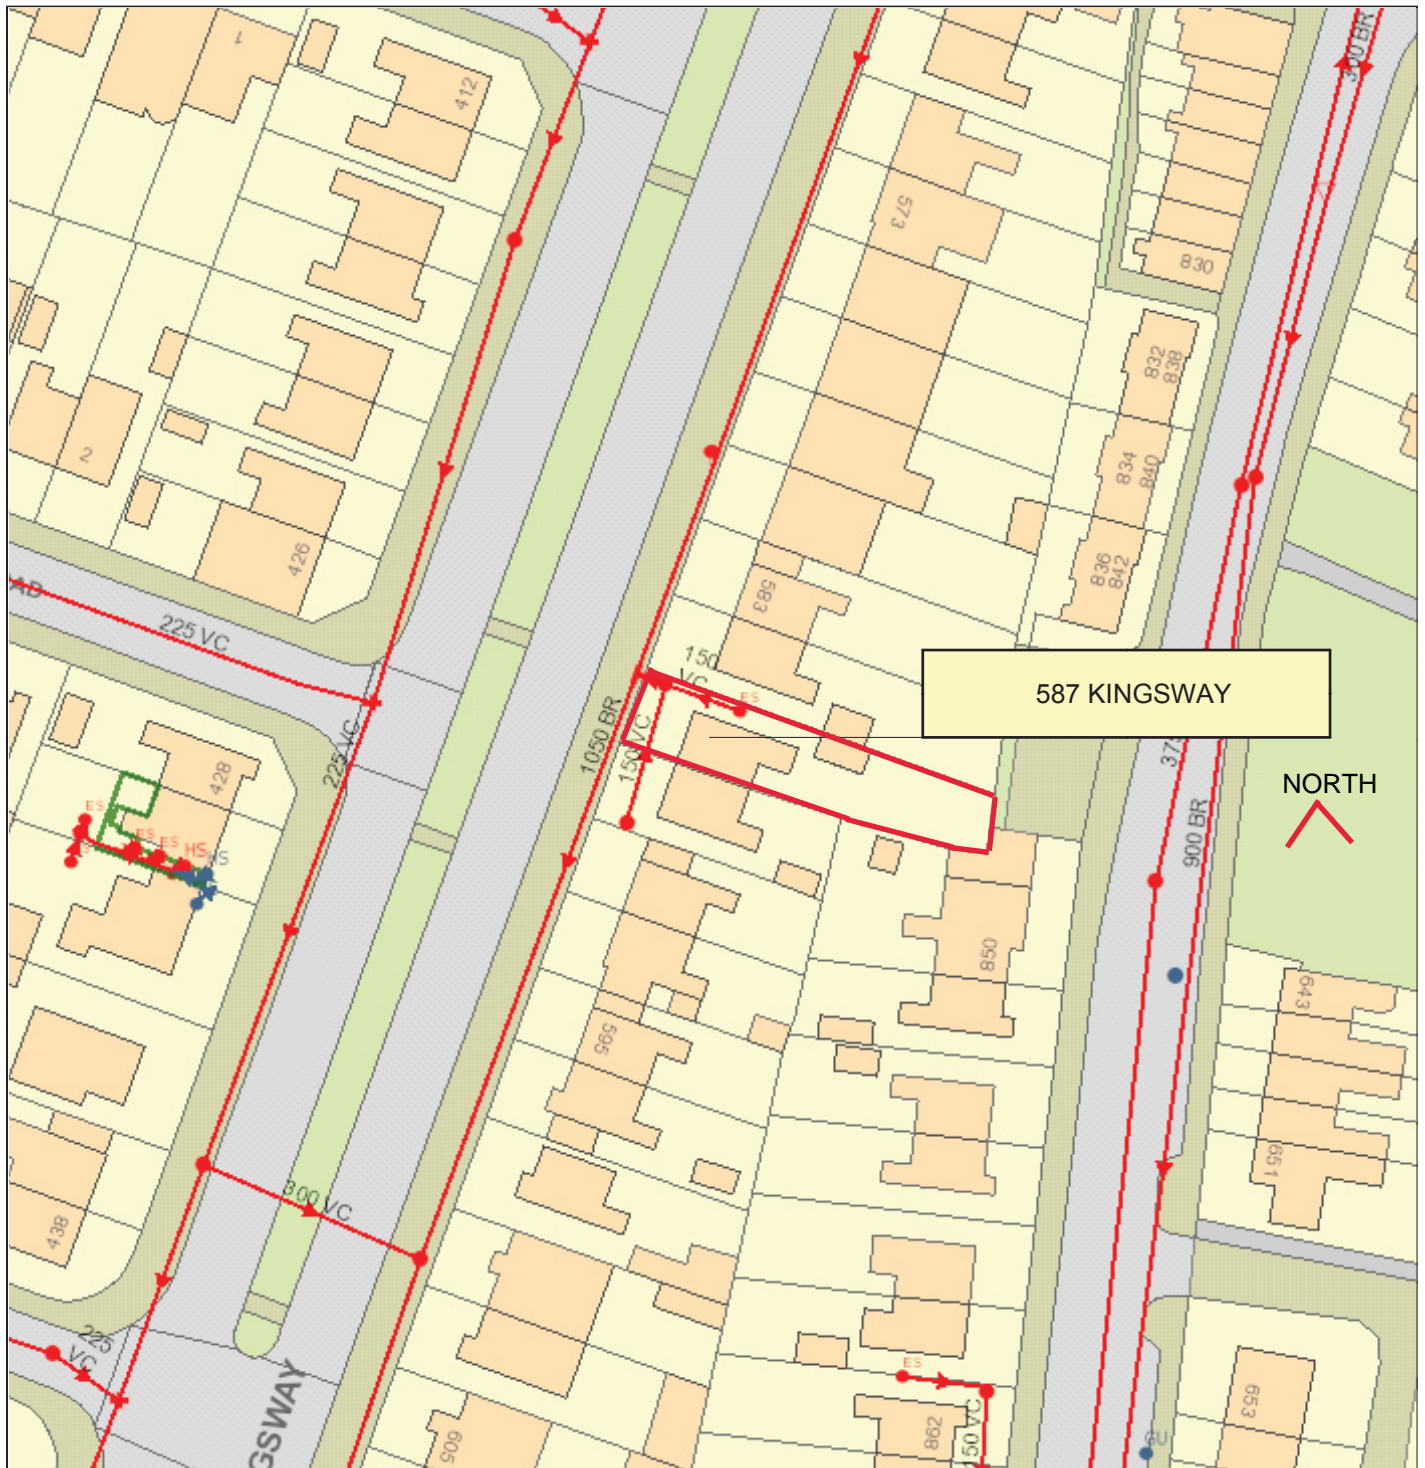

SEWER RECORD

587 KINGSWAY MANCHESTER M19 1RA

The position of underground apparatus shown on this plan is approximate only and is given in accordance with the best information currently available. The actual positions may be different from those shown on the plan and private pipes, sewers or drains may not be recorded. United Utilities Water Limited will not accept any liability for any damage caused by the actual positions being different from those shown.

© United Utilities Water PLC 2017. The plan is based upon the Ordnance Survey Map with the sanction of the Controller of H.M. Stationery Office, Crown copyright 100022432 and United Utilities Water PLC copyrights are reserved. Unauthorised reproduction will infringe these copyrights.