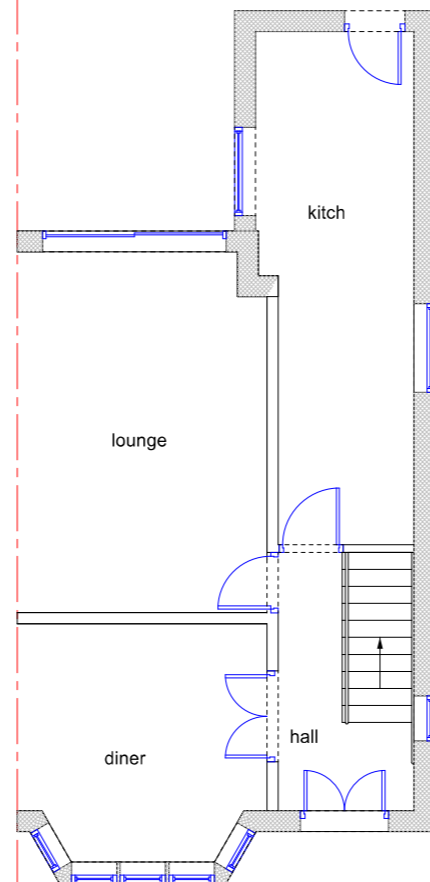

front

side

rear

floor

side

EXISTING ELEVATION/FLOOR
 MRS JEAN HOLT
 65 KNOWLE AVENUE
 BLACKPOOL
 FY2 9TY
 SCALE 1:100 A3