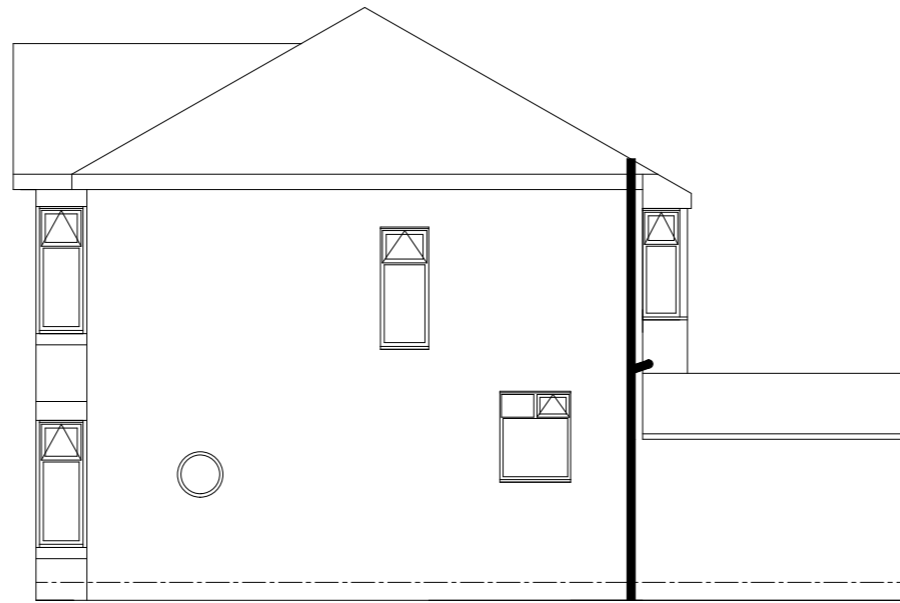

front

side

rear

floor

side

EXISTING ELEVATION/FLOOR
 MRS JEAN HOLT
 65 KNOWLE AVENUE
 BLACKPOOL
 FY2 9TY
 SCALE 1:100 A3