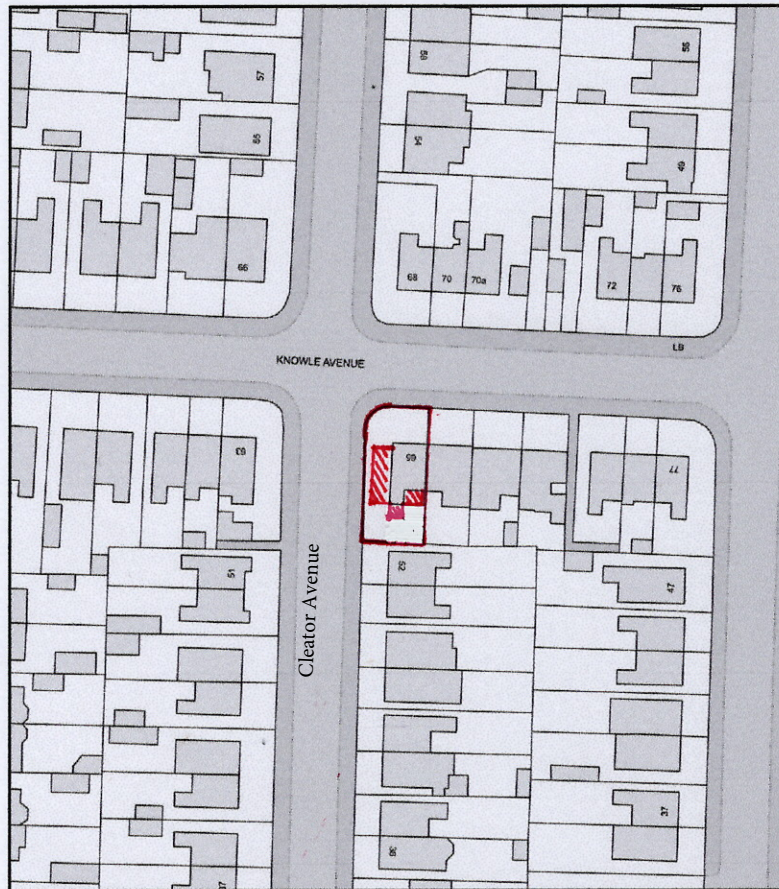

JEAN HOLT location plan

Plan Produced for: Mike Taylor
Date Produced: 04 May 2021
Plan Reference Number: TQRQM21124093945619
Scale: 1:1250 @ A4