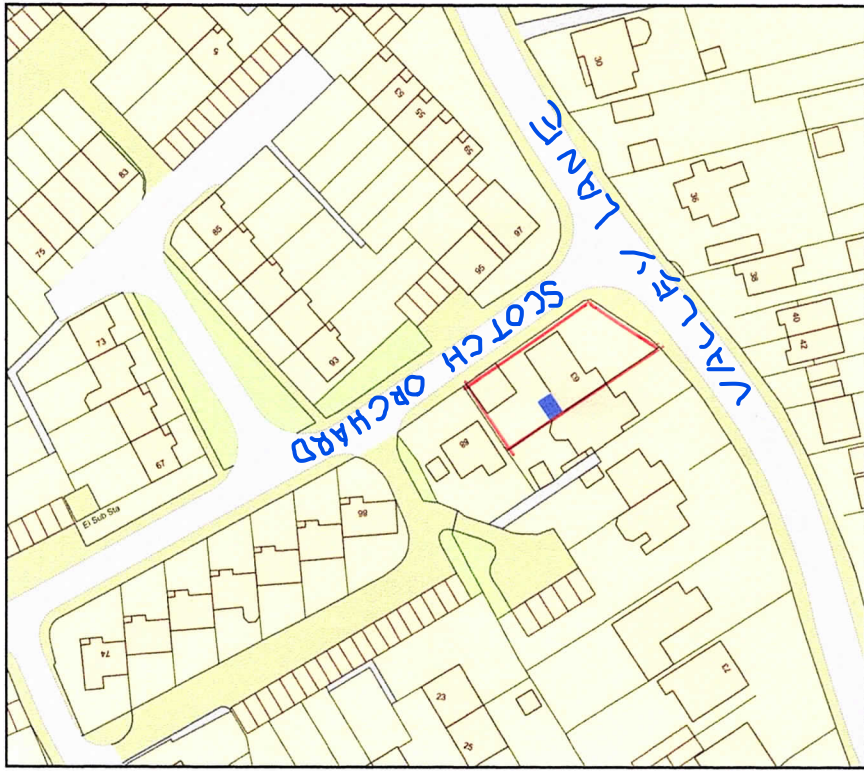

63 Valley Lane - Goddard - Proposed Conservatory with Lantern Roof -  
Location Plan

Plan Produced for: Planning Purposes  
Date Produced: 03 Apr 2021  
Plan Reference Number: TQRQM21093150213056  
Scale: 1:1250 @ A4

63 Valley Lane - Goddard - Current Plan 3rd April 2021

Plan Produced for: Planning Purposes  
Date Produced: 03 Apr 2021  
Plan Reference Number: TQRQM21093145244312  
Scale: 1:200 @ A4