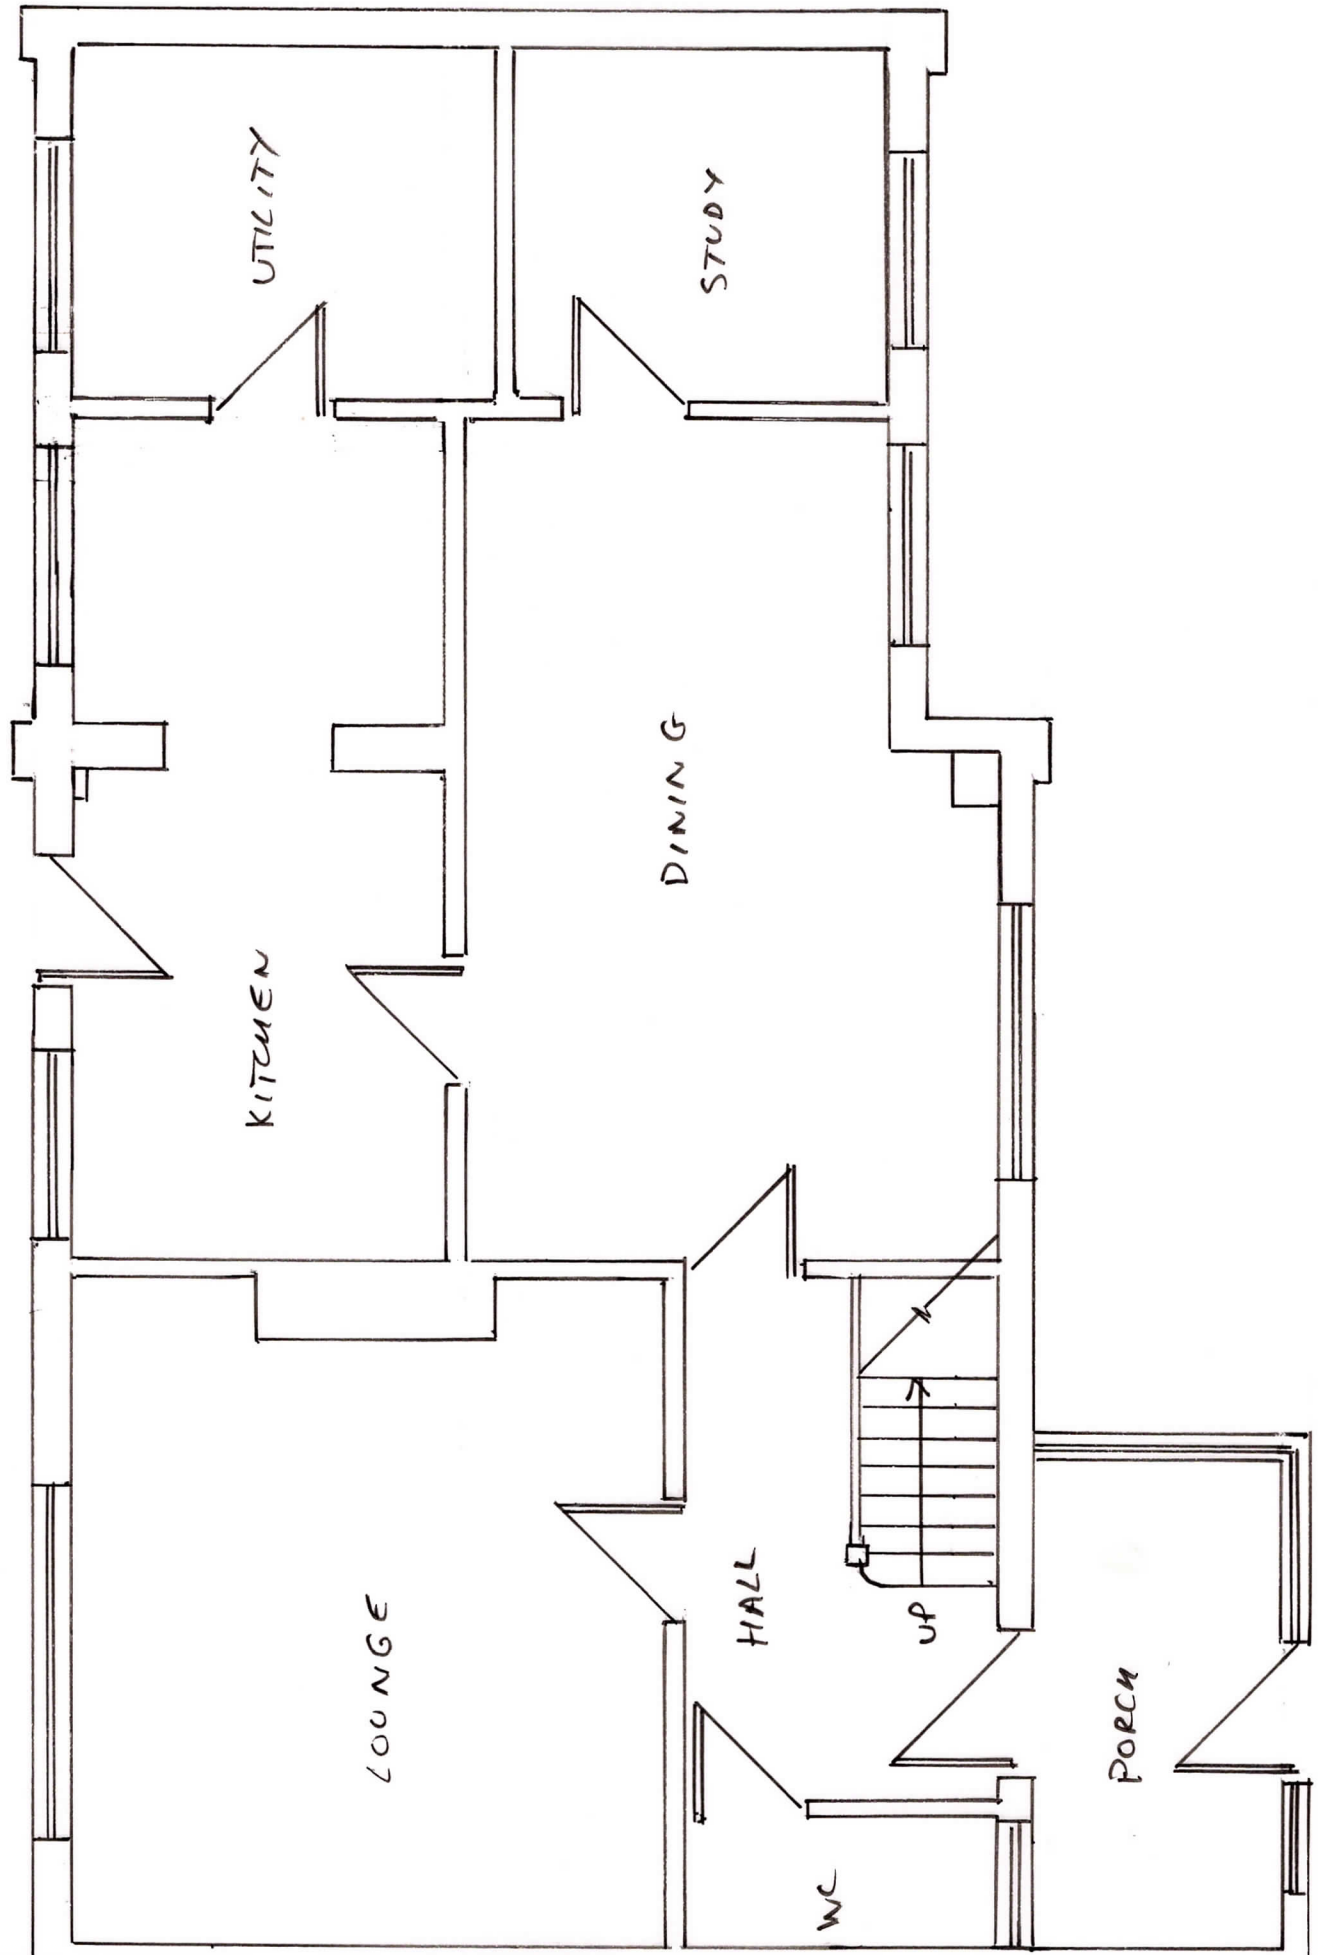

63 VALLEY LANE  
LICH FIELD  
WS13 6ST  
PROPOSED SINGLE -  
STOREY REAR ADDITION  
FOR: MR C GODDARD  
SCALE: 1:50  
DRAWN: APRIL 2021

EXISTING GROUND FLOOR 1:50