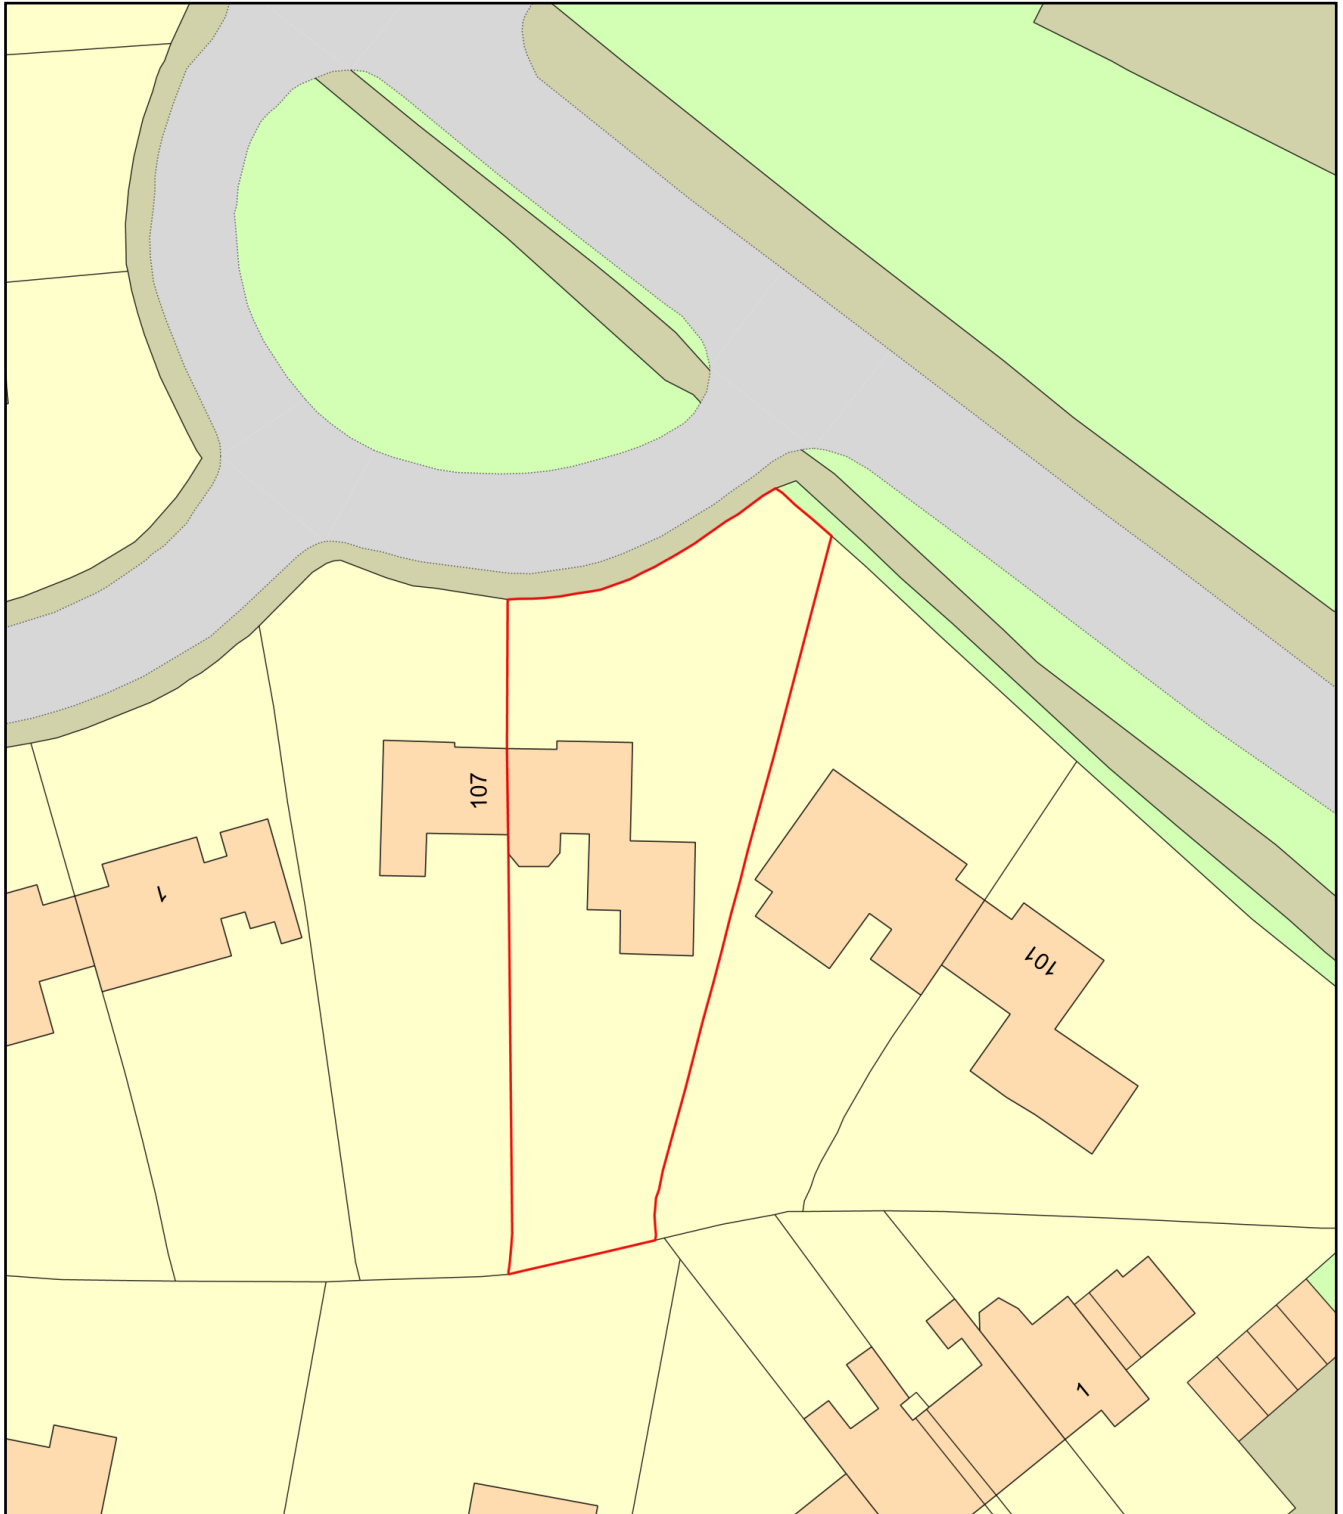

# Site Plan

Plan Produced for: 105 Harlescott Lane

Date Produced: 26 Feb 2021

Plan Reference Number: TQRQM21057135815419

Scale: 1:500 @ A4