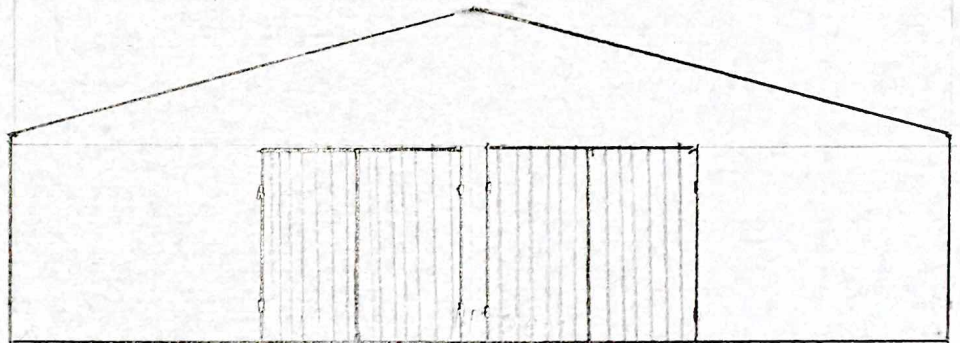

THWAITE HALL BARN - GARAGE - FRONT ELEVATION

GARAGE DOORS - CHANGE FROM SIDE HINGED
TO ROLLER DOORS

21-02-21

SCALE 1:100

EXISTING:

400
cm

250
cm

230
cm

PROPOSED:

240cm

240cm

1130cm