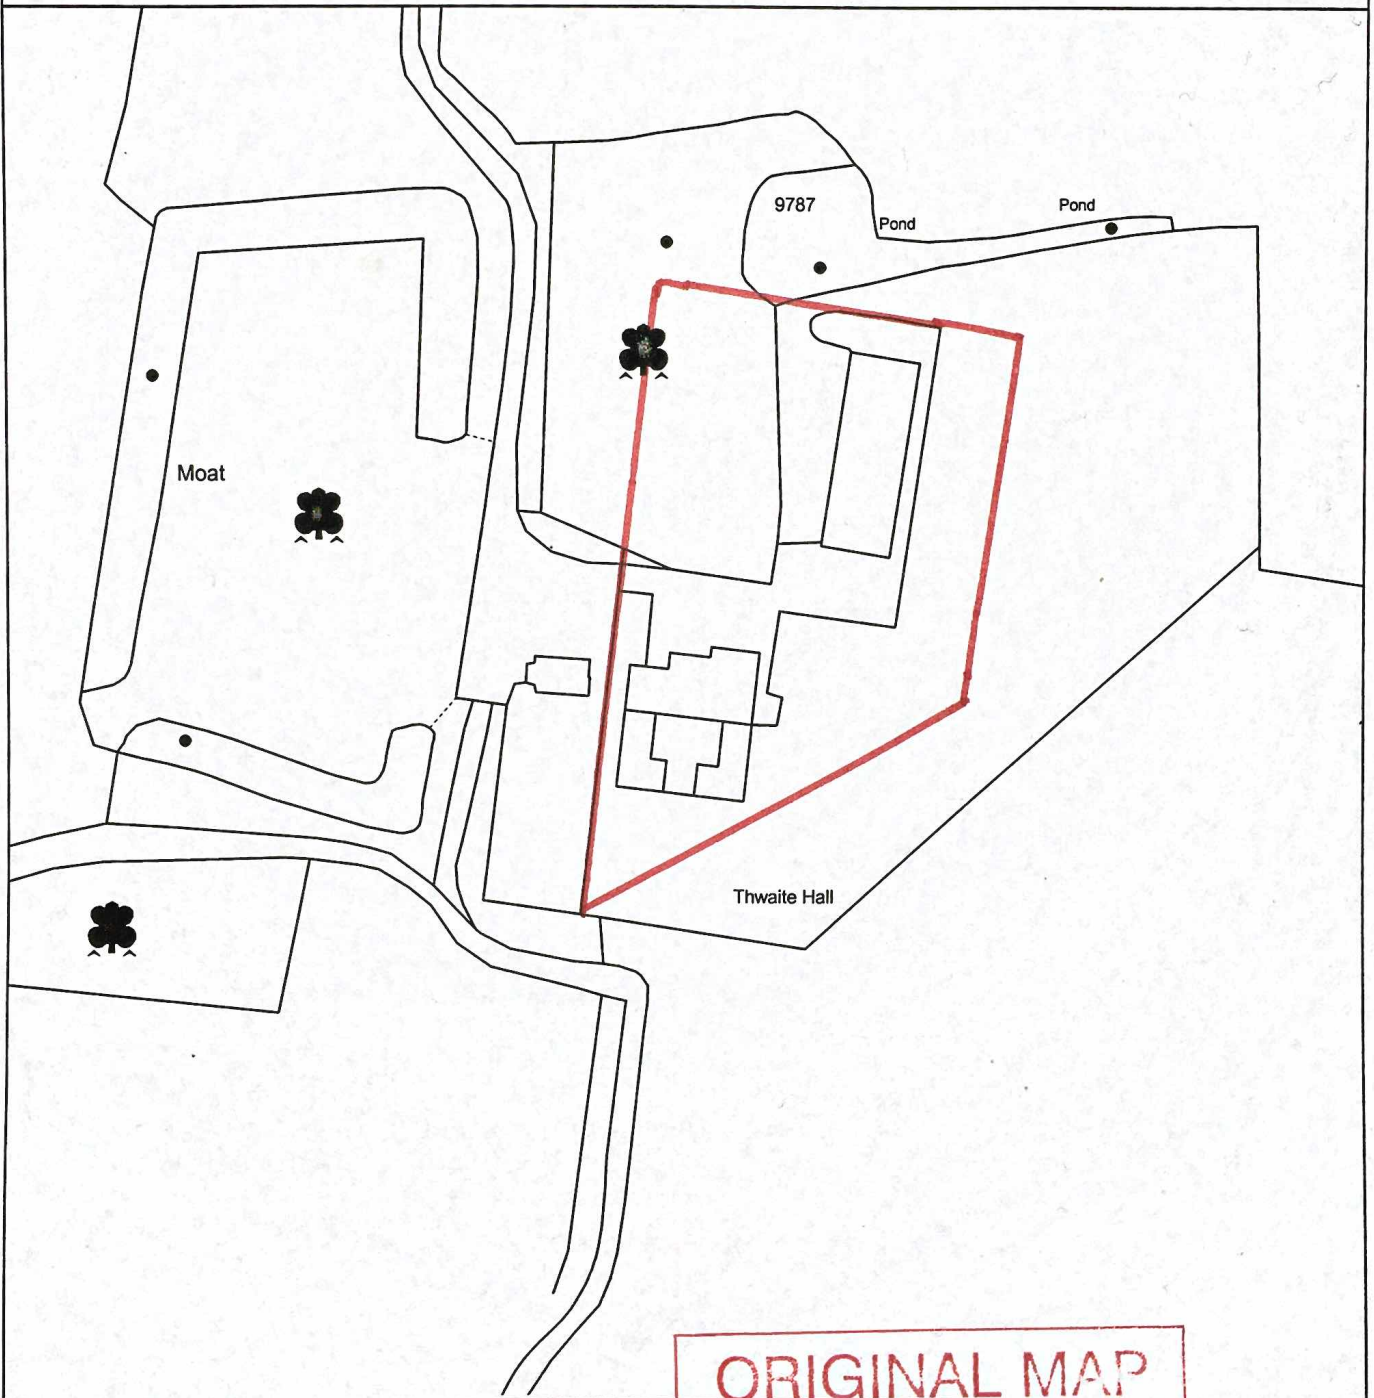

Scale 1:1250
MAP = TM1067

ORDNANCE SURVEY MAP RETURN SCHEME

THIS COPY HAS BEEN PRODUCED SPECIFICALLY FOR MAP RETURN SCHEME PURPOSES

NO FURTHER COPIES MAY BE MADE

REPRODUCED FROM THE ORDNANCE SURVEY MAPPING WITH THE PERMISSION OF THE CONTROLLER OF HER MAJESTY'S STATIONERY OFFICE. CROWN COPYRIGHT. UNAUTHORISED REPRODUCTION INFRINGES CROWN COPYRIGHT AND MAY LEAD TO PROSECUTION OR CIVIL PROCEEDINGS. MSDC LICENCE NUMBER 100017810. 19/07/07

ORIGINAL MAP
EXTRACT