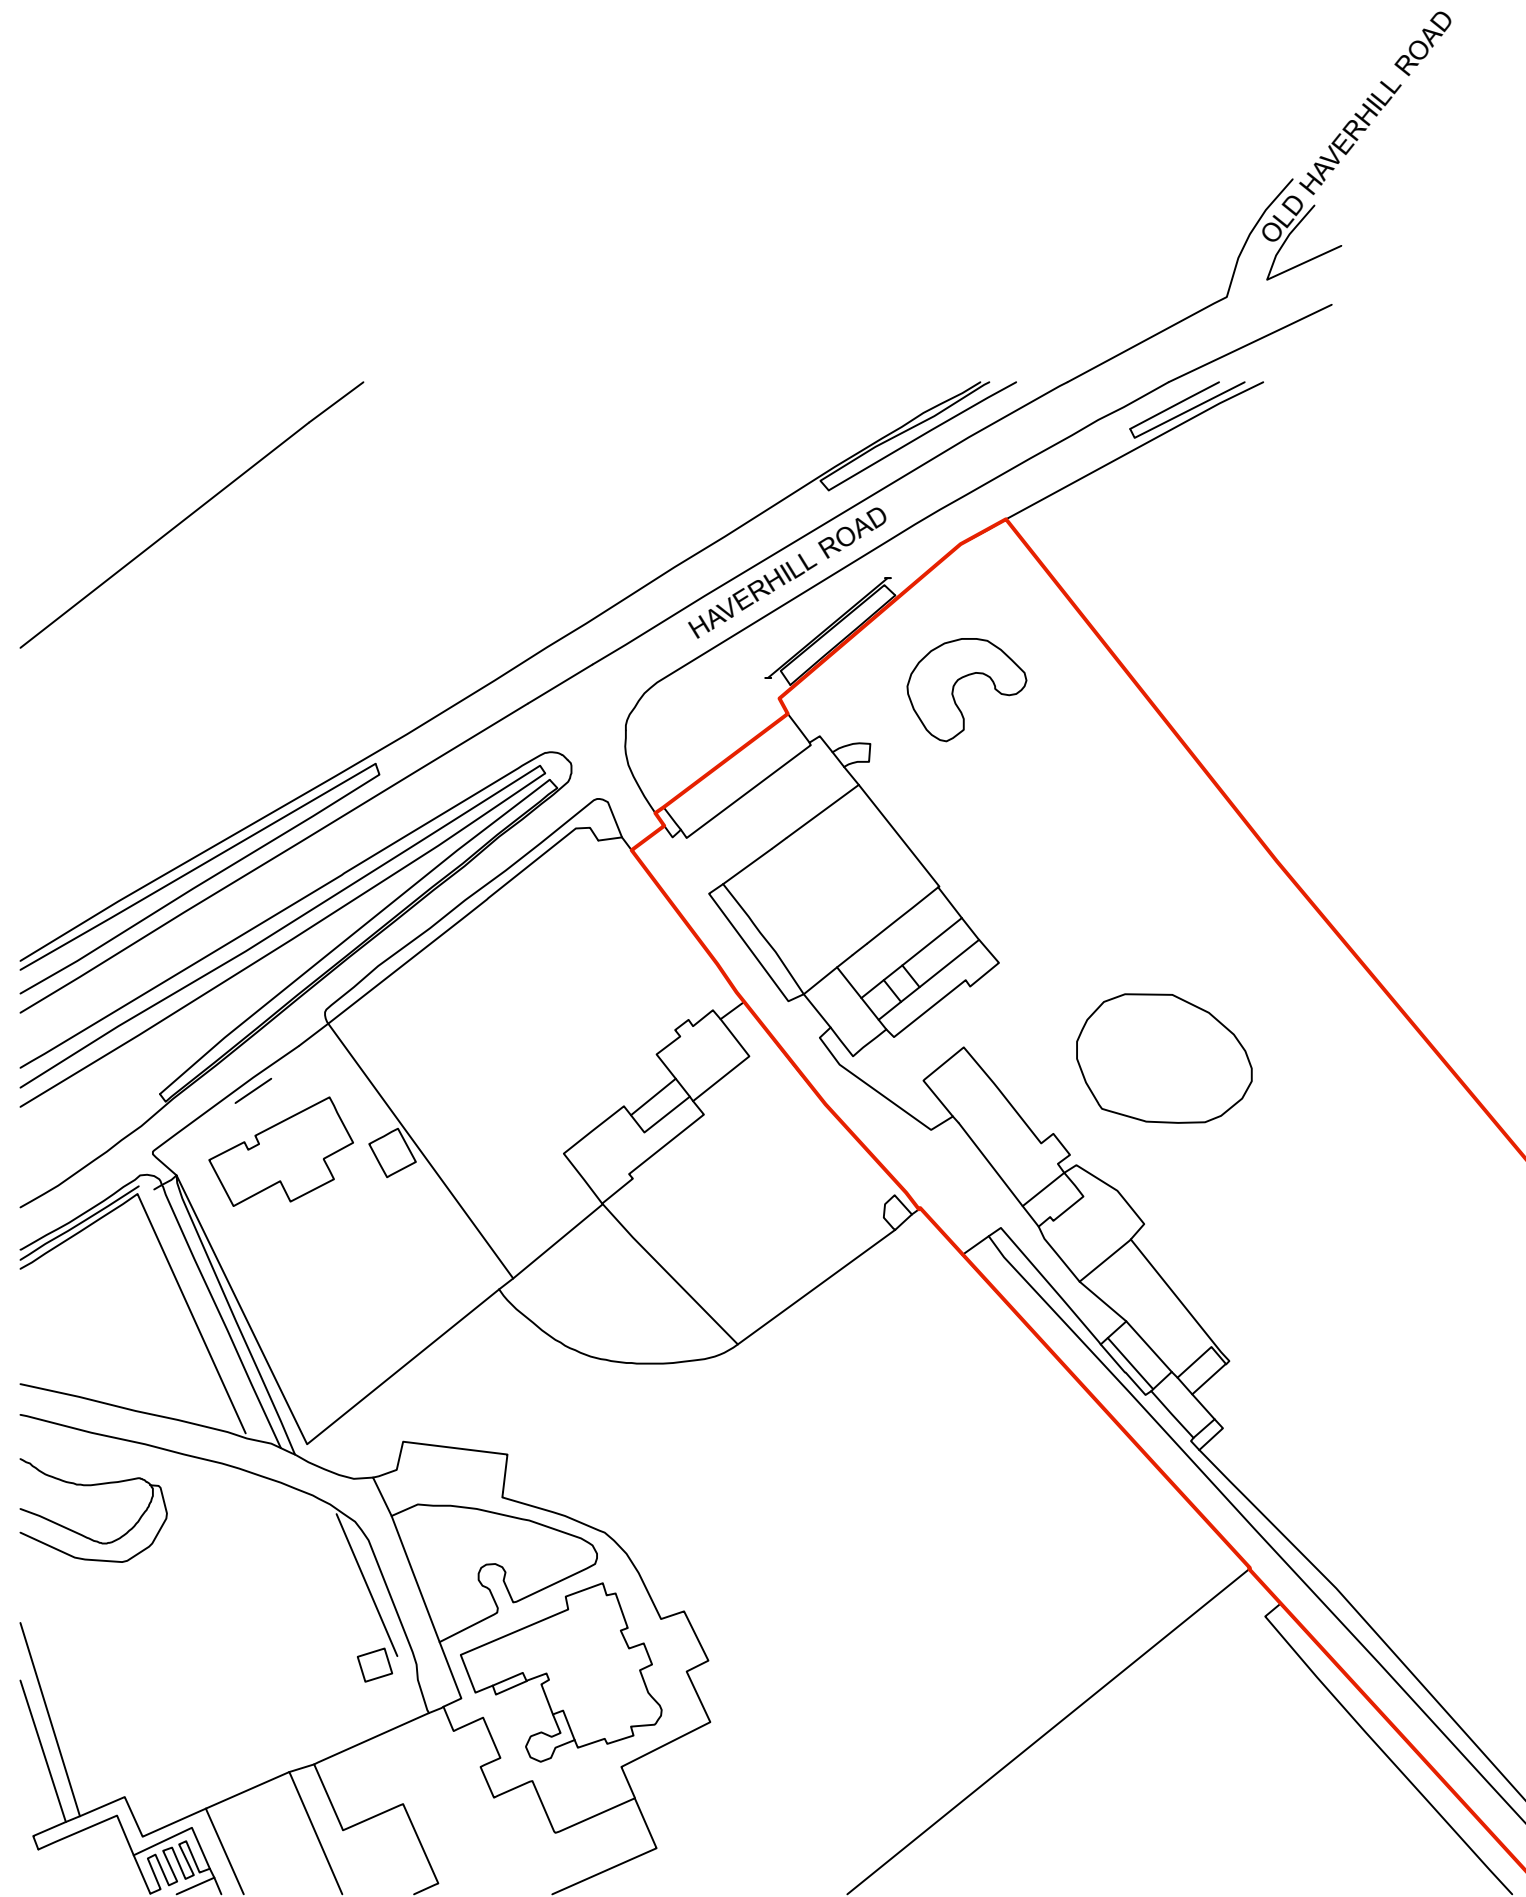

Project
Kitchen
Blackmoor Barn

Date
Feb 2021

Status
Planning

A	16-04-21
	PLANNING
-	06-03-21
	Preliminary

Scale
1:1250 @ A3

Description
Location Plan

Project Drawing
2101-P00-01

Revision
A