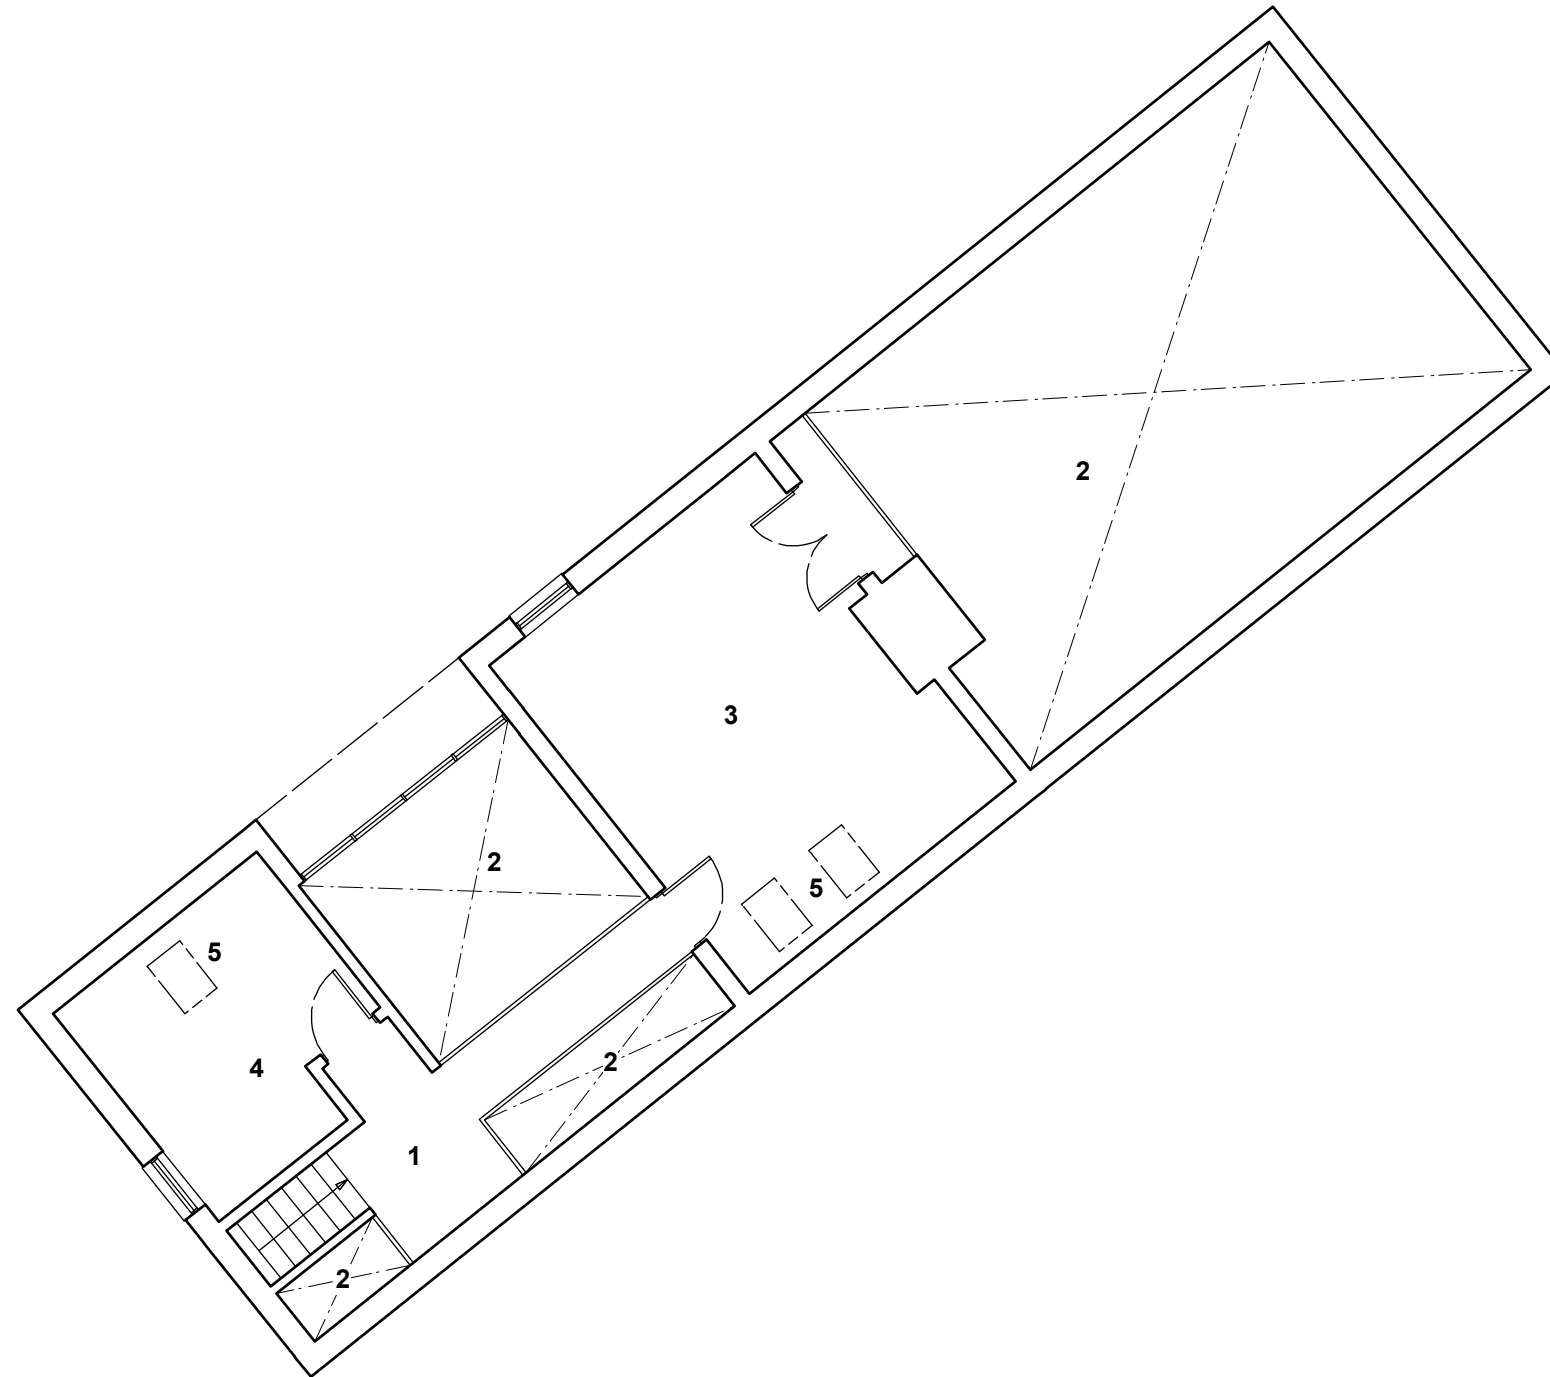

RFD

RACHEL FURZE DESIGN
rachel@rachelfurzedesign.co.uk

Blackmoor Barn, Kitchen / Existing and Proposed FF Plan
1:100 @ A3

Project
Kitchen
Blackmoor Barn

Date
Feb 2021

Status
Planning

- 1 Landing
- 2 Void
- 3 Bedroom
- 4 Bathroom
- 5 Rooflight over

A	16-04-21
	PLANNING
-	06-03-21
	Preliminary

Scale
1:100 @ A3

Description
FF Plan

Project	Drawing
2101-P20-05	
Revision	A