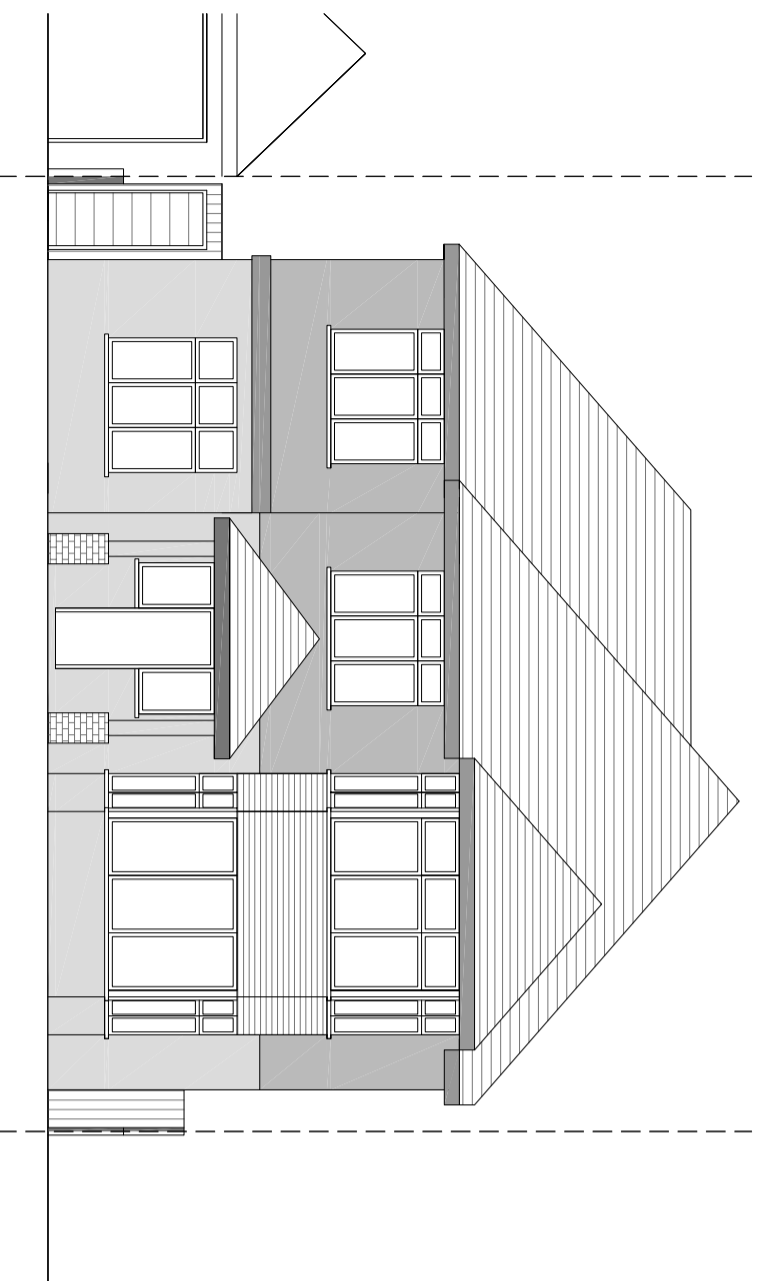

Elevation - Front

Rear Garden

Front Garden

Elevation - Side

Front Garden

Rear Garden

NOTES:

Proposed - Elevations

Contacts:

Tel: 07976 926 799

E-Mail: joel.gray@greatplans.co.uk

Location:

117 Station Road
London
NW4 4NL

Scale: 1:100 @ A3

Date:

12-03-21

Drawn By:

Joel Gray

Drng No:

06