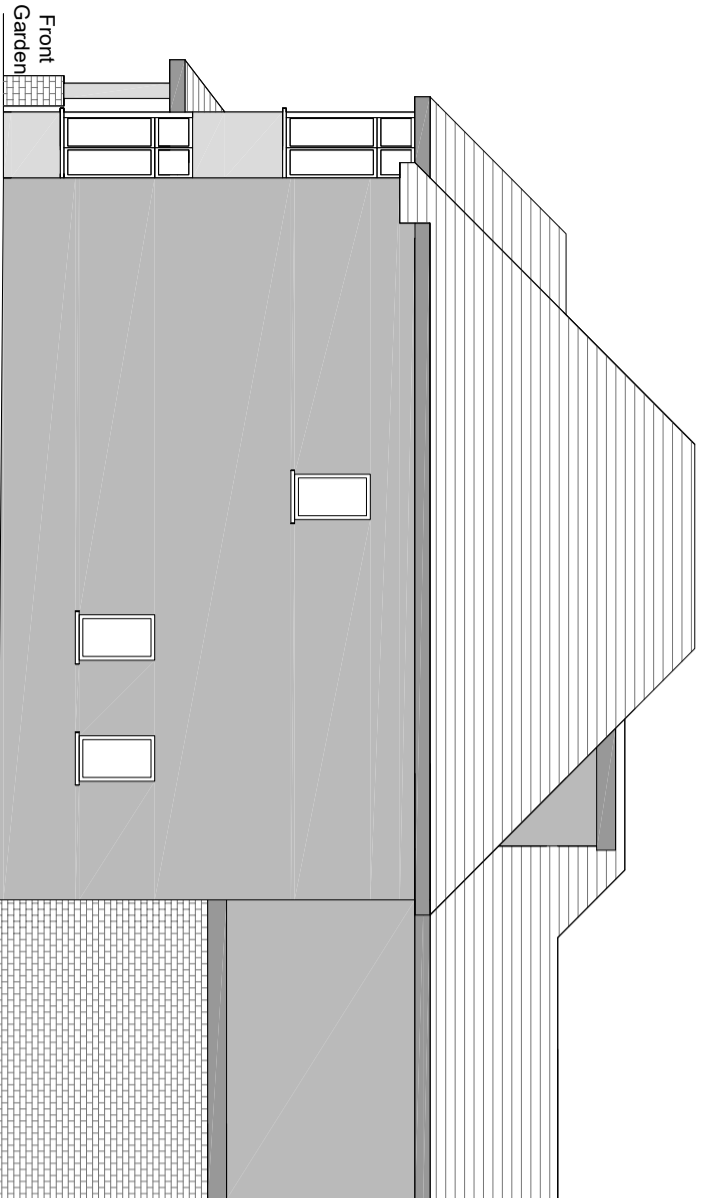

Elevation - Front

Rear Garden

Front Garden

Elevation - Side

Front Garden

Rear Garden

NOTES:

Proposed - Elevations

Contacts:

Tel: 07976 926 799

E-Mail: joel.gray@greatplans.co.uk

Location:

117 Station Road
London
NW4 4NL

Scale: 1:100 @ A3

Date:

12-03-21

Drawn By:

Joel Gray

Drng No:

06