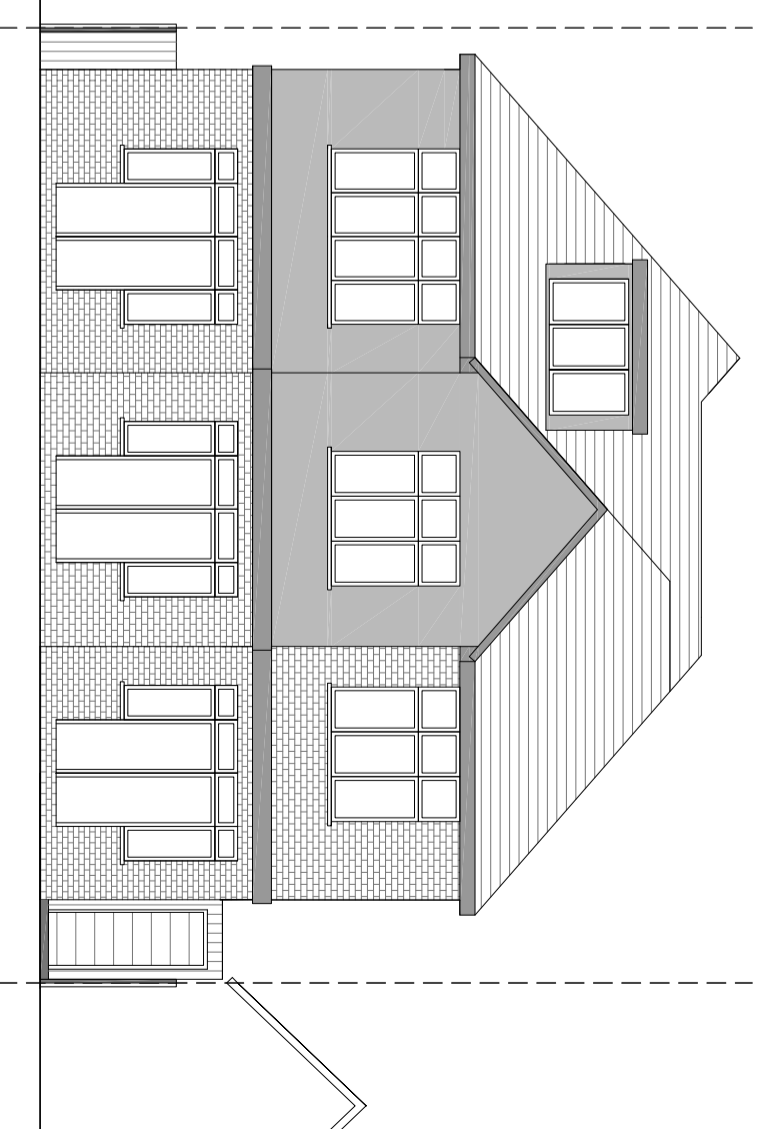

Elevation - Front

Rear Garden

Front Garden

Elevation - Side

Front Garden

Rear Garden

NOTES:

Proposed - Elevations

Contacts:

Tel: 07976 926 799

E-Mail: joel.gray@greatplans.co.uk

Location:

117 Station Road
London
NW4 4NL

Scale: 1:100 @ A3

Date:

12-03-21

Drawn By:

Joel Gray

Drng No:

06