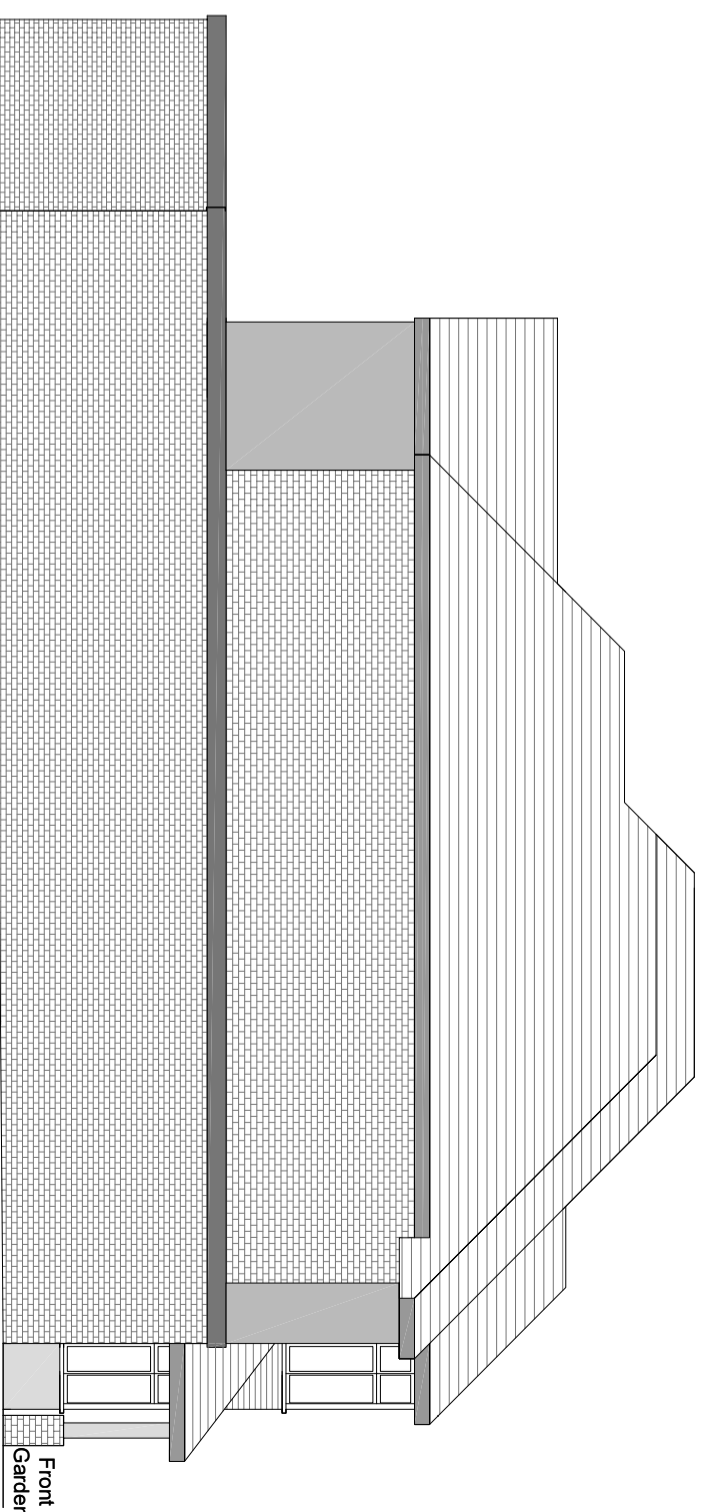

Elevation - Front

Rear Garden

Front Garden

Elevation - Side

Front Garden

Rear Garden

NOTES:

Proposed - Elevations

Contacts:

Tel: 07976 926 799

E-Mail: joel.gray@greatplans.co.uk

Location:

117 Station Road
London
NW4 4NL

Scale: 1:100 @ A3

Date:

12-03-21

Drawn By:

Joel Gray

Drng No:

06