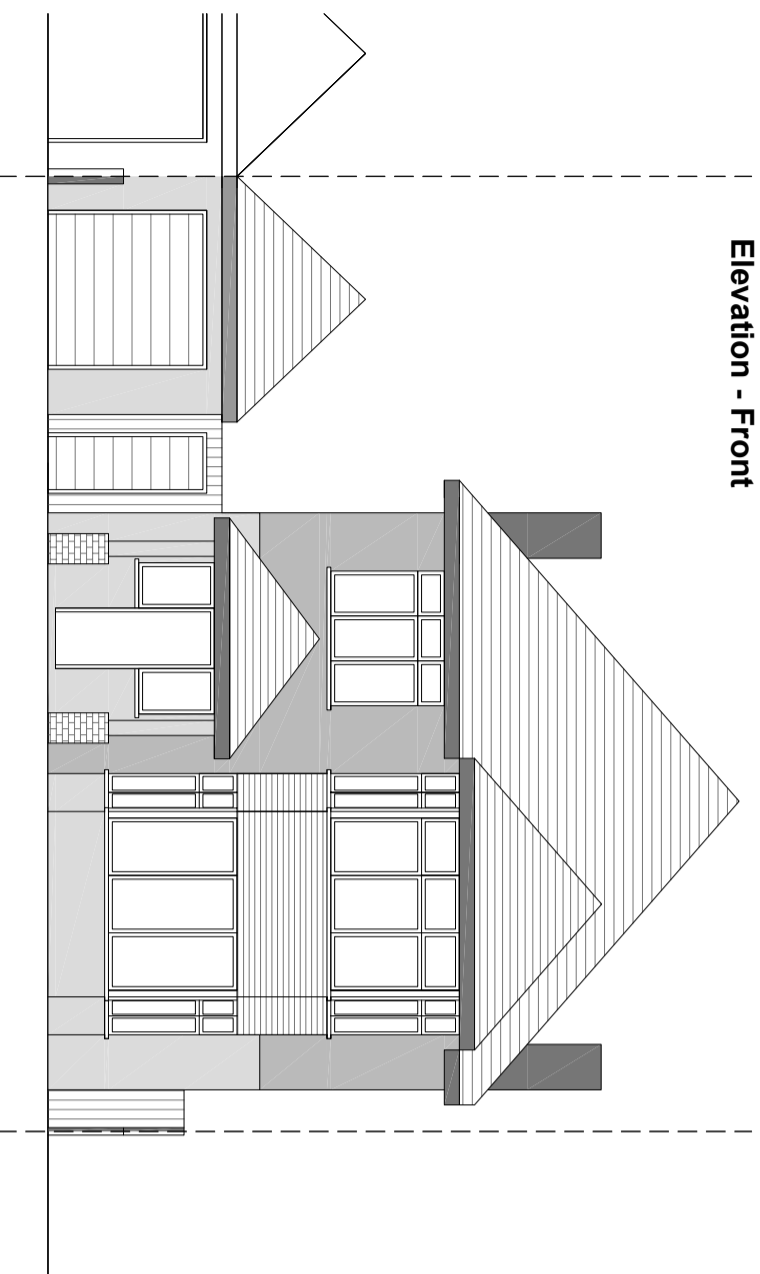

Elevation - Front

Elevation - Side

Elevation - Side

Elevation - Rear

NOTES:

Existing - Elevations

Contacts:
Tel: 07976 926 799

E-Mail: joel.gray@greatplans.co.uk

Location:

117 Station Road
London
NW4 4NL

Scale: 1:100 @ A3

Date:

12-03-21

Drawn By:

Joel Gray

Drng No: