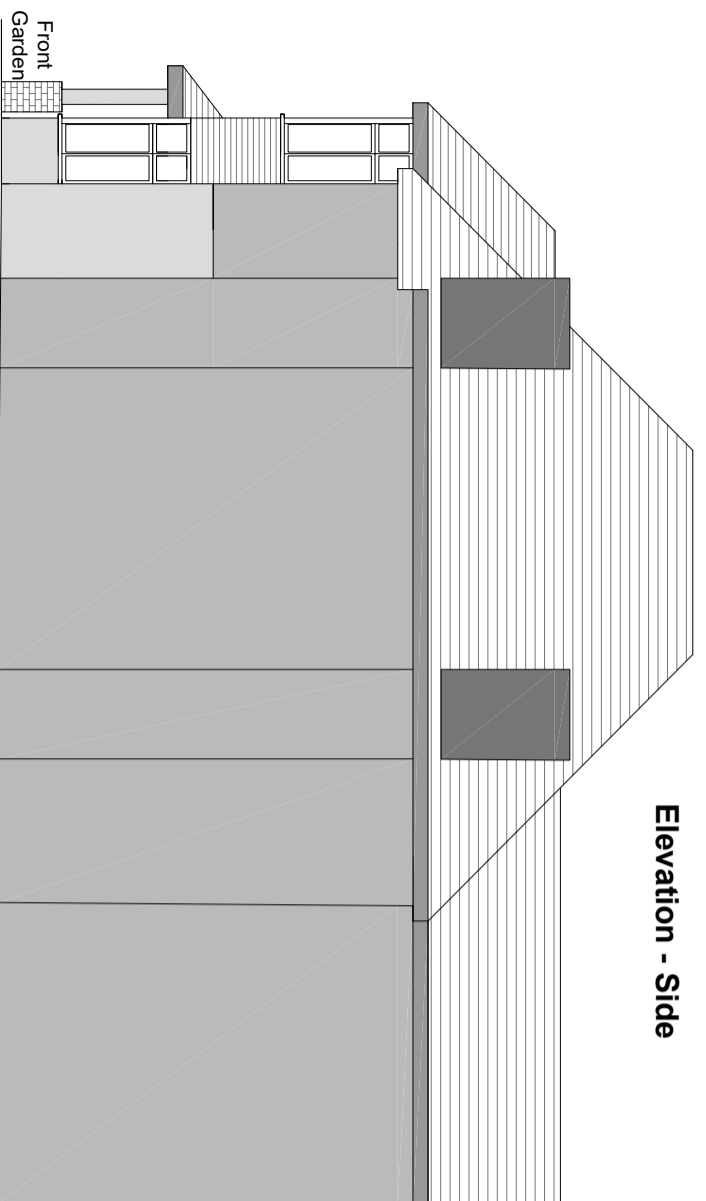

Elevation - Front

Elevation - Side

Elevation - Side

Elevation - Rear

NOTES:

Existing - Elevations

Contacts:
Tel: 07976 926 799

E-Mail: joel.gray@greatplans.co.uk

Location:

117 Station Road
London
NW4 4NL

Scale: 1:100 @ A3

Date:

12-03-21

Drawn By:

Joel Gray

Drng No: