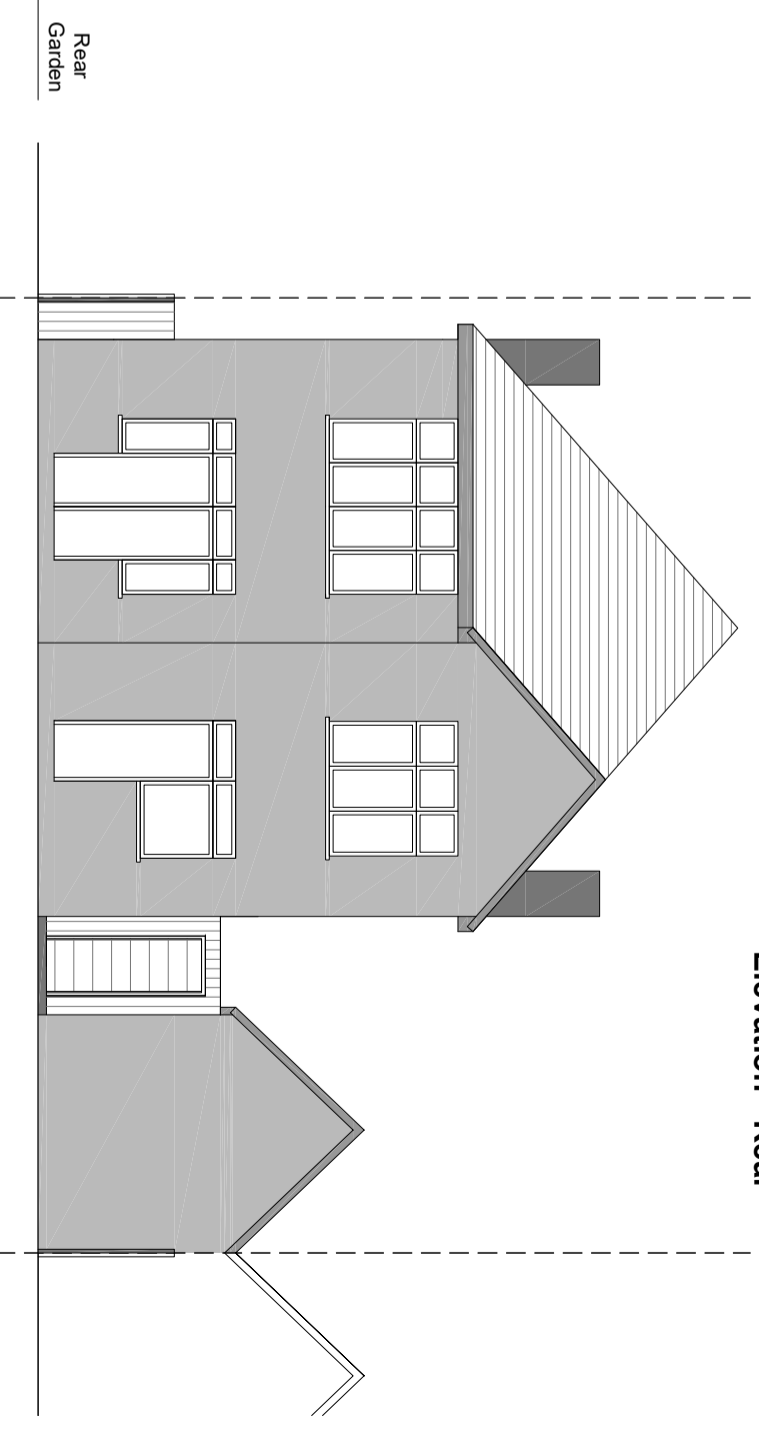

Elevation - Front

Elevation - Side

Elevation - Side

Elevation - Rear

NOTES:

Existing - Elevations

Contacts:
Tel: 07976 926 799

E-Mail: joel.gray@greatplans.co.uk

Location:

117 Station Road
London
NW4 4NL

Scale: 1:100 @ A3

Date:

12-03-21

Drawn By:

Joel Gray

Drng No: