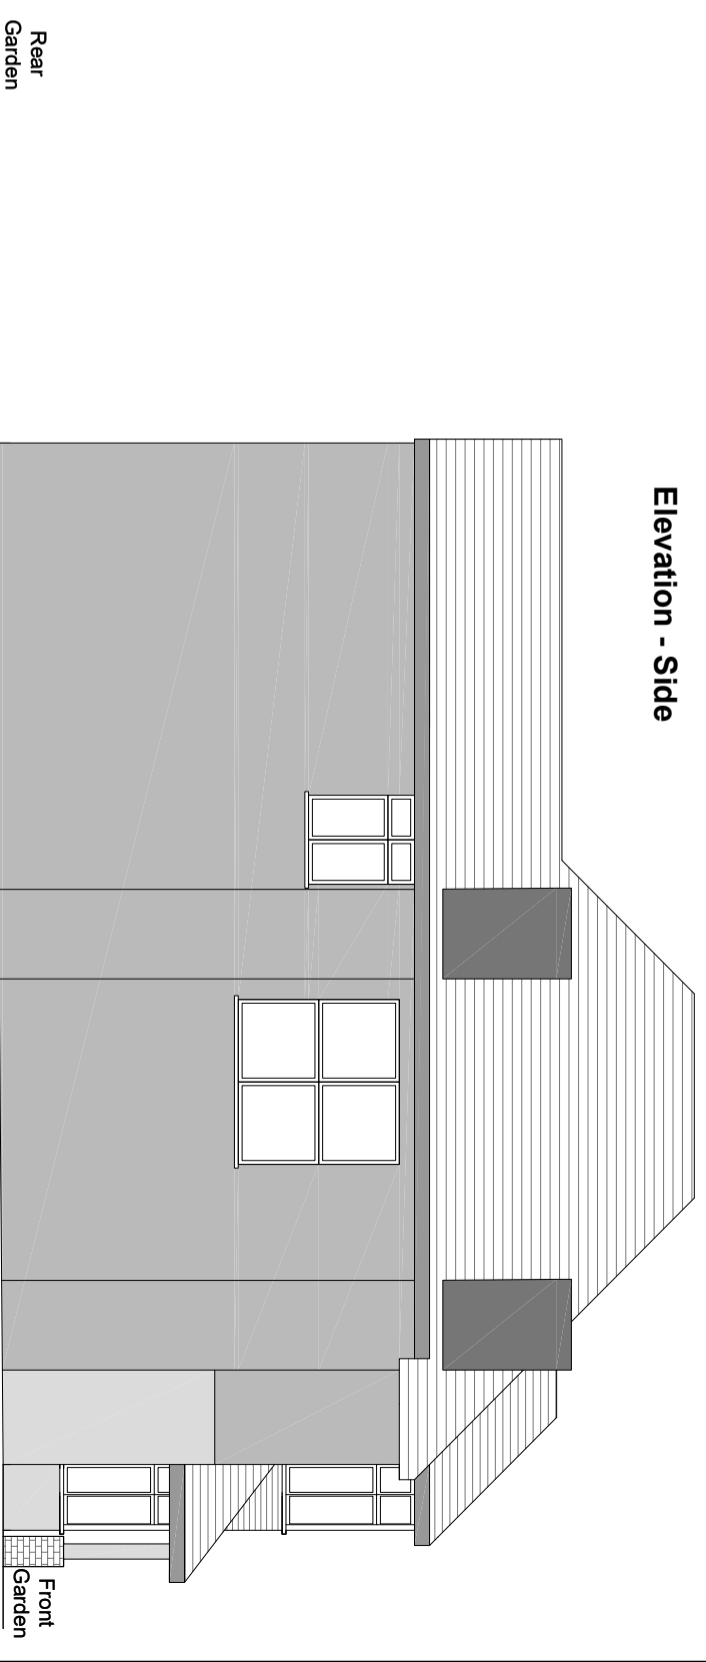

Elevation - Front

Elevation - Side

Elevation - Side

Elevation - Rear

NOTES:

Existing - Elevations

Contacts:
Tel: 07976 926 799

E-Mail: joel.gray@greatplans.co.uk

Location:

117 Station Road
London
NW4 4NL

Scale: 1:100 @ A3

Date:

12-03-21

Drawn By:

Joel Gray

Drng No: