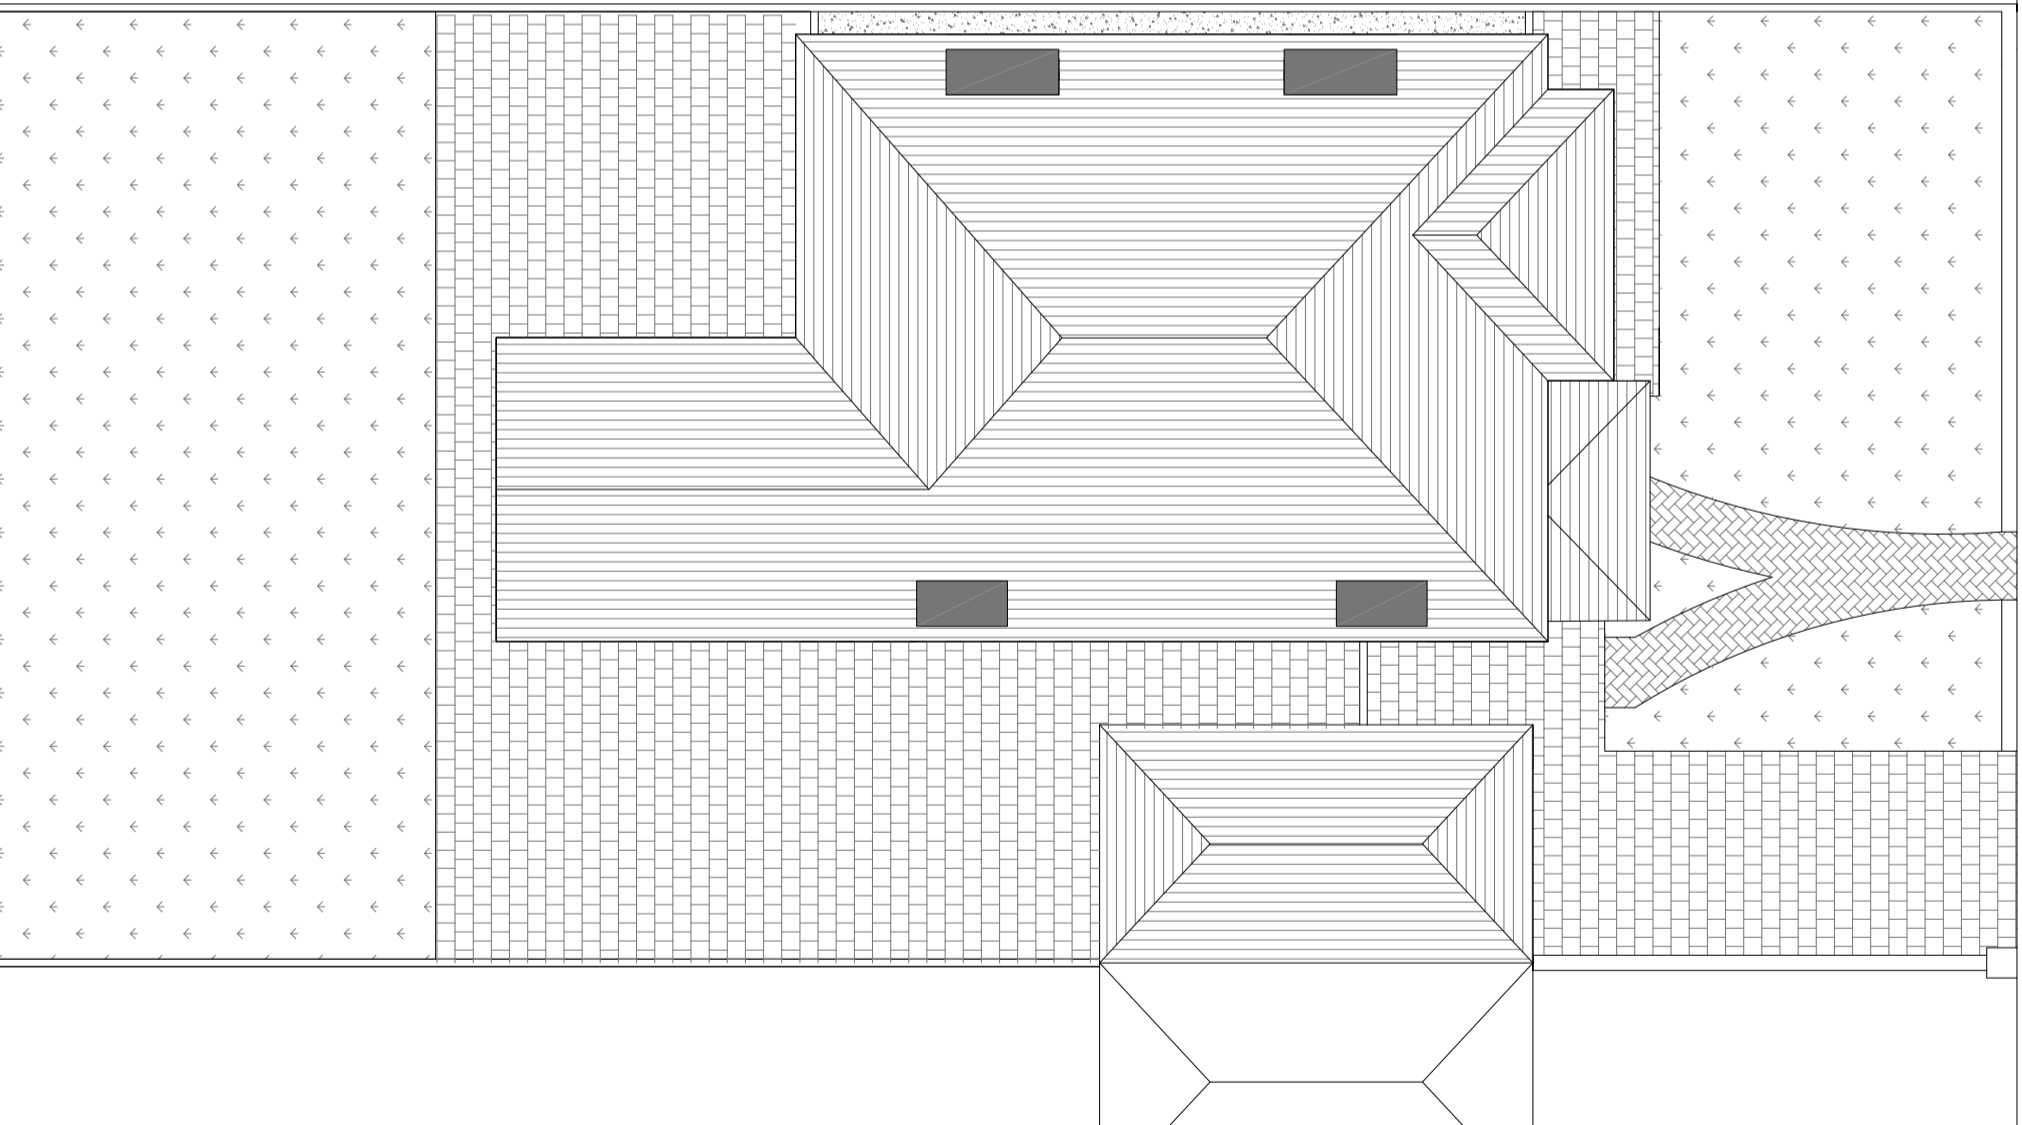

Ground Floor

Roof

NOTES:

Existing - Floor Plans  
 Ground Floor  
 Roof

Contacts:  
 Tel: 07976 928 789  
 E-Mail: joel.gray@greatplans.co.uk

Client:

Location:

117 Station Road  
 London  
 NW4 4NL

Scale: 1:100 @ A3

Date: 12-03-21  
 Drawn By: Joel Gray

Drq No: 01