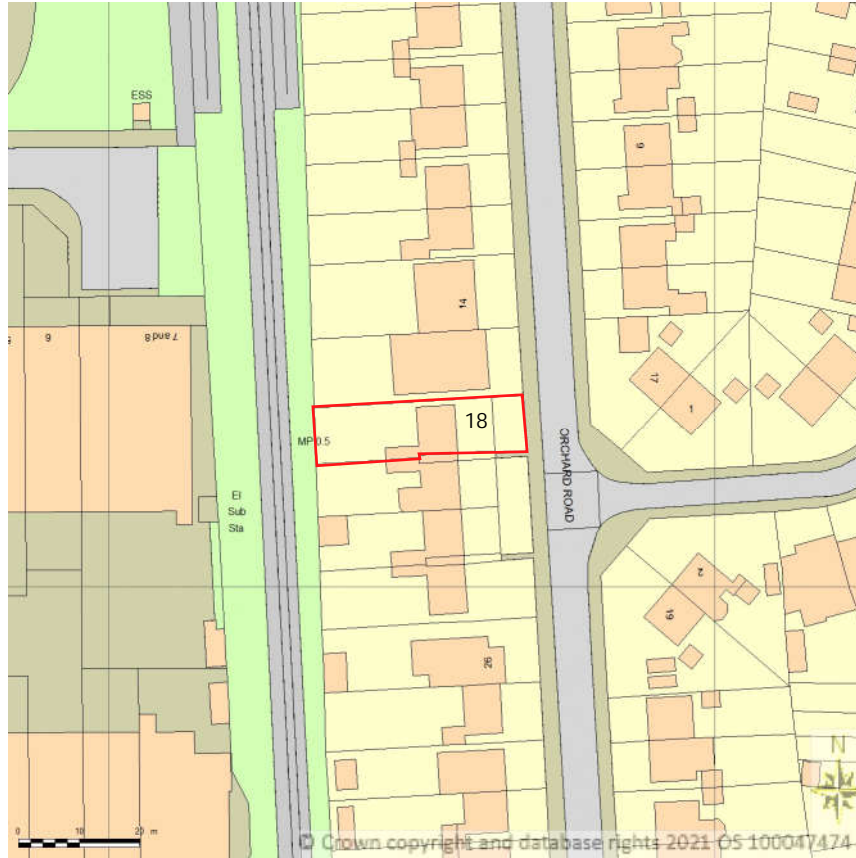

SITE LOCATION PLAN
AREA 2 HA
SCALE 1:1250 on A4
CENTRE COORDINATES: 559054, 182126

Supplied by Streetwise Maps Ltd
www.streetwise.net
Licence No: 100047474
15/03/2021 12:34