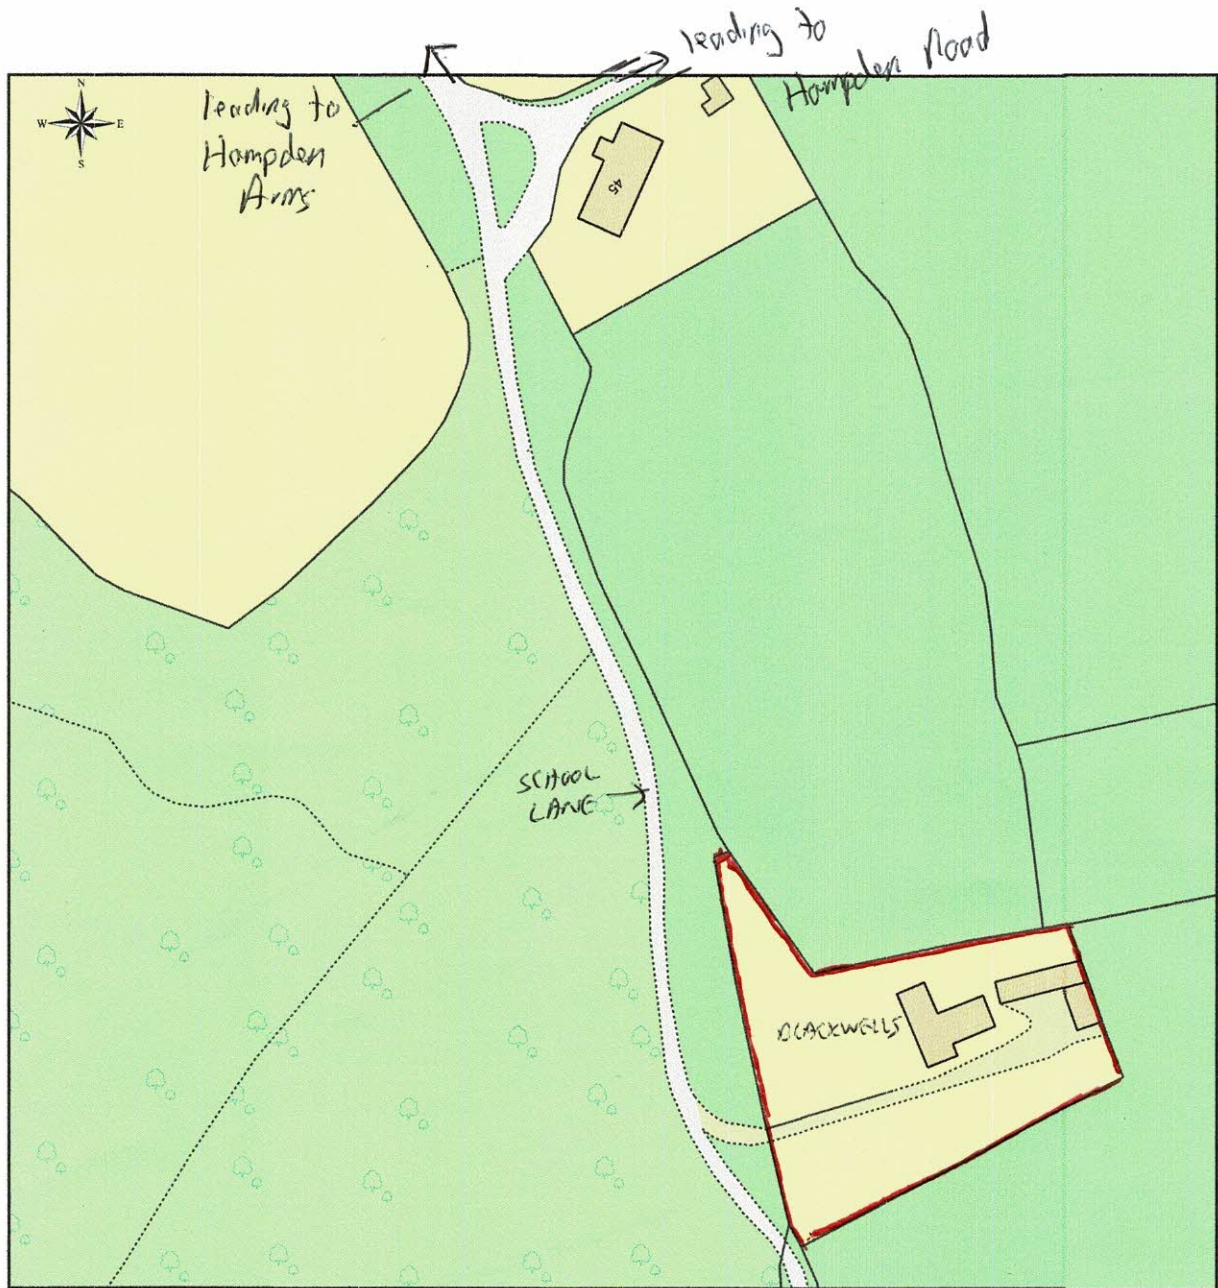

Location plan Blackwells, School Lane, Great Hampden HP16 9RJ

This Plan includes the following Licensed Data: OS MasterMap Colour PDF Location Plan by the Ordnance Survey National Geographic Database and incorporating surveyed revision available at the date of production. Reproduction in whole or in part is prohibited without the prior permission of Ordnance Survey. The representation of a road, track or path is no evidence of a right of way. The representation of features, as lines is no evidence of a property boundary. © Crown copyright and database rights, 2021. Ordnance Survey 0100031673

0m 20m 40m 60m 80m 100m

Scale: 1:1250, paper size: A4

emapsite™
plans