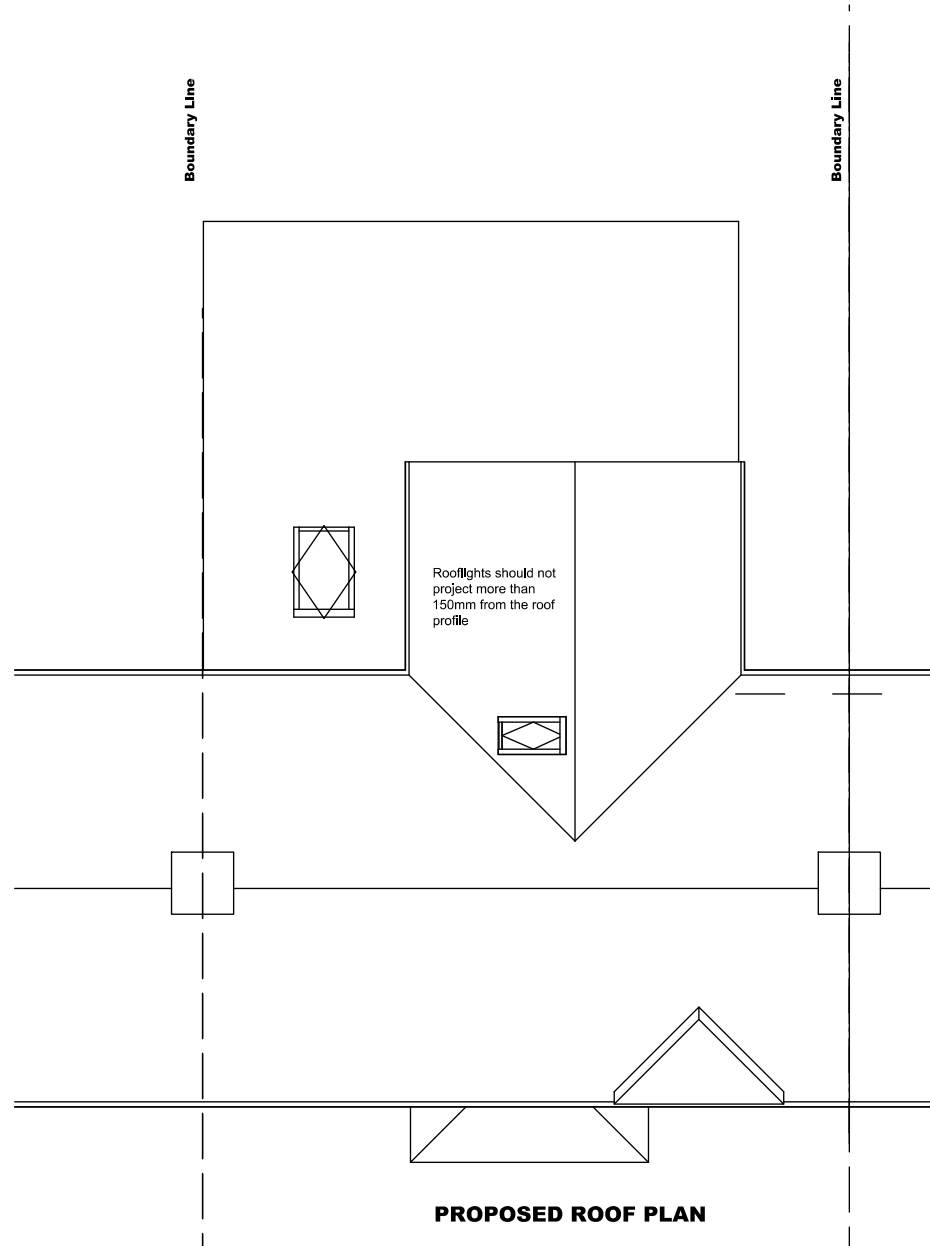

**EXISTING ROOF PLAN**

**PROPOSED ROOF PLAN**

SITE ADDRESS	14 HOLMAN ROAD EPSOM KT19 9PQ	
TITLE	PROPOSED & EXISTING ROOF PLAN	
DRG. NO 14HR/03	SCALE 1:100	DATE APRIL 2021