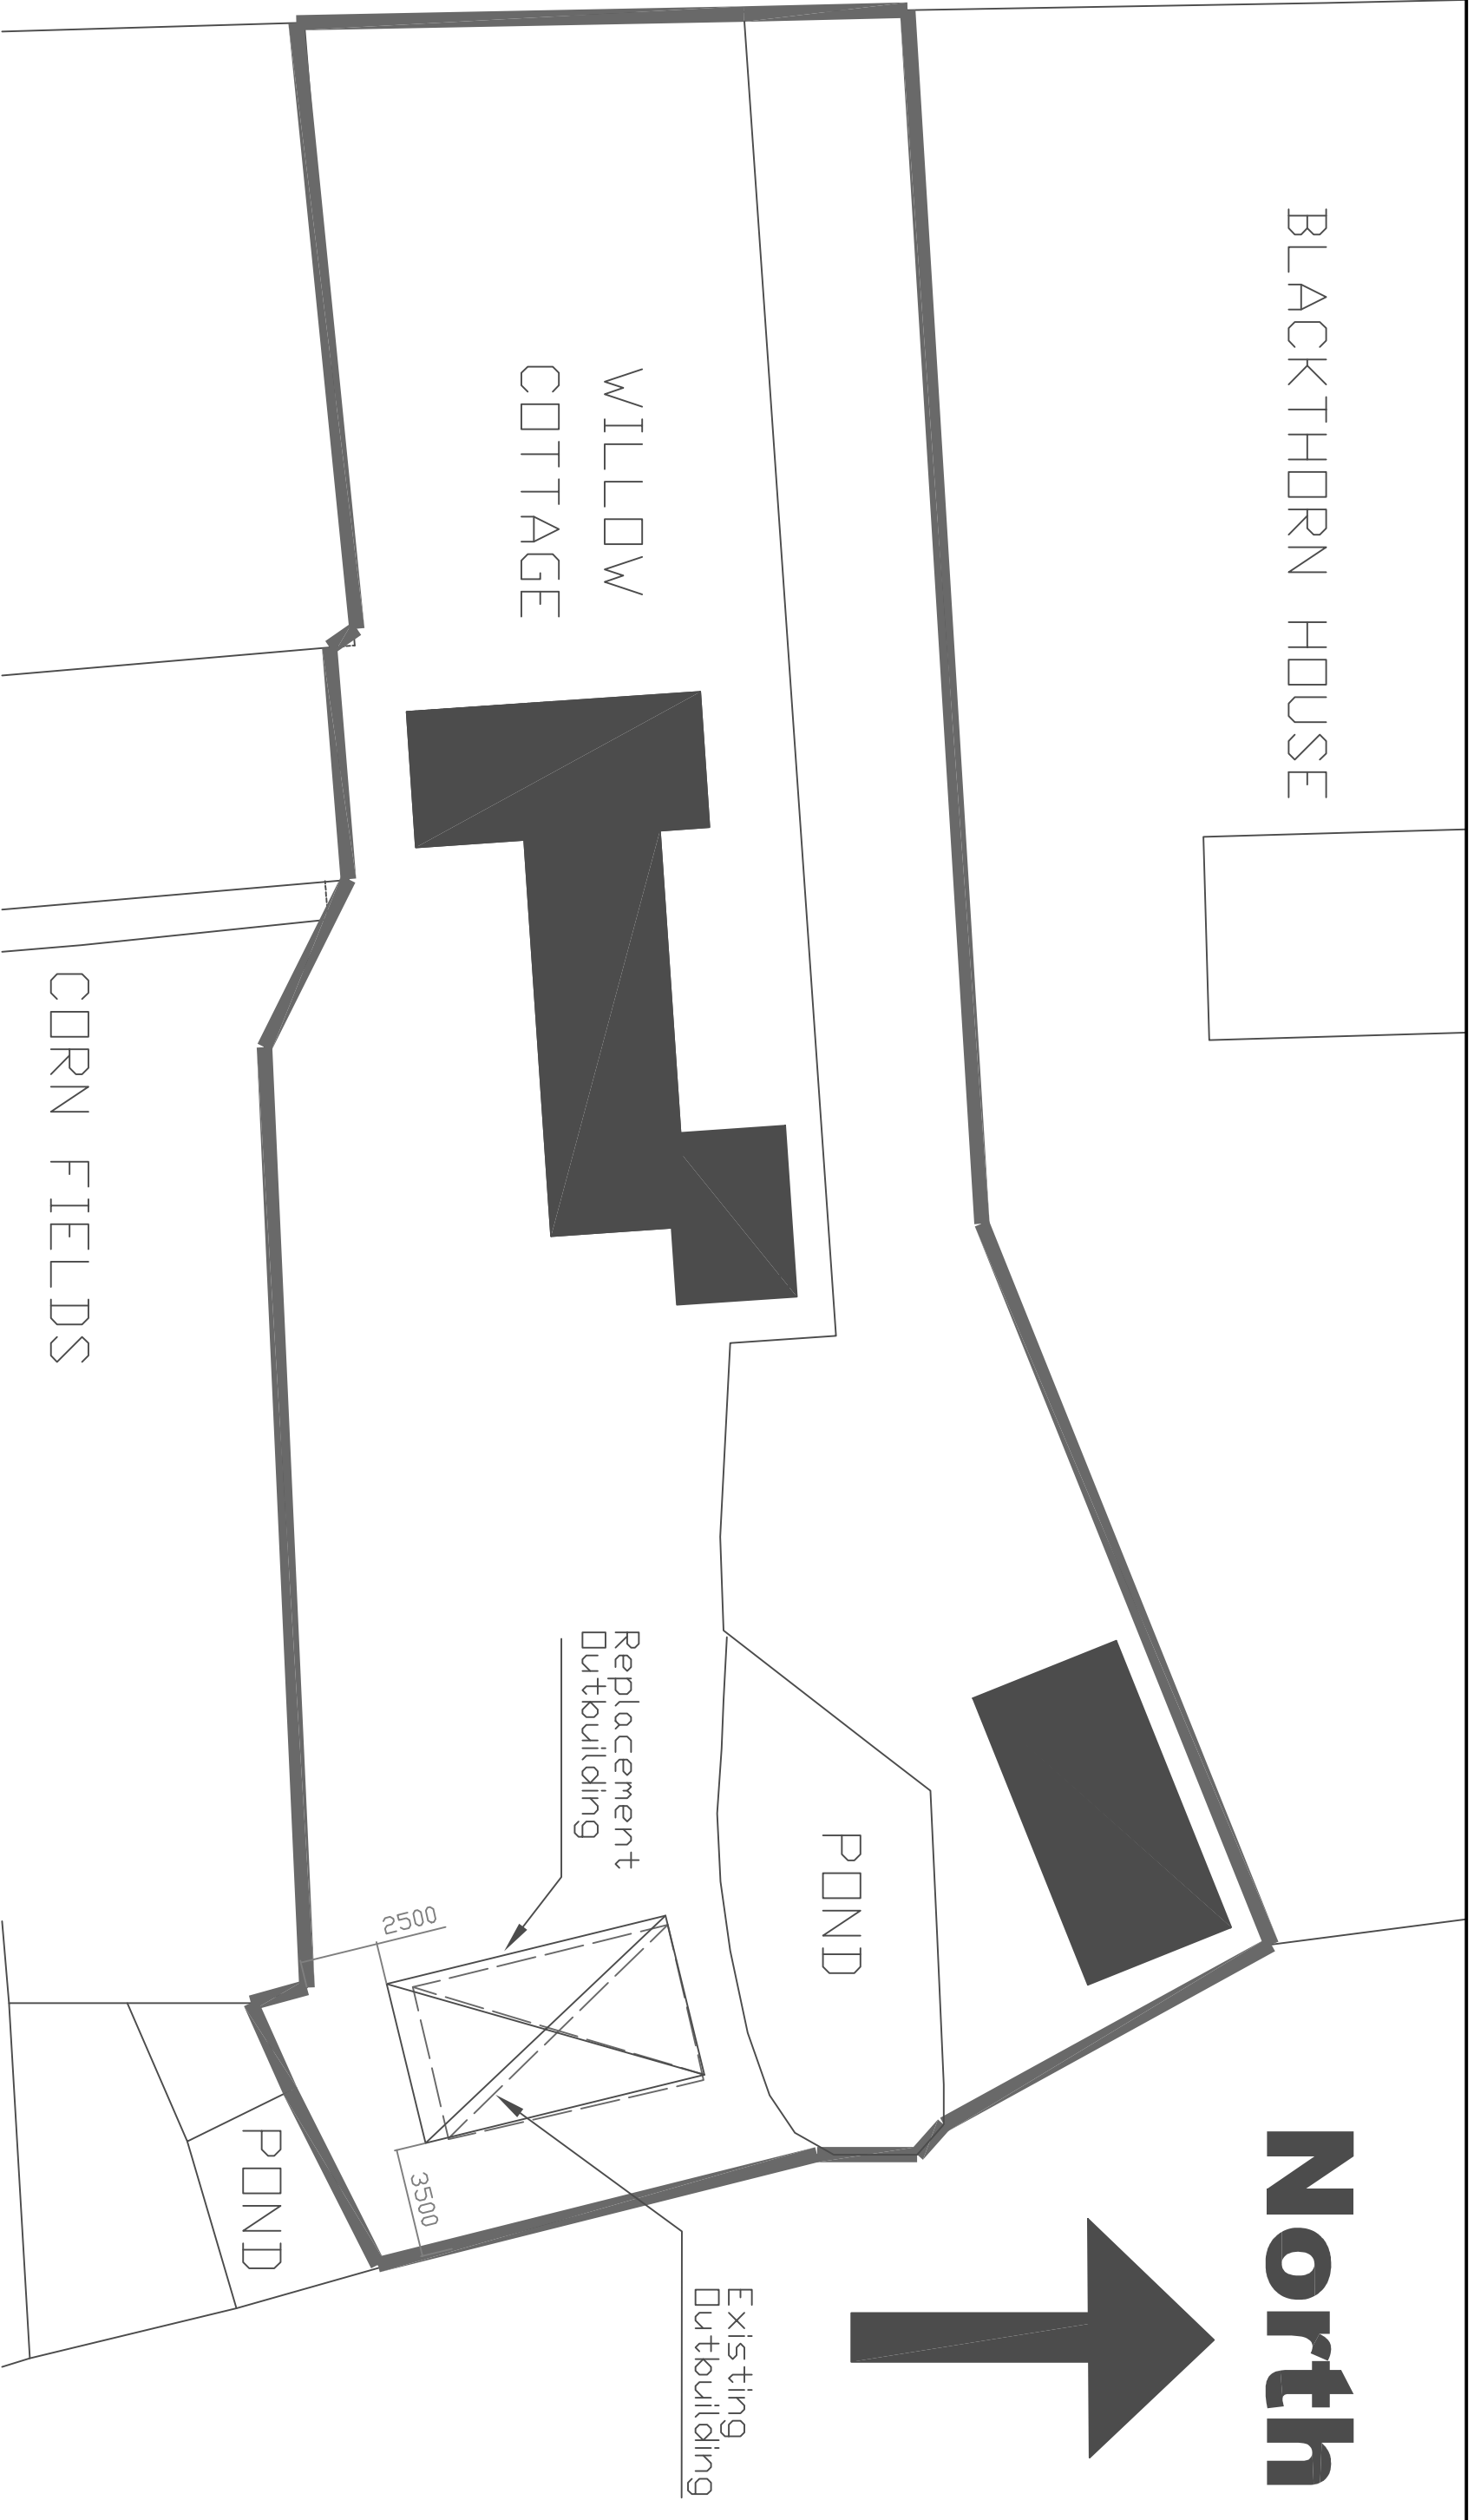

BLACKTHORN HOUSE

North

WILLOW
COTTAGE

CORN FIELDS

JDB TITLE:
 Proposal Replacement Outbuilding
 to back garden at Willow Cottage Low Road Alburgh IP200BX

DRAWING TITLE : Location Plan

APPLICANTS/OWNERS: Vermont Bert – Croucher Kim
 Willow Cottage Low Road Alburgh IP200BX
 01986788707 E-mail : bertvermont@gmail.com

SCALE :
 1/200 ● A3 PRINT

ALL DIMENSIONS ARE METRIC (MM)