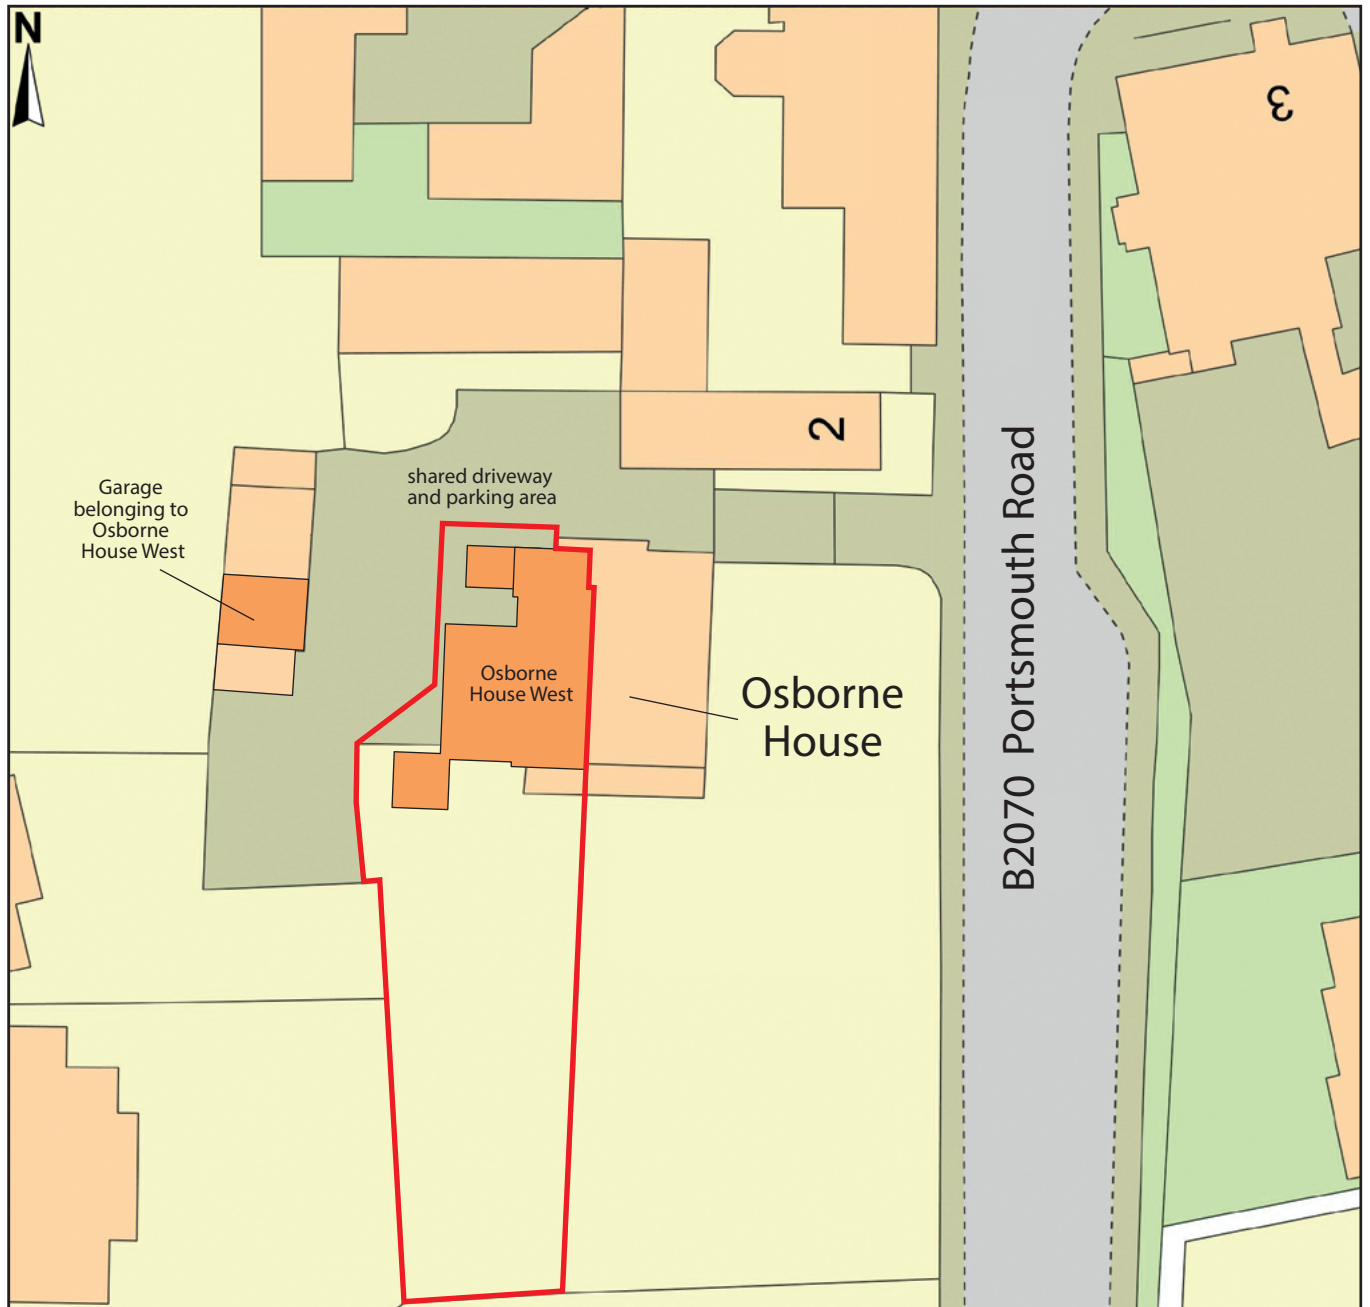

Osborne House West
Liphook
Hampshire
GU30 7AA

Map area bounded by: 483884,131409 483974,131499.

Produced on 23 February 2021 from the OS National Geographic Database.

Reproduction in whole or part is prohibited without the prior permission of Ordnance Survey. © Crown copyright 2021.

Supplied by UKPlanningMaps.com a licensed OS partner (100054135). Unique plan reference: b90cuk/580176/786378

Site Plan Scale 1:500

March 2021