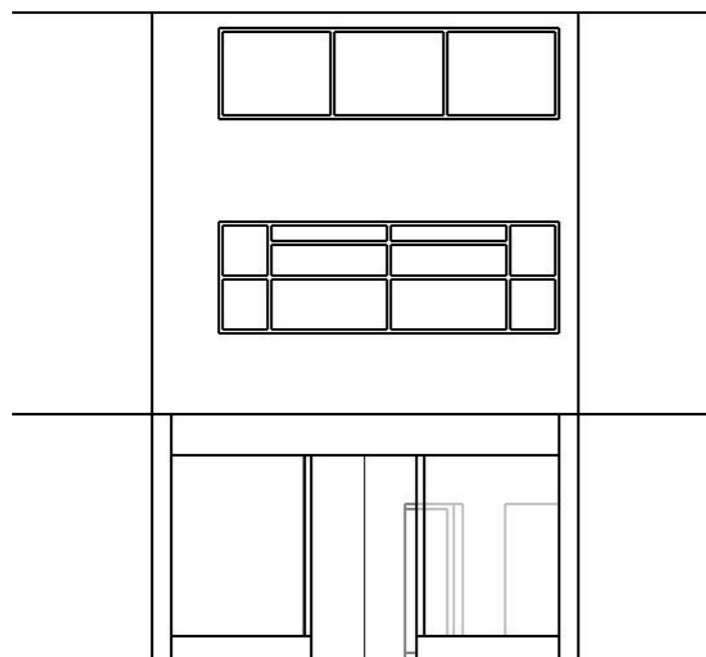

# BAKERY LAYOUT

94 HIGH STREET, WEDN ESFIELD, WOLVERHAMPTON, WV11 1SZ

**Existing front elevation  
1:100**

**Existing rear elevation  
1:100**

**Proposed right elevation  
1:100**

**Proposed front elevation  
1:100**

**Proposed rear elevation  
1:100**

**Proposed left elevation  
1:100**