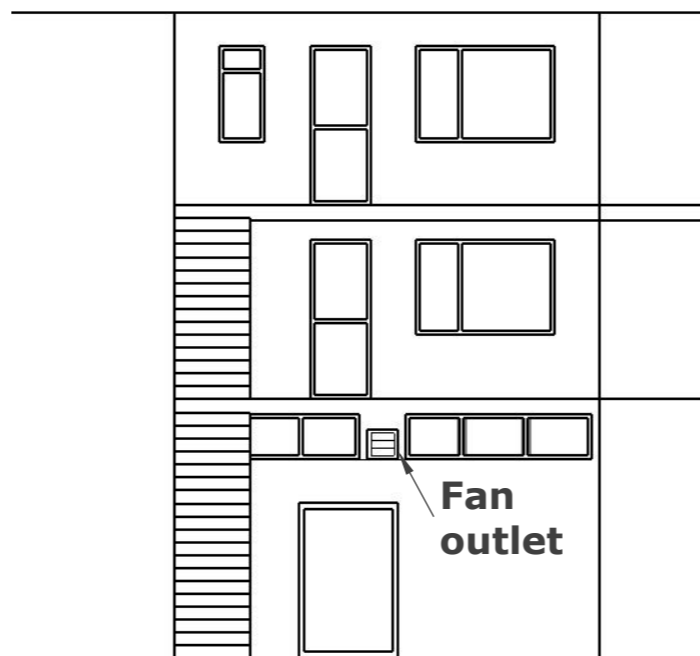

# BAKERY LAYOUT

94 HIGH STREET, WEDN ESFIELD, WOLVERHAMPTON, WV11 1SZ

**Existing front elevation  
1:100**

**Existing rear elevation  
1:100**

**Proposed right elevation  
1:100**

**Proposed front elevation  
1:100**

**Proposed rear elevation  
1:100**

**Proposed left elevation  
1:100**