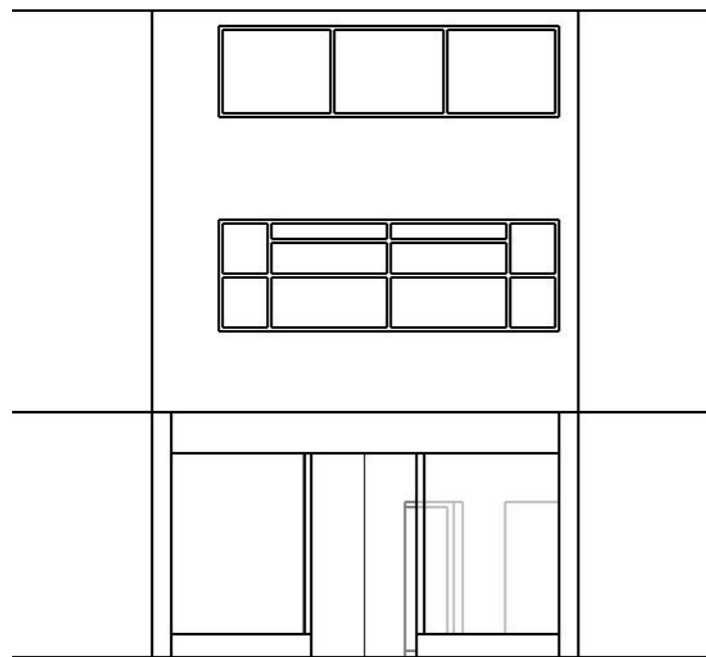

# BAKERY LAYOUT

94 HIGH STREET, WEDN ESFIELD, WOLVERHAMPTON, WV11 1SZ

**Existing front elevation  
1:100**

**Existing rear elevation  
1:100**

**Proposed right elevation  
1:100**

**Proposed front elevation  
1:100**

**Proposed rear elevation  
1:100**

**Proposed left elevation  
1:100**