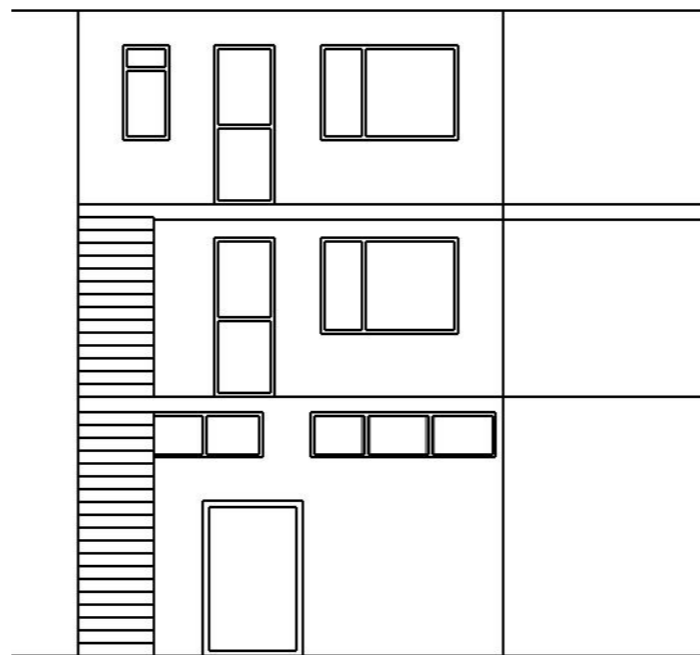

# BAKERY LAYOUT

94 HIGH STREET, WEDN ESFIELD, WOLVERHAMPTON, WV11 1SZ

**Existing front elevation  
1:100**

**Existing rear elevation  
1:100**

**Proposed right elevation  
1:100**

**Proposed front elevation  
1:100**

**Proposed rear elevation  
1:100**

**Proposed left elevation  
1:100**