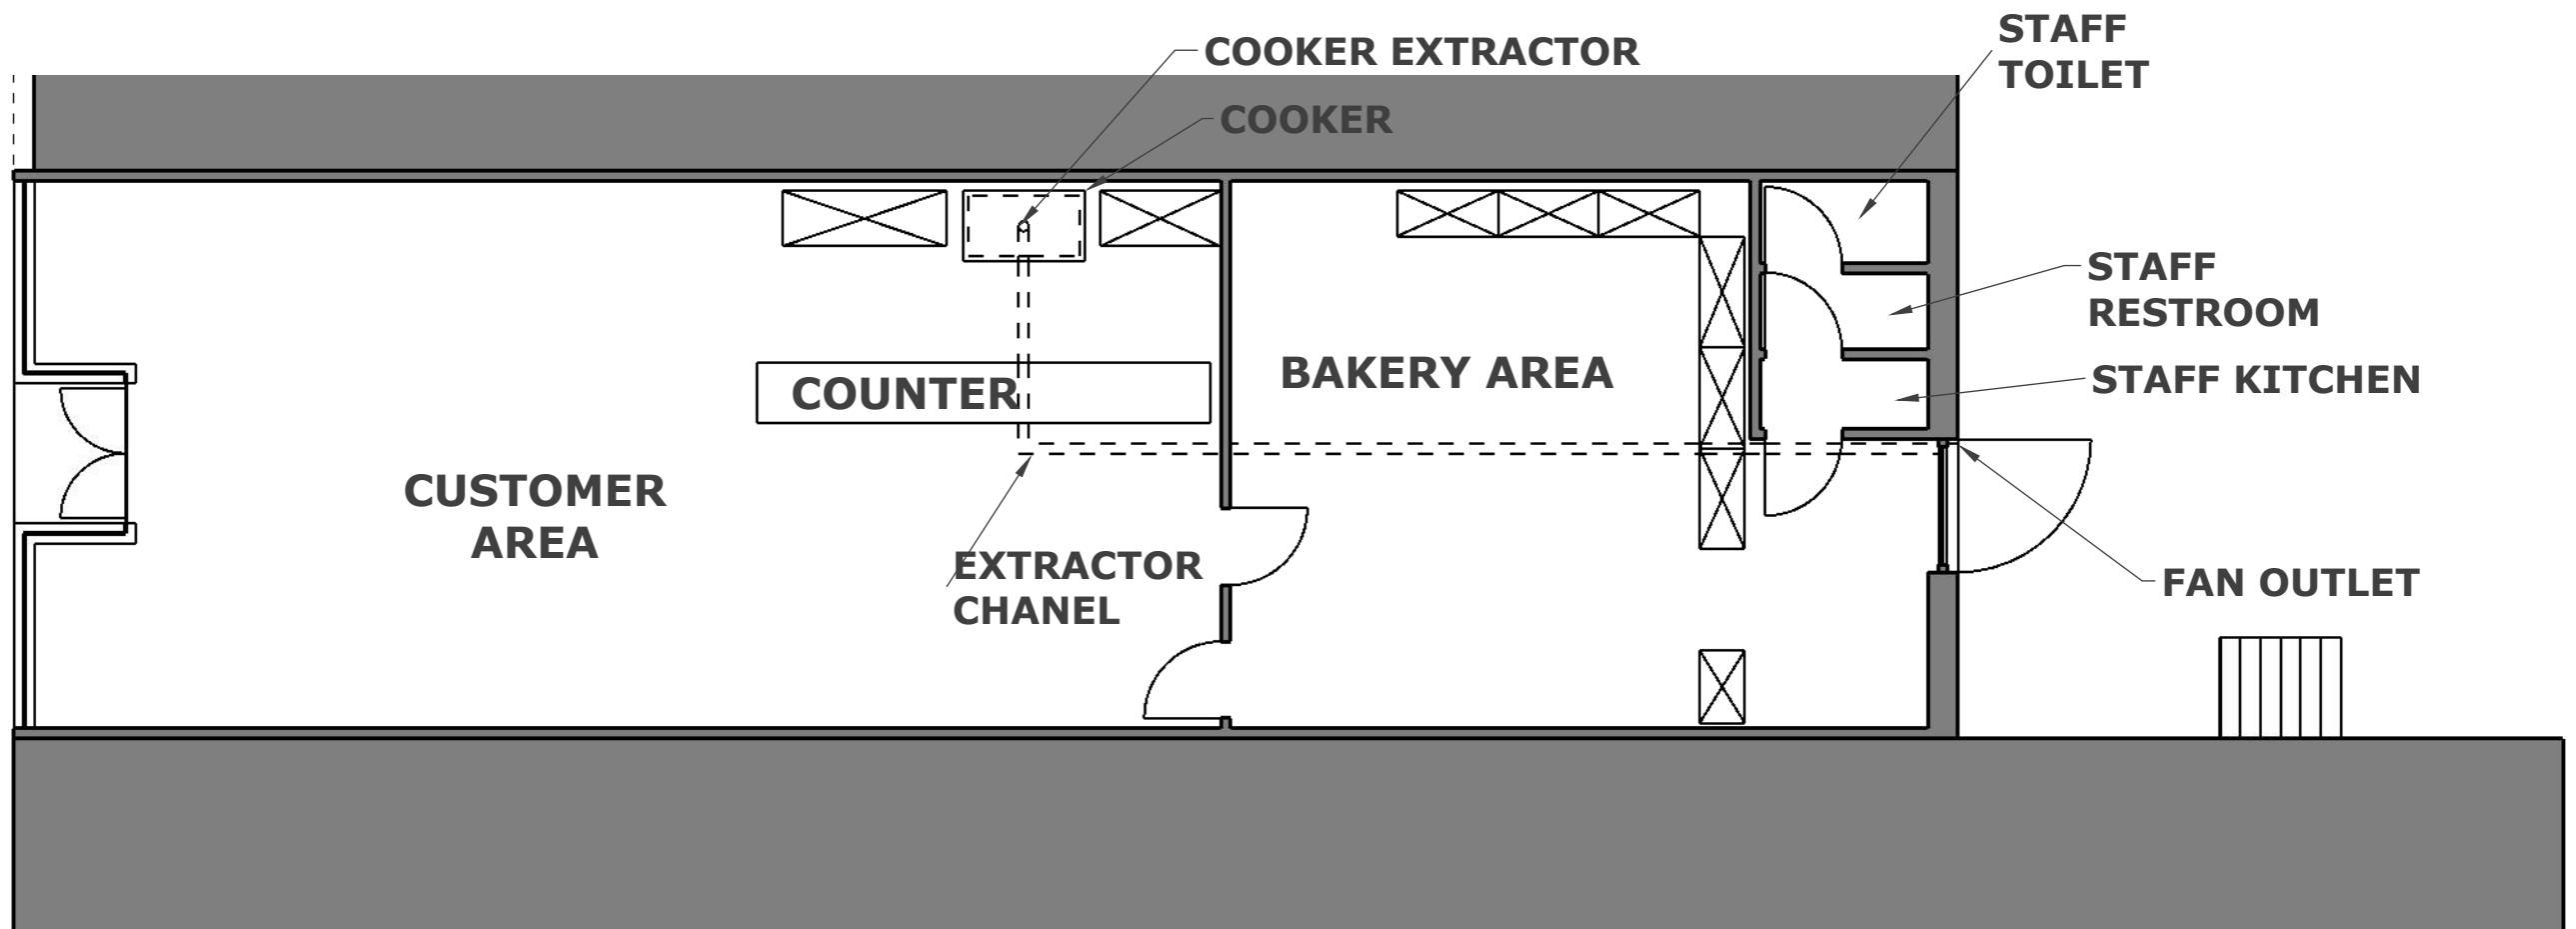

# BAKERY LAYOUT

94 HIGH STREET, WEDN ESFIELD, WOLVERHAMPTON, WV11 1SZ

**Existing front elevation  
1:100**

**Existing rear elevation  
1:100**

**Proposed right elevation  
1:100**

**Proposed front elevation  
1:100**

**Proposed rear elevation  
1:100**

**Proposed left elevation  
1:100**