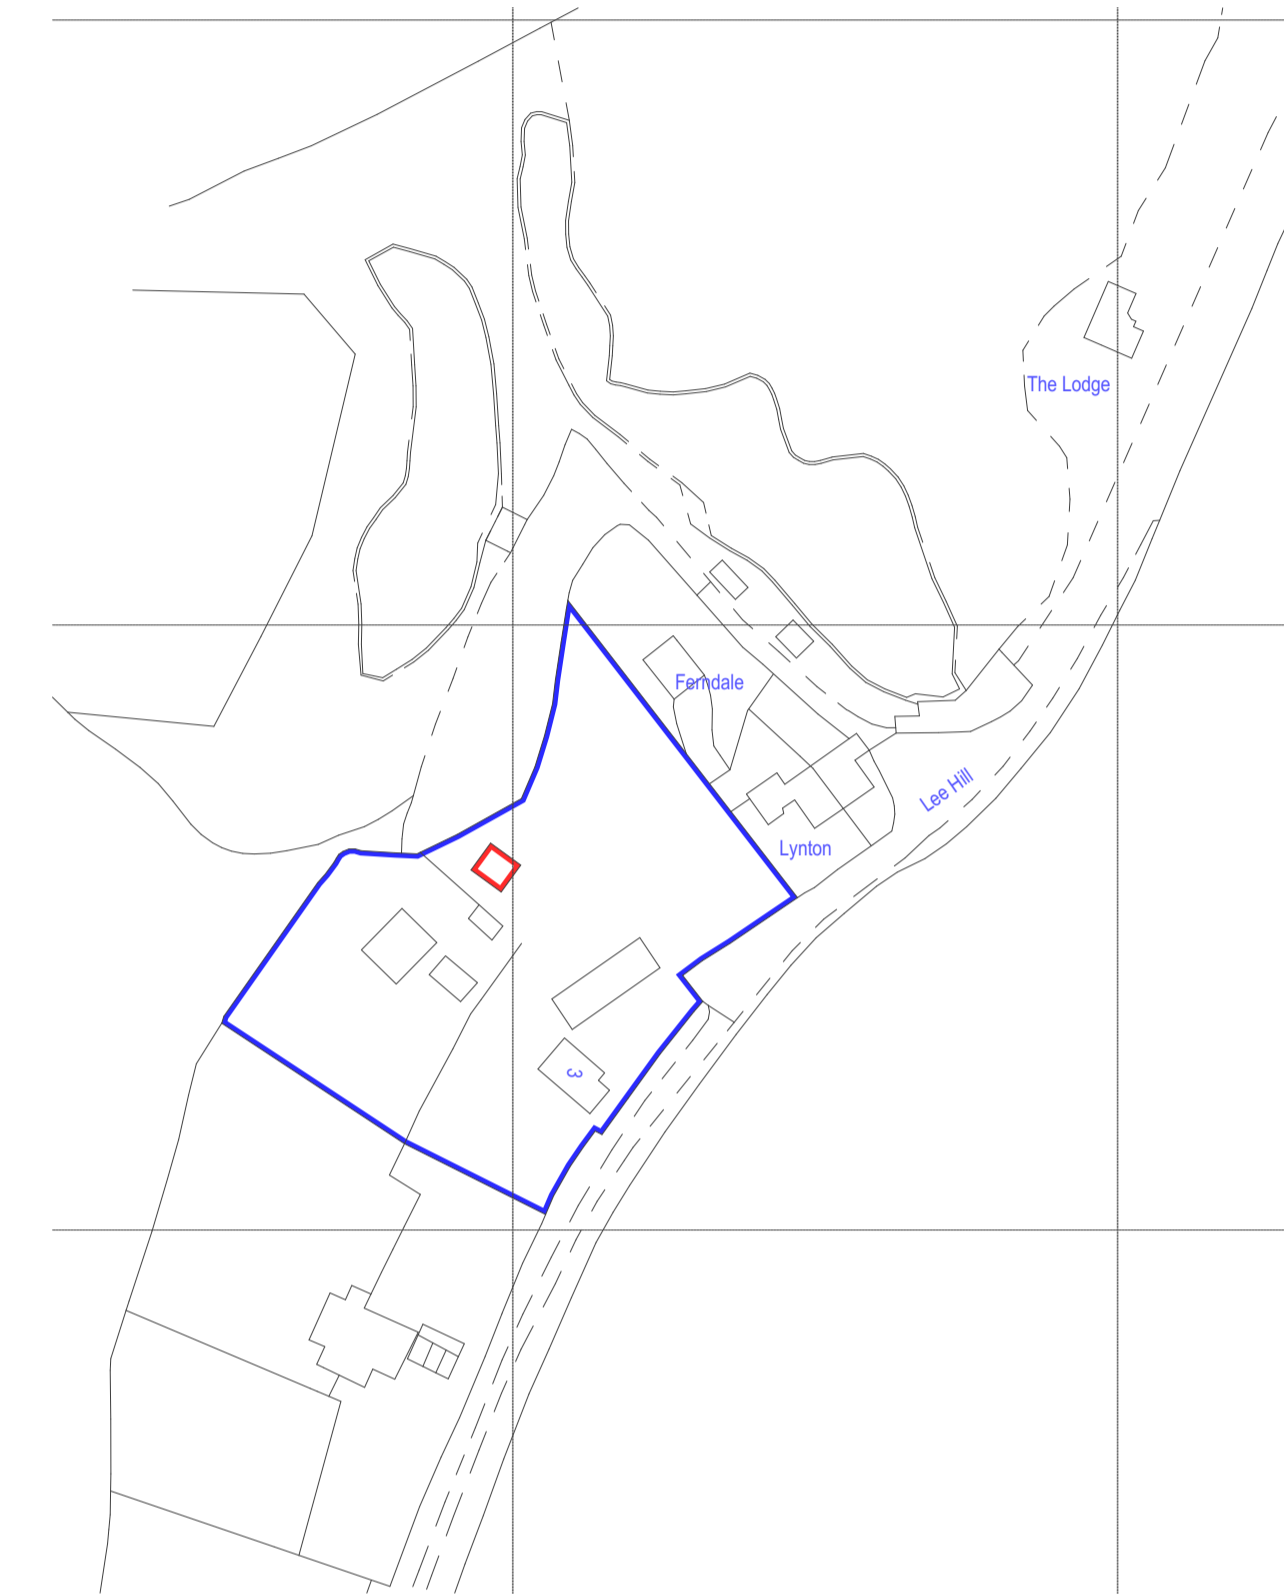

LOCATION PLAN

PROJECT LOCATION
3 Lee Hill, Lee Brockhurst, Shrewsbury, Shropshire, SY4 5RZ

DRAWING
Site and Location Plan

FOR
J Thompson & D Jackson

DATE
Mar 2021

SCALE
1/500, 1/1250 @A1

DRAWING NUMBER
LGA 240006