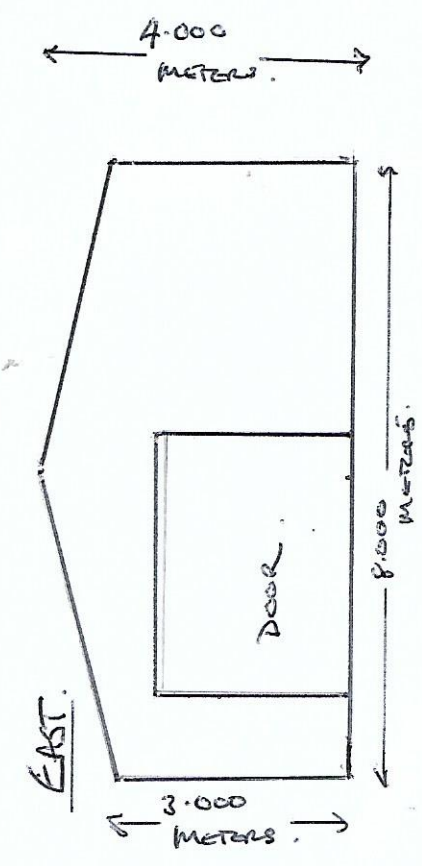

Stoke Farm Orchards Barn

SITE LOCATION PLAN.

Plan Produced for: David Upson

Date Produced: 20 Apr 2021

Plan Reference Number: TQRQM21110132731137

Scale: 1:1250 @ A4

Stoke Farm Orchards Barn (Site Plan)

Plan Produced for: David Upson

Date Produced: 20 Apr 2021

Plan Reference Number: TQRQM21110133307801

Scale: 1:500 @ A4

PROPOSED ELEVATIONS (1-100)

NEW AGRICULTURE BARN: STAKE FARM BATTISFORD

PROPOSED LAYOUT (1-100):

NEW AGRICULTURAL BARN: STAKE FROM BATTISDORF.