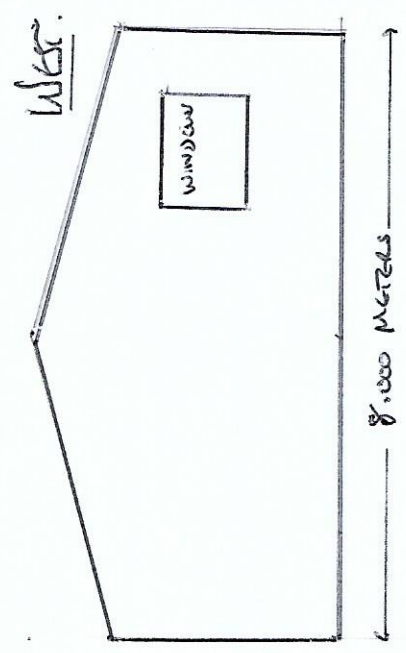

Stoke Farm Orchards Barn

SITE LOCATION PLAN.

Plan Produced for: David Upson

Date Produced: 20 Apr 2021

Plan Reference Number: TQRQM21110132731137

Scale: 1:1250 @ A4

Stoke Farm Orchards Barn (Site Plan)

Plan Produced for: David Upson

Date Produced: 20 Apr 2021

Plan Reference Number: TQRQM21110133307801

Scale: 1:500 @ A4

PROPOSED ELEVATIONS (1-100)

NEW AGRICULTURE BARN: STAKE FARM BATTISFORD

PROPOSED LAYOUT (1-100):

NEW AGRICULTURAL BARN: STAKE FROM BATTISDORF.