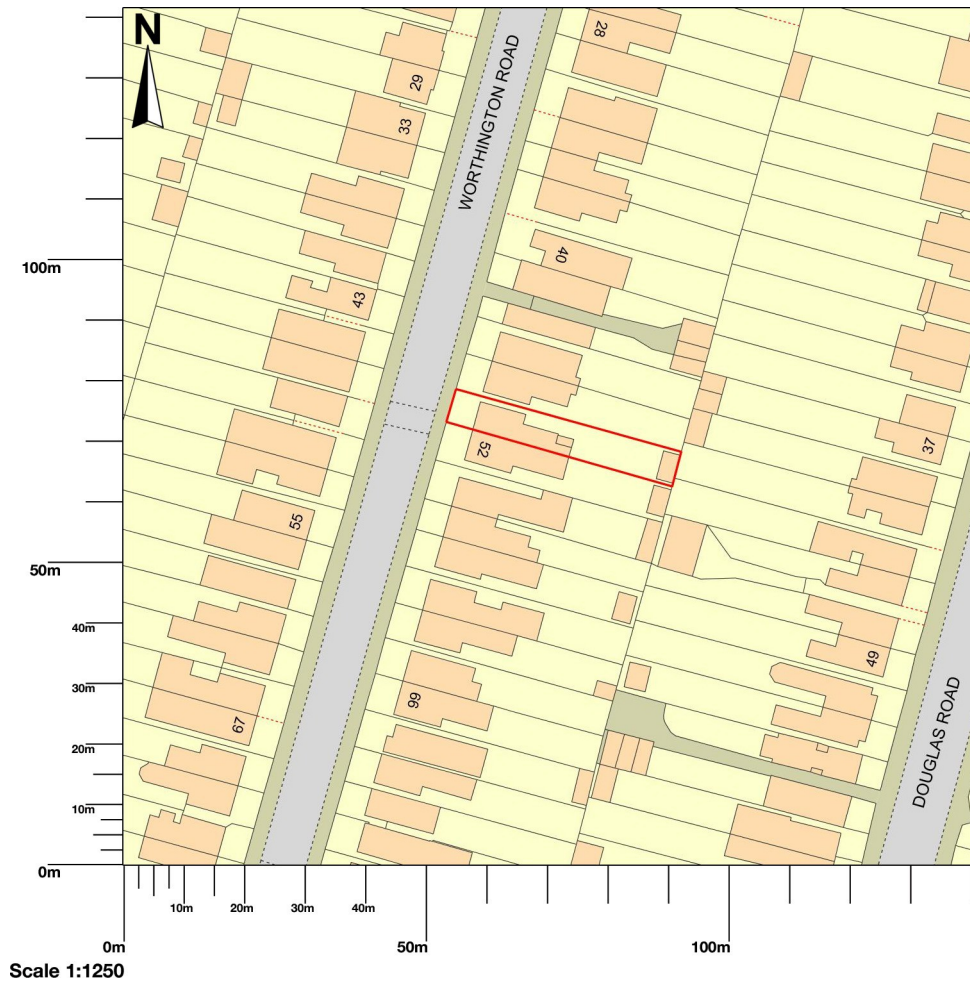

50 Worthington Road, Surbiton, KT6 7RX

Map area bounded by: 518714,166193 518856,166335. Produced on 30 April 2021 from the OS National Geographic Database. Reproduction in whole or part is prohibited without the prior permission of Ordnance Survey. © Crown copyright 2021. Supplied by UKPlanningMaps.com a licensed OS partner (100054135). Unique plan reference: p2cuk/622077/843366