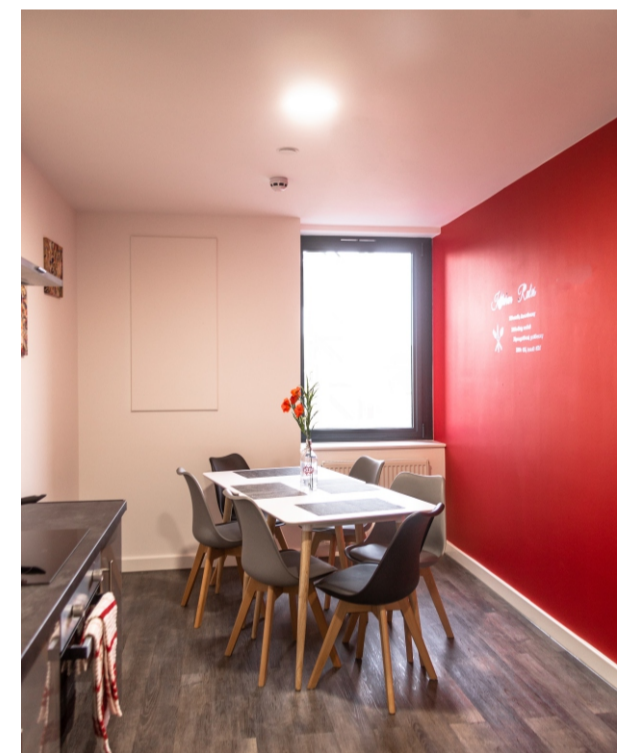

Example room
19 square metres

Block out blinds
on aluminium windows

Tea making
facility inc. 2 ring electric
hob

Communal kitchen
sitting/ dining area

THE INFORMATION
CONTAINED IN THIS
DRAWING IS THE SOLE
PROPERTY OF HMO
A.M. ANY
REPRODUCTION OR USE IN
PART OR AS A WHOLE
WITHOUT THE
WRITTEN PERMISSION
OF HMO A.M. IS
PROHIBITED.

Proposed First Floor

Scale 1:50 @ A1

002/12/2019B	HMO A.M. Kennick Offices, Hall Street South, West brownich B716BN mob: 07799246766 e-mail: info.alexquality@gmail.com	
REVISIONS	TITLE: Dudley Surgical Appliances Horseley Heath, Tipton, DY4 7AA	
01.01.2021 Change of internal layout to accommodate laundry rooms and AOV window	DRAWN BY: Mr. Marek Kosmala mob:07940550713	CHECKED BY:
08.04.2021 tea making facilities with 2 ring hob added in to each room	DATE: 13/12/2019	SHEET 6
	SCALE: 1:50 @ A1	OF 8 SHEETS