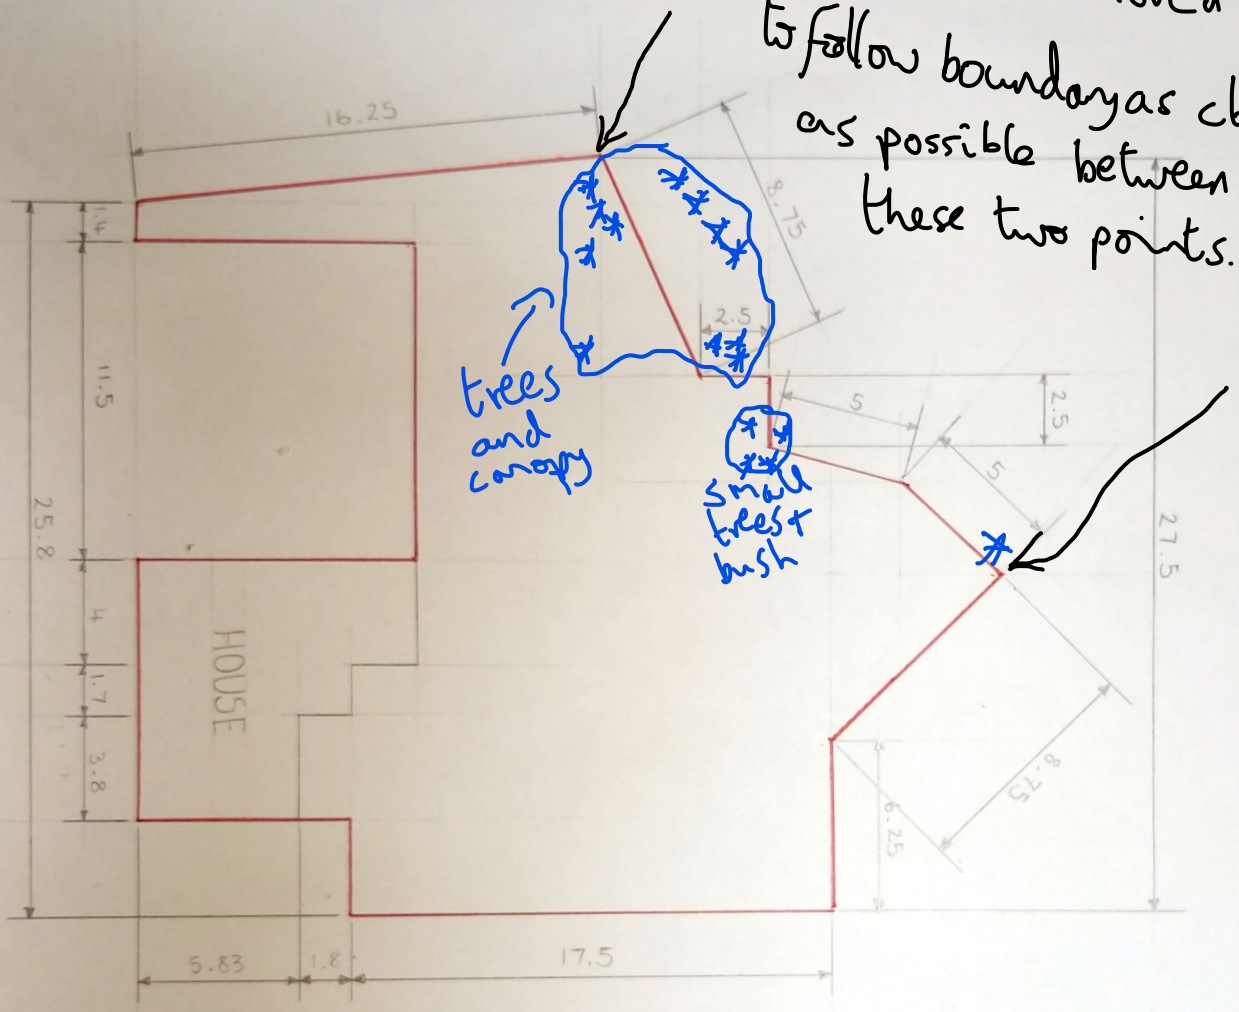

Fence will be moved to follow boundaries as closely as possible between these two points.

TITLE: SITE PLAN	
18 RAMSAY RD, LEADHILLS	
DRAWN BY: K. BLACK	DATE: 29/03/21
SCALE: 1:200	ALL SIZES IN M
SHEET 1/1	