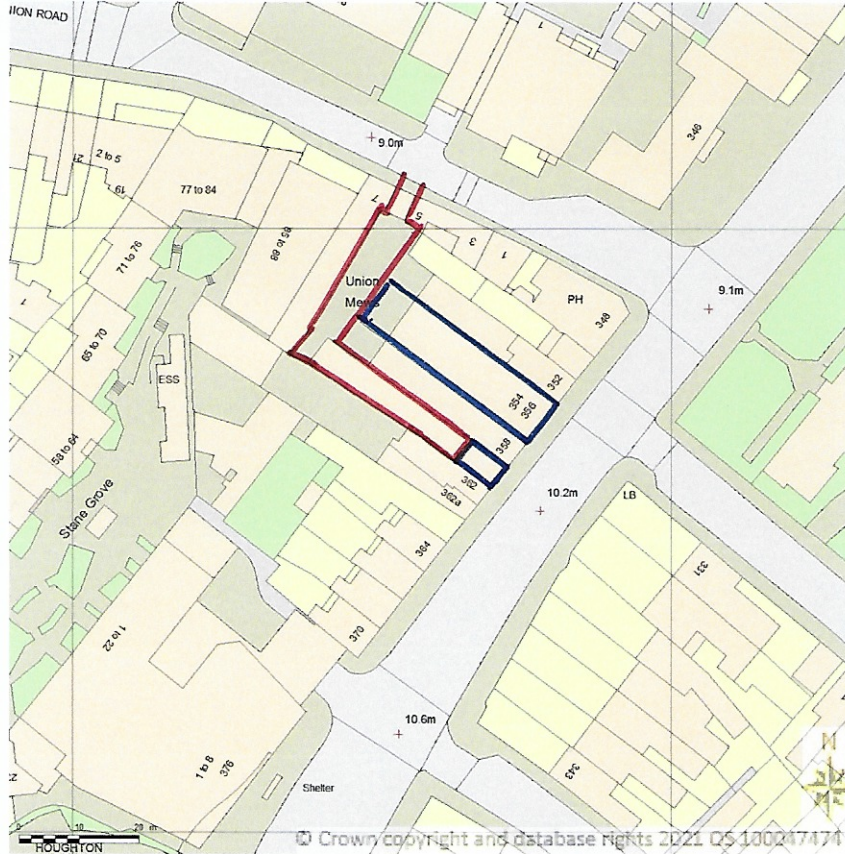

**SITE LOCATION PLAN
AREA 2 HA
SCALE 1:1250 on A4
CENTRE COORDINATES: 530160, 176067**

Supplied by Streetwise Maps Ltd
www.streetwise.net
Licence No: 100047474
28/03/2021 13:17