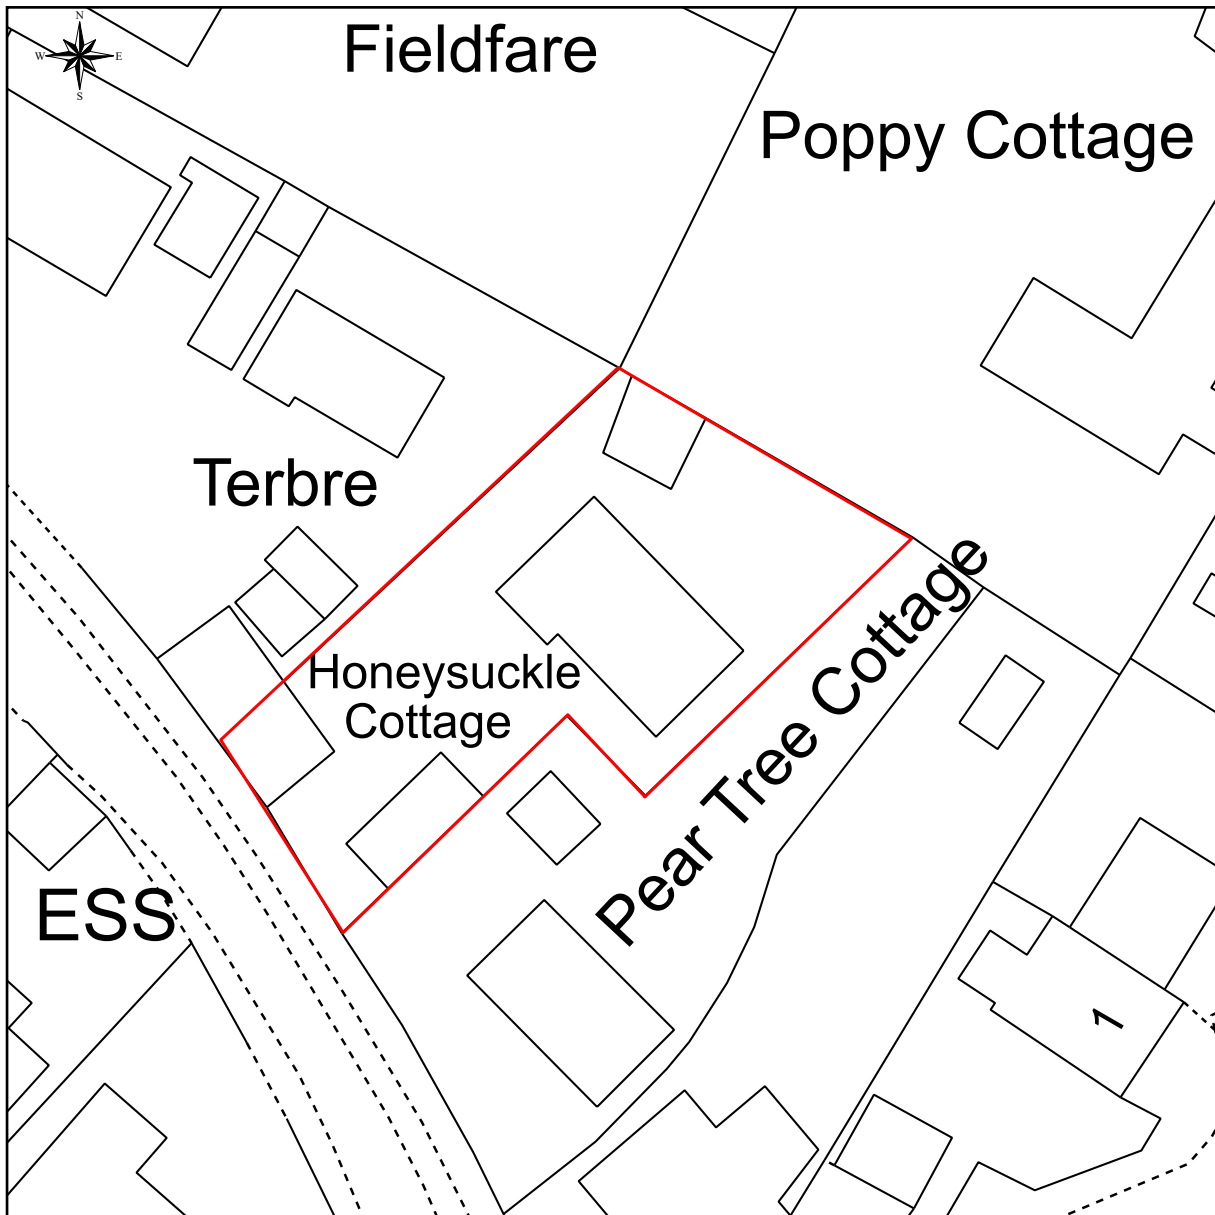

Site Plan/Block Plan of Honeysuckle Cottage, GL7 4NS

This Plan includes the following Licensed Data: OS MasterMap, Black and White Site Plan/Block Plan by the Ordnance Survey National Geographic Database and incorporating surveyed revision available at the date of production. Reproduction in whole or in part is prohibited without the prior permission of Ordnance Survey. The representation of a road, track or path is no evidence of a right of way. The representation of features, as lines is no evidence of a property boundary. © Crown copyright and database rights, 2021. Ordnance Survey 0100031673

0m 5m 10m 15m 20m 25m 30m 35m 40m

Scale: 1:500, paper size: A4