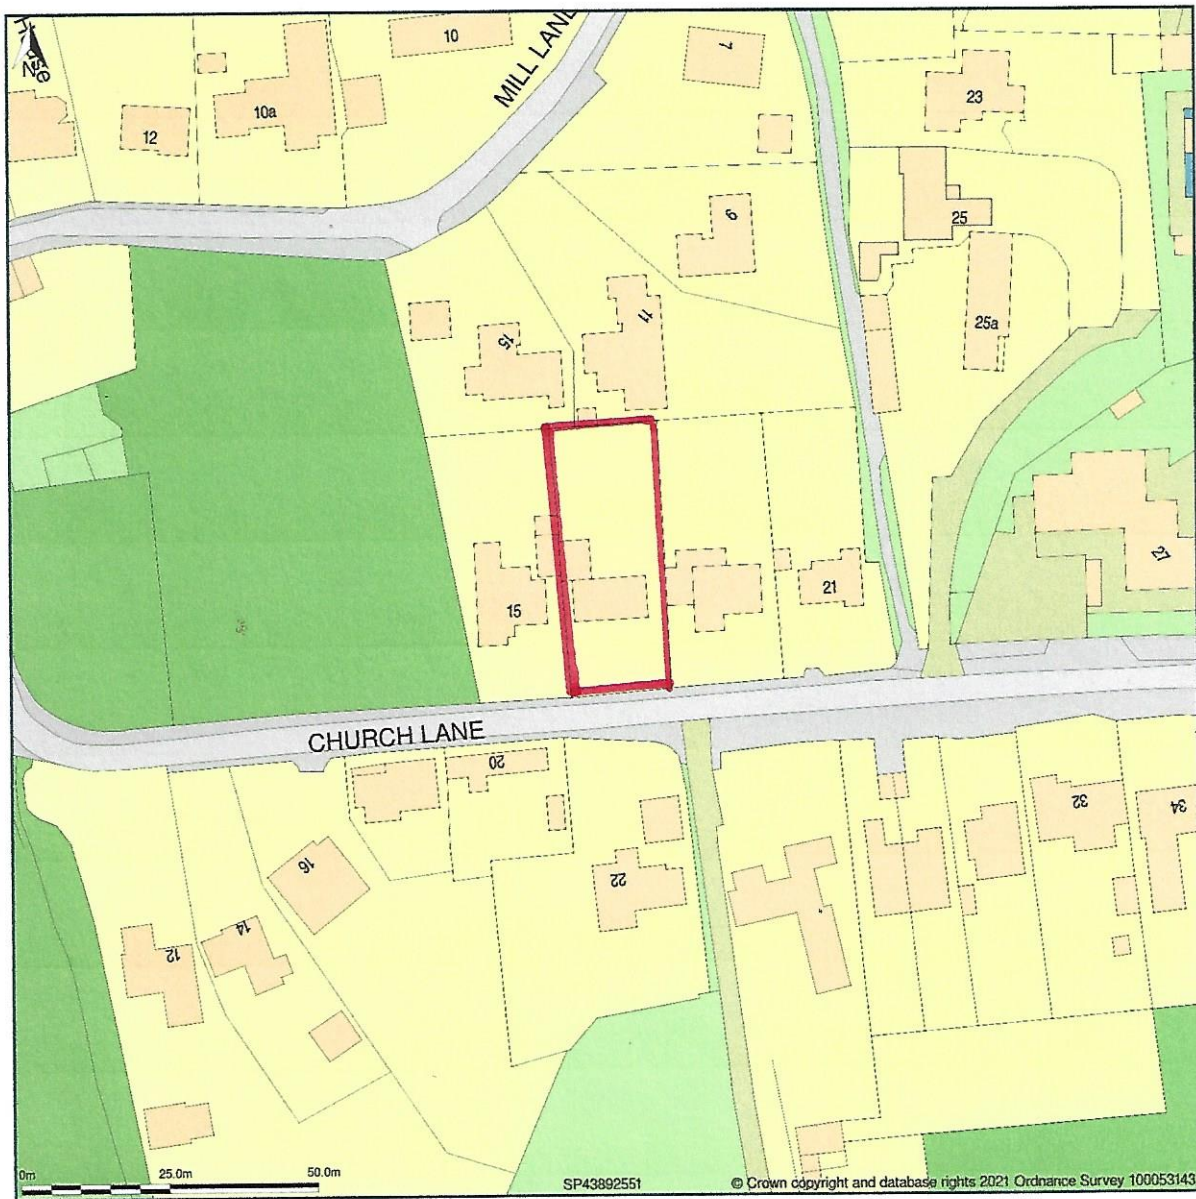

Highfield, 17, Church Lane, Middle Barton, Oxfordshire, OX7 7BX

Site Plan shows area bounded by: 443792.97, 225414.84 443992.97, 225614.84 (at a scale of 1:1250), OSGridRef: SP43892551. The representation of a road, track or path is no evidence of a right of way. The representation of features as lines is no evidence of a property boundary.

Produced on 25th Feb 2021 from the Ordnance Survey National Geographic Database and incorporating surveyed revision available at this date. Reproduction in whole or part is prohibited without the prior permission of Ordnance Survey. © Crown copyright 2021. Supplied by [www.buyaplan.co.uk](http://www.buyaplan.co.uk) a licensed Ordnance Survey partner (100053143). Unique plan reference: #00604482-E50148