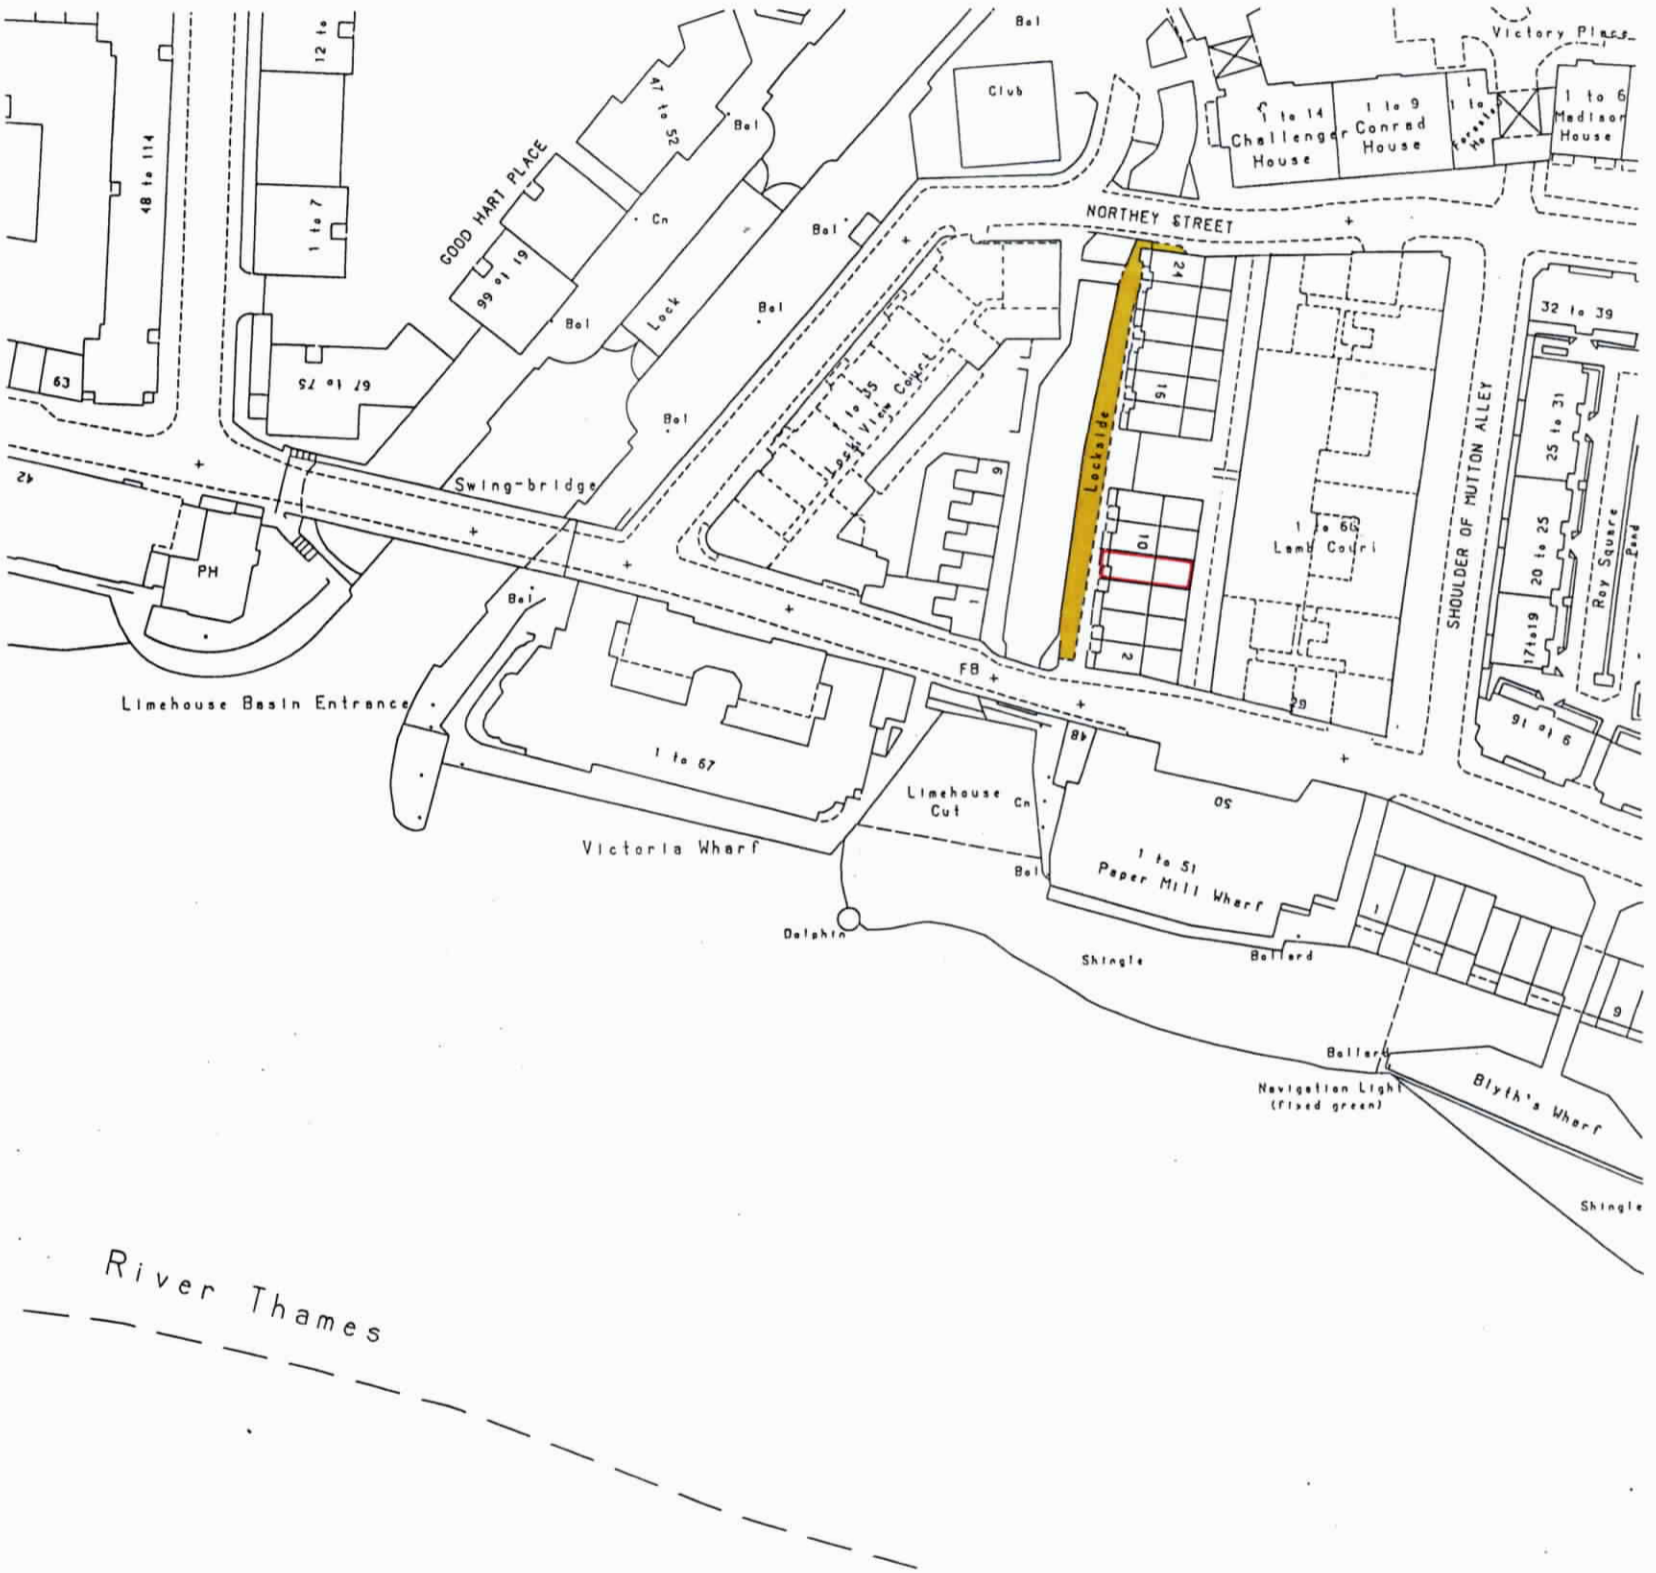

H.M. LAND REGISTRY		TITLE NUMBER		
		EGL 380416		
ORDNANCE SURVEY PLAN REFERENCE	TQ3680	SECTION	K	Scale 1/1250
ADMINISTRATIVE AREA GREATER LONDON : TOWER HAMLETS				© Crown Copyright 1998

This is a copy of the title plan on 12 APR 2021 at 09:29:38. This copy does not take account of any application made after that time even if still pending in HM Land Registry when this copy was issued.

This copy is not an 'Official Copy' of the title plan. An official copy of the title plan is admissible in evidence in a court to the same extent as the original. A person is entitled to be indemnified by the registrar if he or she suffers loss by reason of a mistake in an official copy. If you want to obtain an official copy, the HM Land Registry web site explains how to do this.

HM Land Registry endeavours to maintain high quality and scale accuracy of title plan images. The quality and accuracy of any print will depend on your printer, your computer and its print settings. This title plan shows the general position, not the exact line, of the boundaries. It may be subject to distortions in scale. Measurements scaled from this plan may not match measurements between the same points on the ground.