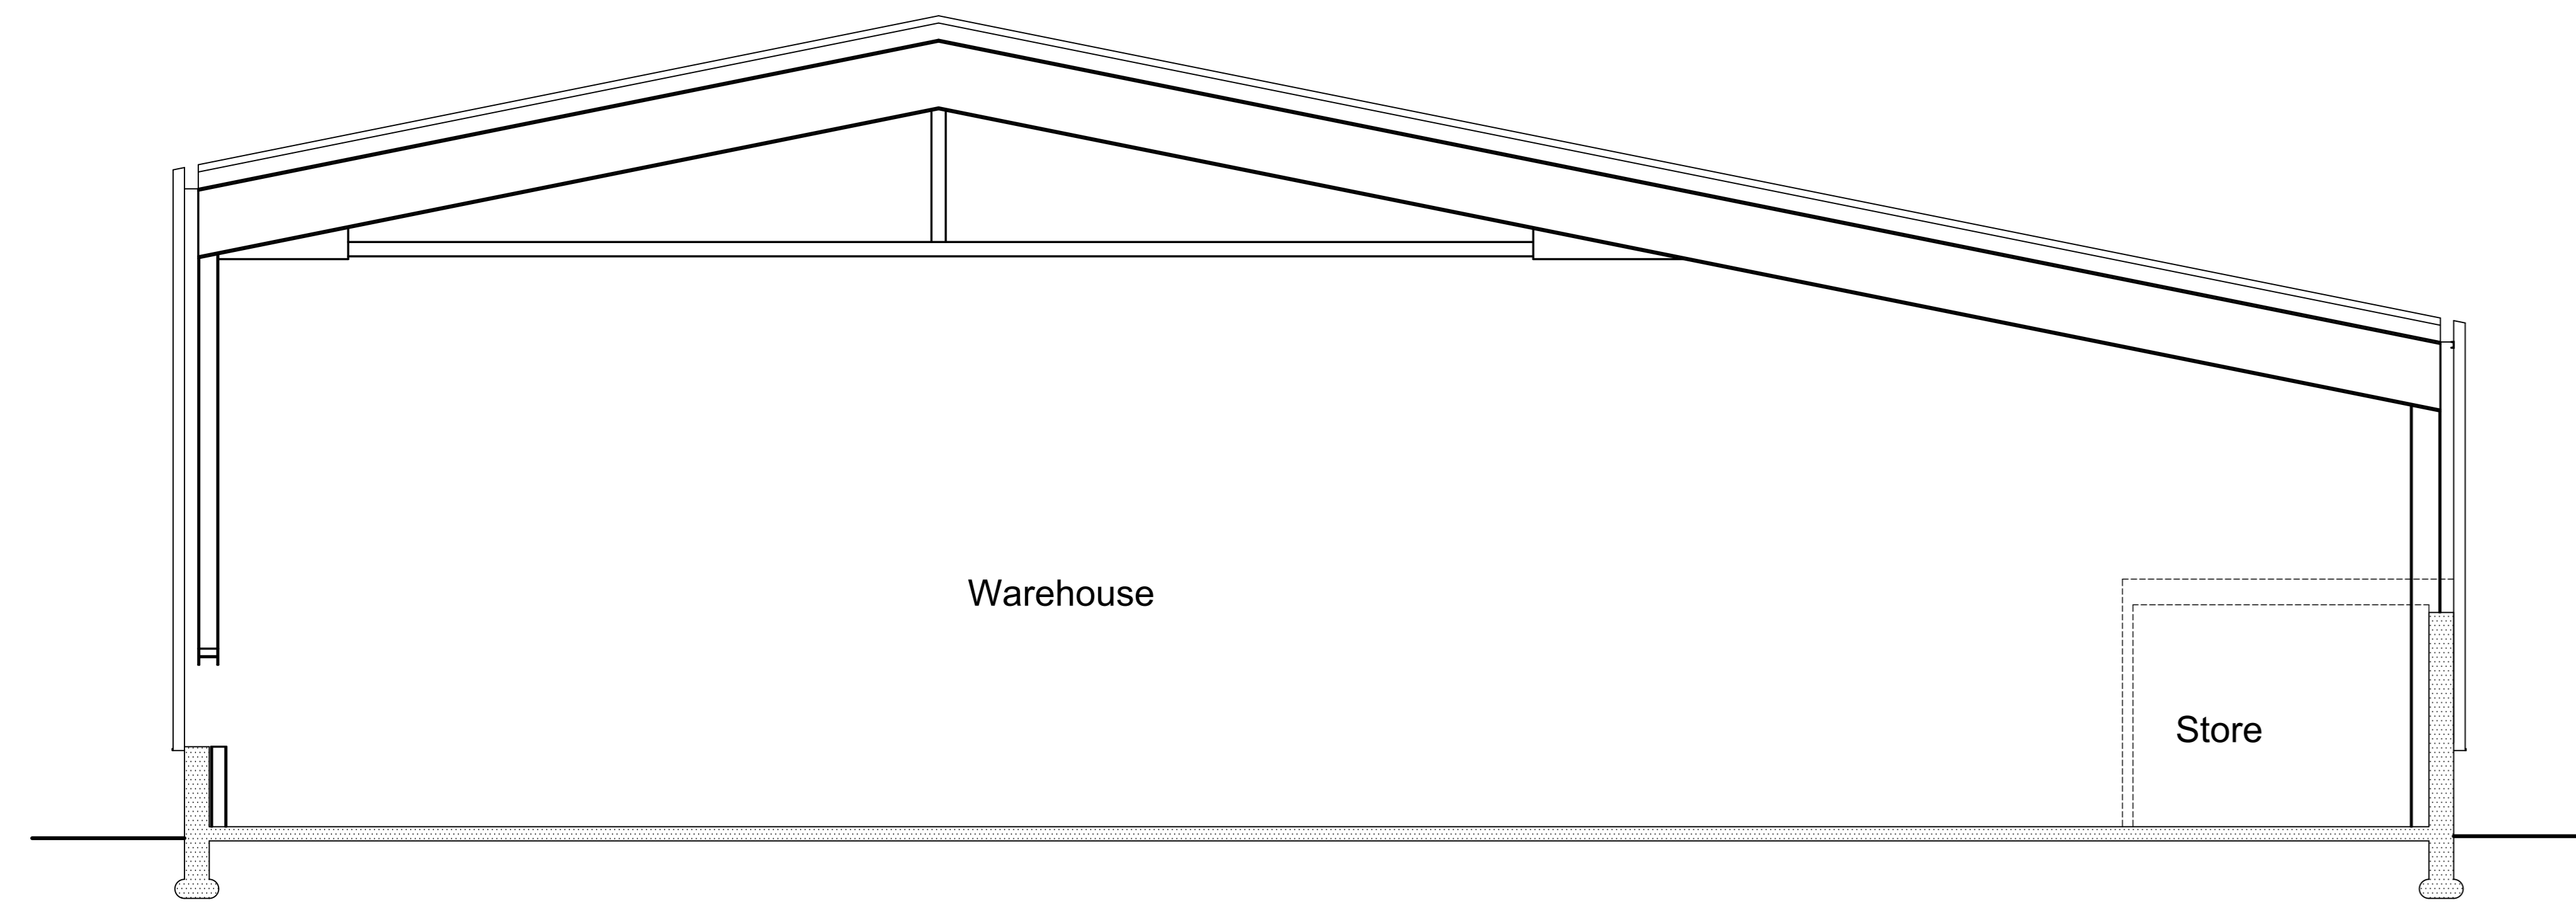

South East Elevation : Scale 1 : 100

North East Elevation : Scale 1 : 100

North West Elevation : Scale 1 : 100

South West Elevation : Scale 1 : 100

Cross Section A-A : Scale 1 : 50

Cross Section B-B : Scale 1 : 50

Title		Existing Building	
Date		Job No	
12/03/21		21032-E2	
Sheet		Drawn By	
AO		Jonathan Strachan	
Description		No	
Date		Description	
1 The Square, Mintlaw, Peterhead, Aberdeenshire AB42 5EH Tel : 01771 622296 E-mail : info@baxterdesigncompany.co.uk			