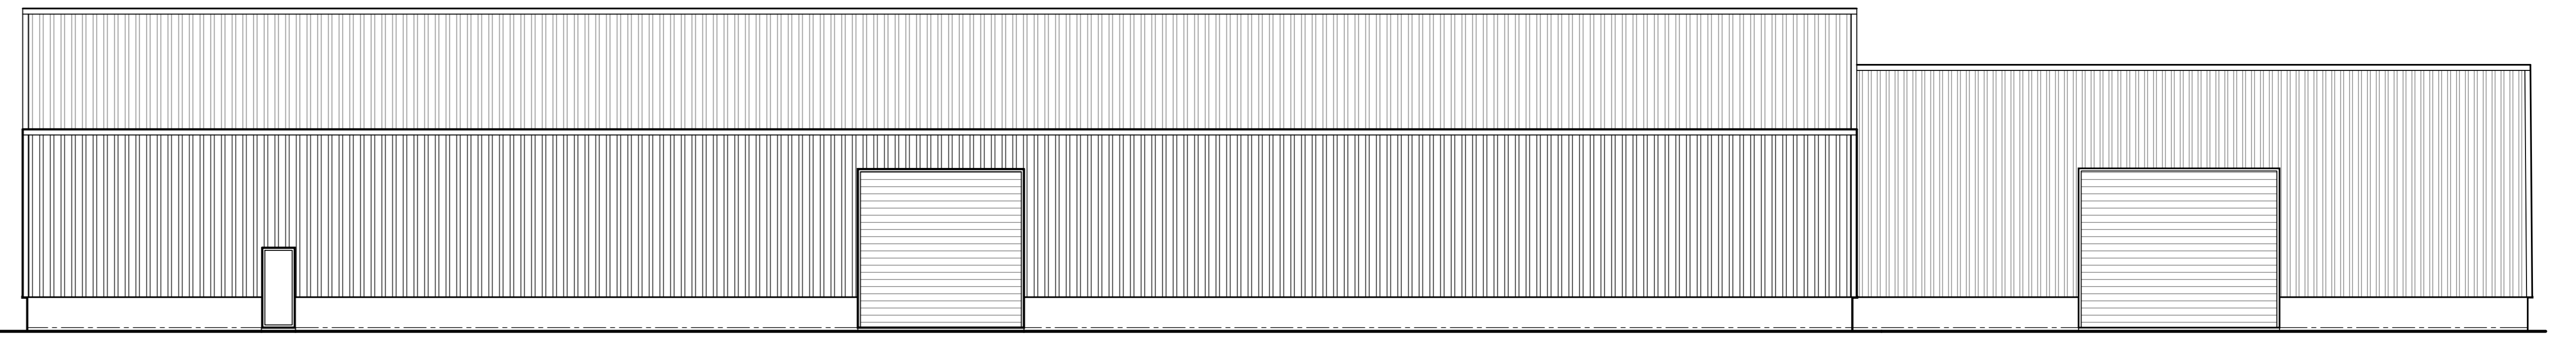

South East Elevation : Scale 1 : 100

North East Elevation : Scale 1 : 100

North West Elevation : Scale 1 : 100

South West Elevation : Scale 1 : 100

Cross Section A-A : Scale 1 : 50

Cross Section B-B : Scale 1 : 50

Title		Existing Building	
Date		Job No	
12/03/21		21032-E2	
Sheet		Drawn By	
AO		Jonathan Strachan	
Description		No	
Date		Description	
1 The Square, Mintlaw, Peterhead, Aberdeenshire AB42 5EH Tel : 01771 622296 E-mail : info@baxterdesigncompany.co.uk			