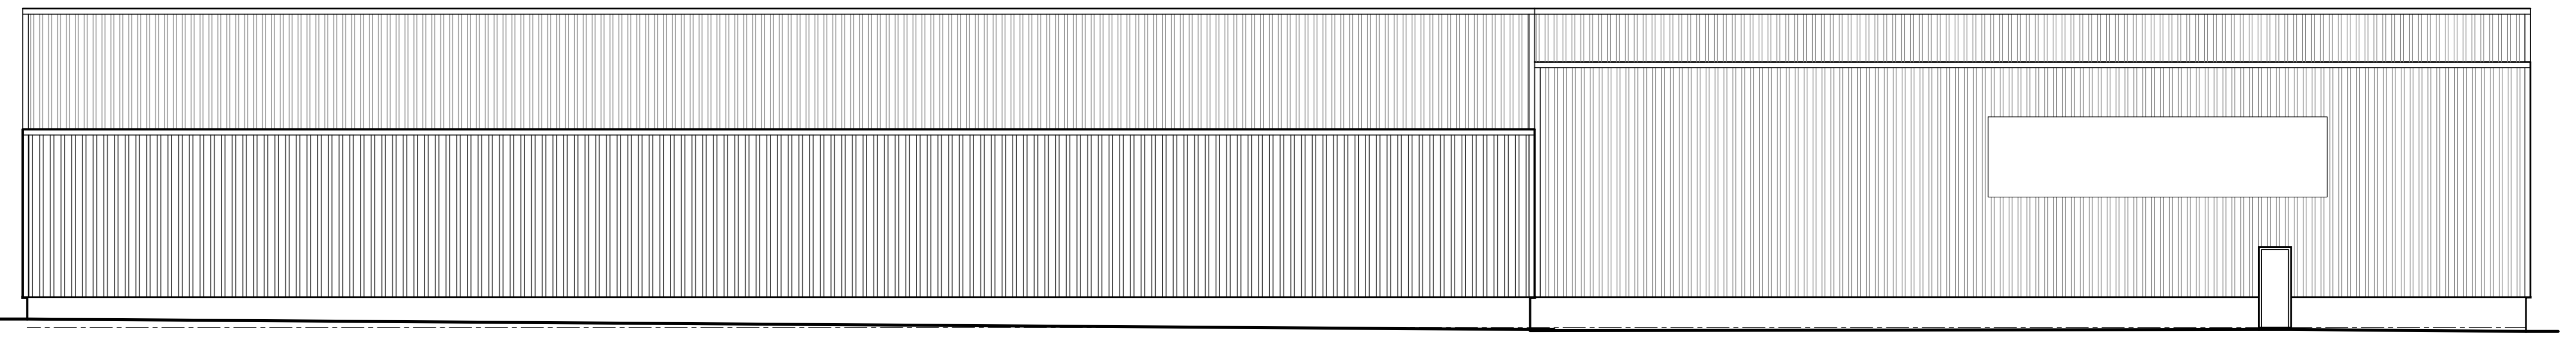

South East Elevation : Scale 1 : 100

North East Elevation : Scale 1 : 100

North West Elevation : Scale 1 : 100

South West Elevation : Scale 1 : 100

Cross Section A-A : Scale 1 : 50

Cross Section B-B : Scale 1 : 50

Title		Existing Building	
Date		Job No	
12/03/21		21032-E2	
Sheet		Drawn By	
AO		Jonathan Strachan	
Description		No	
Date		Description	
1 The Square, Mintlaw, Peterhead, Aberdeenshire AB42 5EH Tel : 01771 622296 E-mail : info@baxterdesigncompany.co.uk			