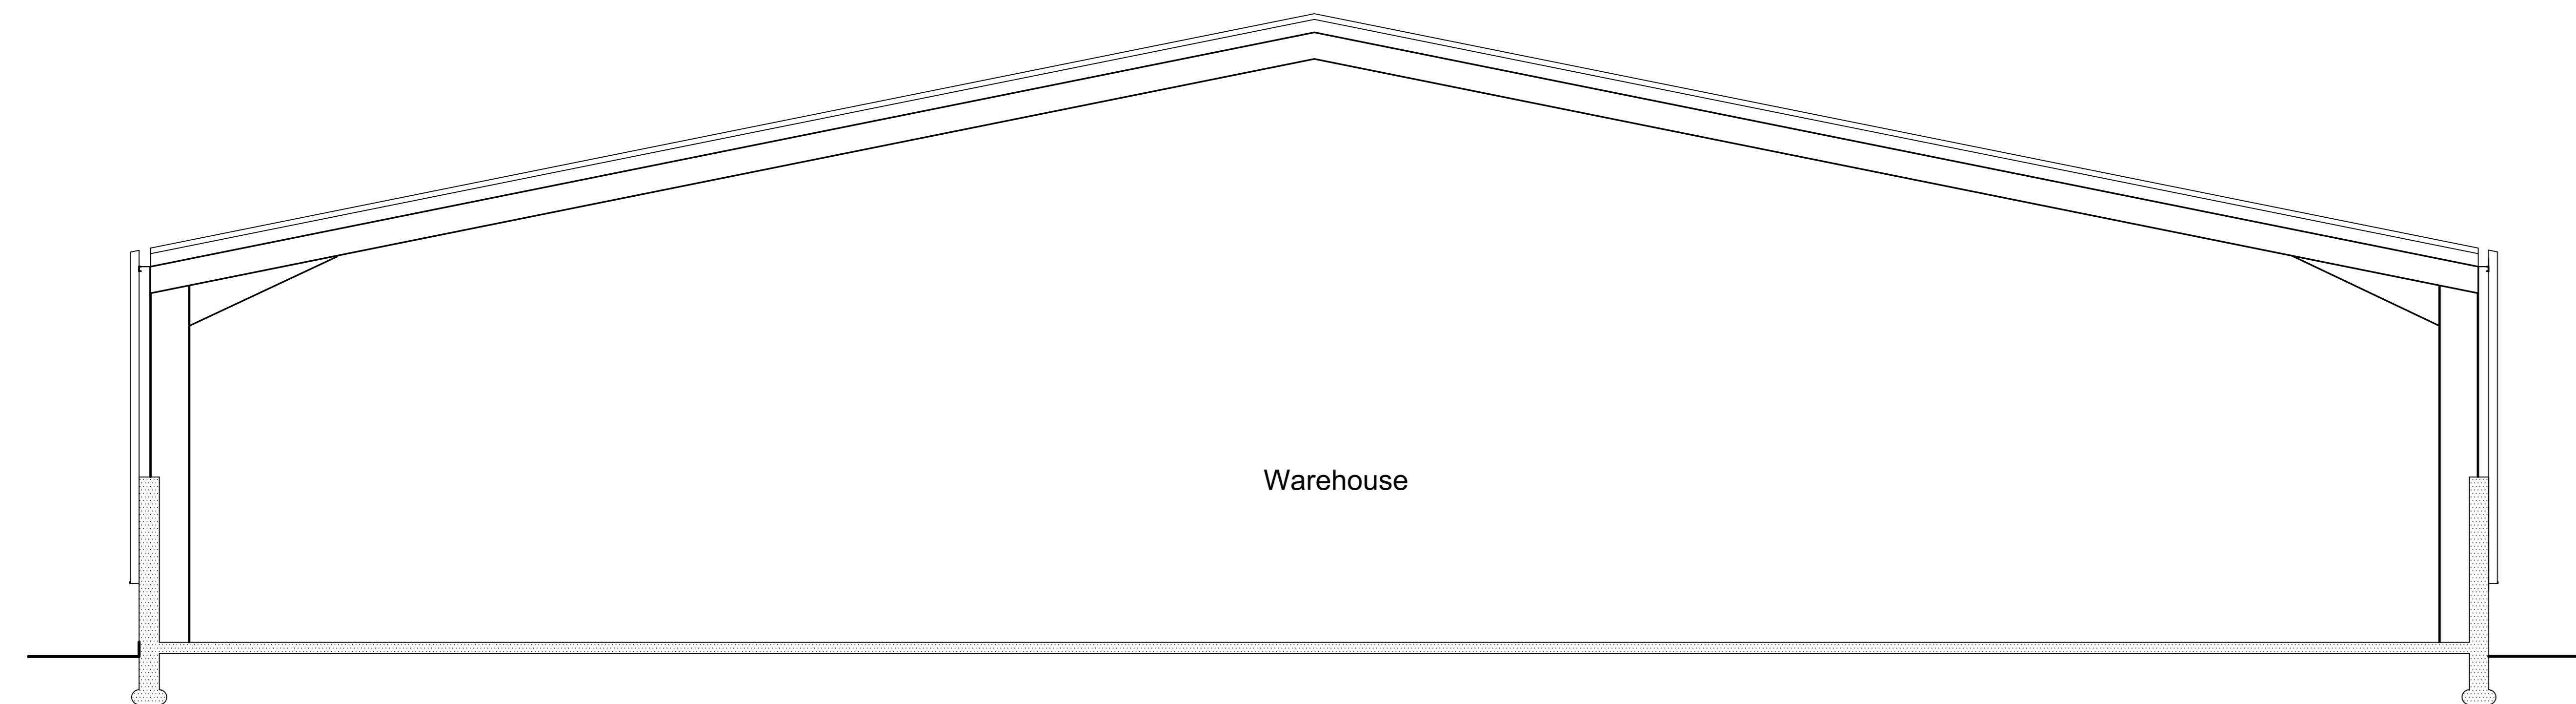

South East Elevation : Scale 1 : 100

North East Elevation : Scale 1 : 100

North West Elevation : Scale 1 : 100

South West Elevation : Scale 1 : 100

Cross Section A-A : Scale 1 : 50

Cross Section B-B : Scale 1 : 50

Title		Existing Building	
Date		Job No	
12/03/21		21032-E2	
Sheet		Drawn By	
AO		Jonathan Strachan	
Description		No	
Date		Description	
1 The Square, Mintlaw, Peterhead, Aberdeenshire AB42 5EH Tel : 01771 622296 E-mail : info@baxterdesigncompany.co.uk			