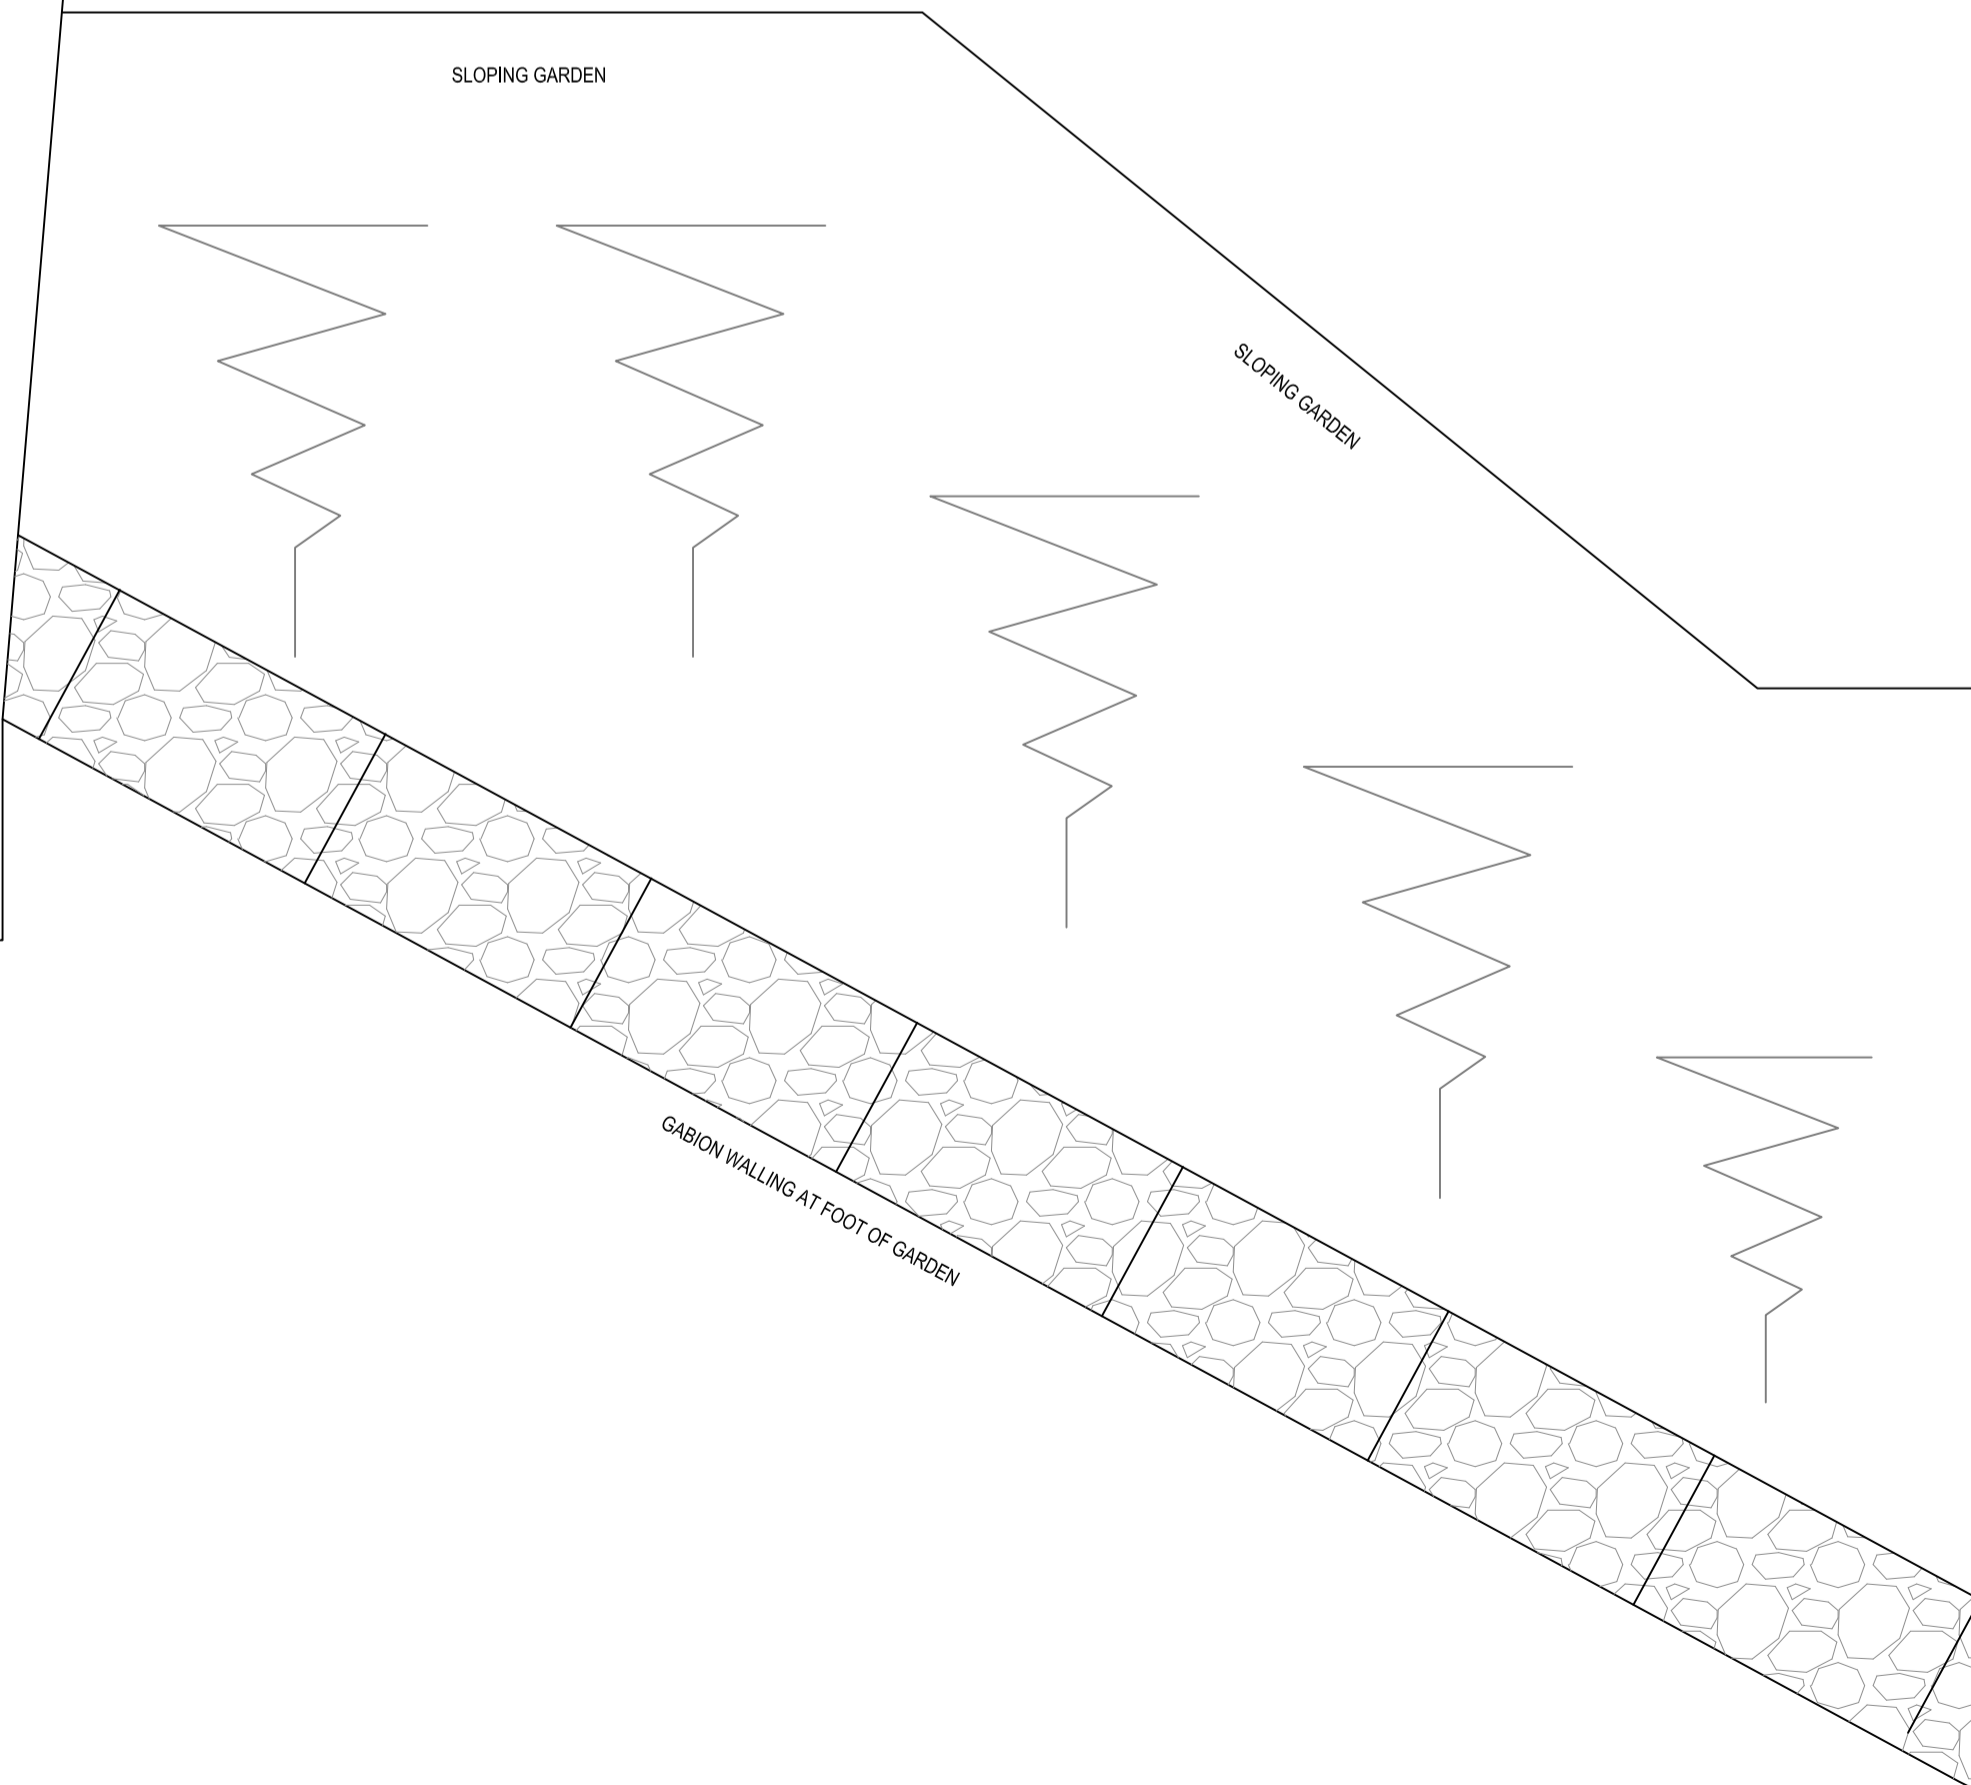

NEIGHBOUR
AT 1
DUNLING
GROVE