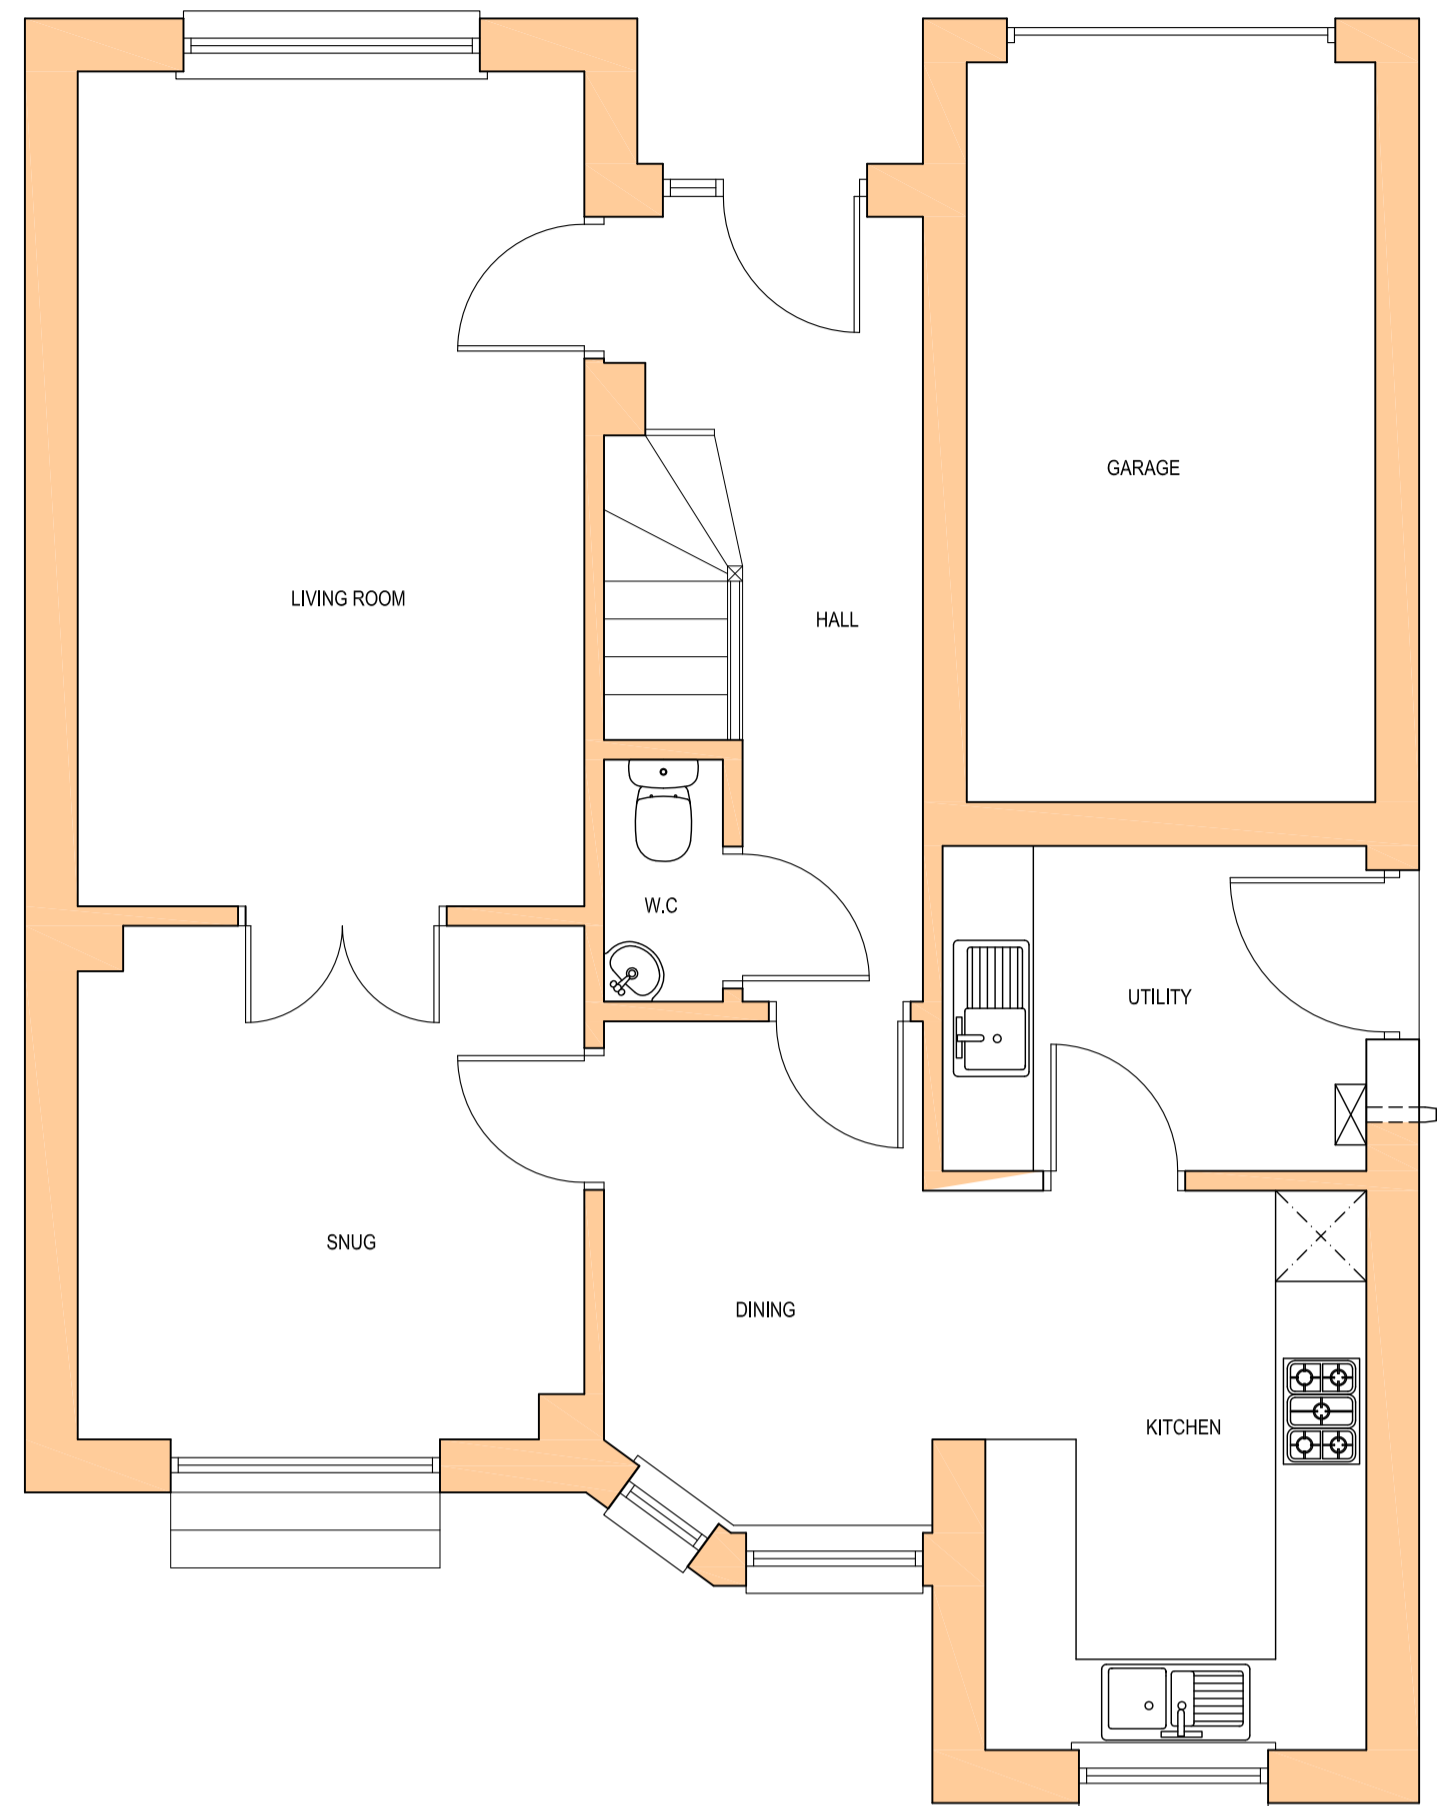

NEIGHBOUR
AT 1
DUNLING
GROVE