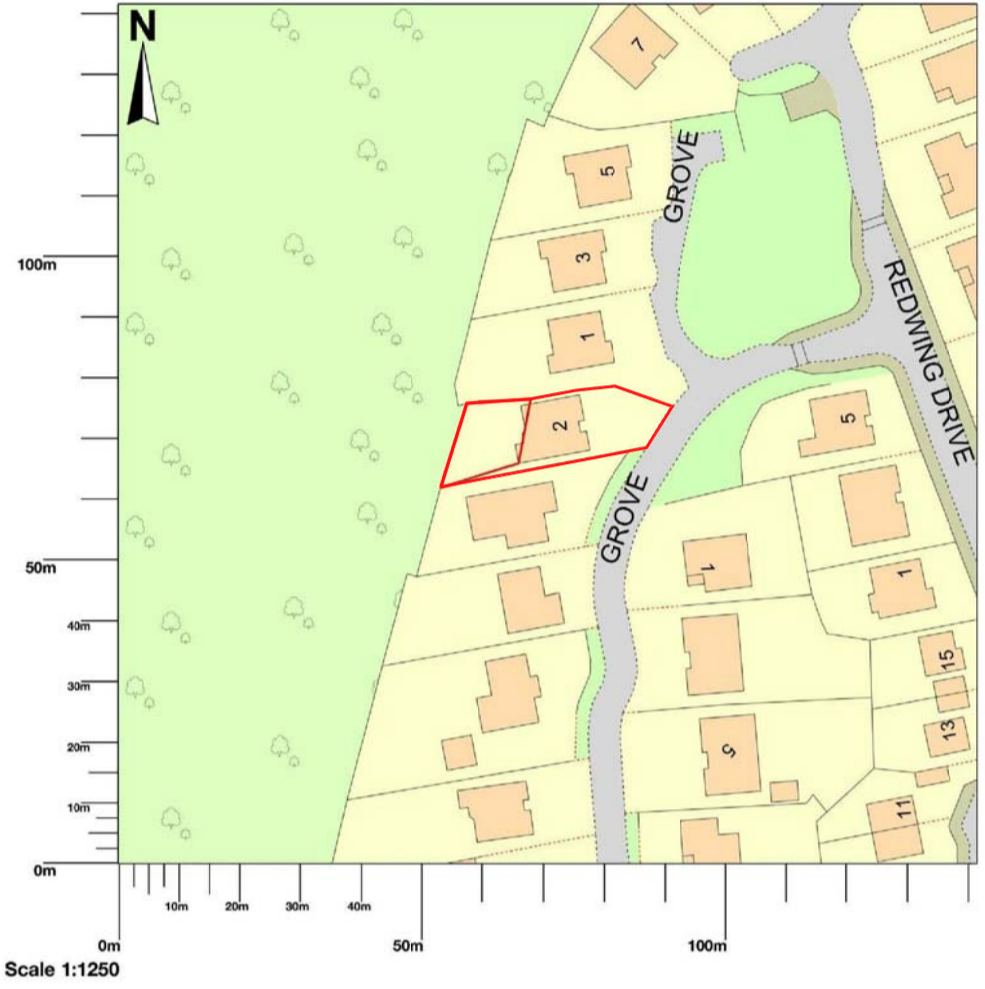

NEIGHBOUR
AT 3
LAPWING
GROVE

2 Lapwing Grove, Inverkip, Greenock, PA16 0LX