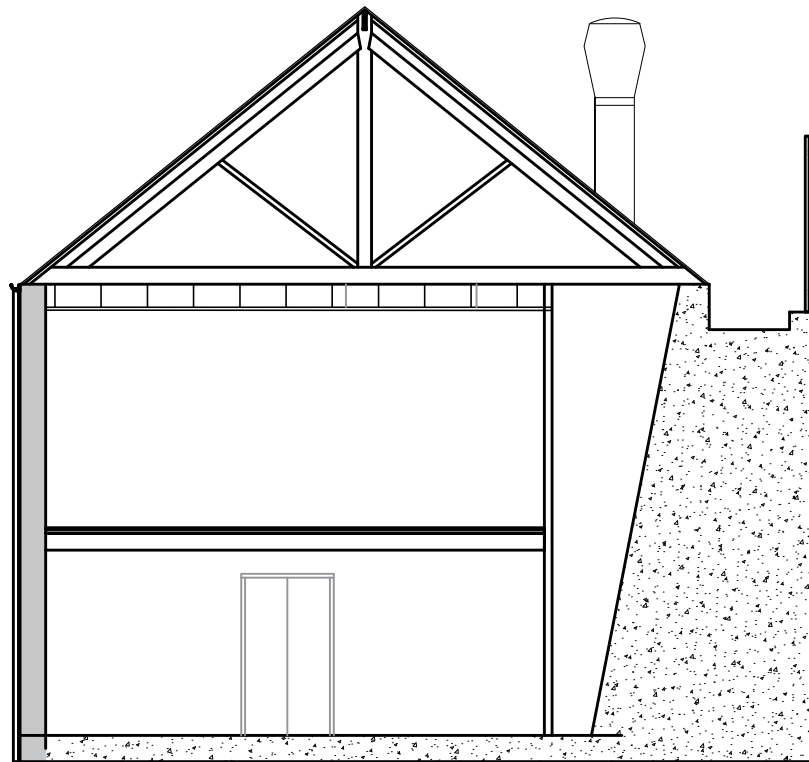

PROPOSED TYPICAL SECTION
1:100

PROPOSED TYPICAL SECTION
1:100

PLANNING ONLINE UK
www.planningonlineuk.co.uk
admin@planningonlineuk.co.uk

Bilton Building, North Shields
 Tyne & Wear, NE30 1HF

Change of Use
 Proposed Sections

THIS DRAWING IS COPYRIGHT
 Do not scale from these drawings

DRAWN AM

DATE 02.10.19

SCALE 1:100@A3

C815(0)08 A