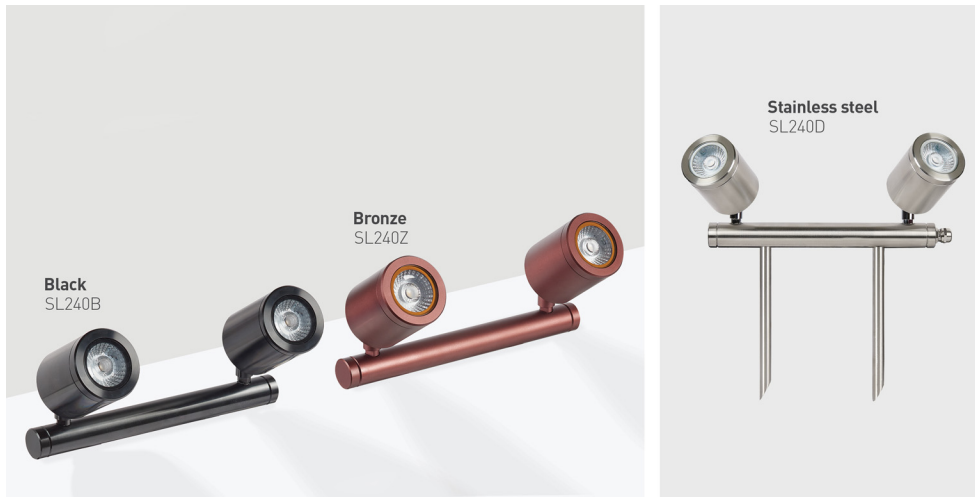

SPIKE LIGHTS SPECIFICATION SHEET

SL240

Mains voltage LED twin bar spike light

FEATURES

IP rating	IP65
Colour flexibility	Fixed colour
Tilttable	90°
Rotation angle	330°
Input	Mains AC
LED Lifetime	70,000h L70 B10
CRI	>80Ra
SDCM	3SDCM

INSTALLATION INFORMATION

Bathroom zone	-
Inrush Current	120A 37µs
Construction Material	Anodised aluminium
Weight	1401g
Maximum ambient temperature	35°C
Electric Class [1, 2, 3]	1

PHOTOMETRICS @ 25°C

Product code	Finish	Wattage	Colour	Beam angle	lm	lm/W	lx @ 1m
SL240ZWB27	Bronze Anodised Aluminium	11.4W	2700K	40°	1030	2 x 90	2 x 1171
SL240ZWB30	Bronze Anodised Aluminium	11.4W	3000K	40°	1040	2 x 91	2 x 1182
SL240ZWB40	Bronze Anodised Aluminium	11.4W	4000K	40°	1060	2 x 93	2 x 1205
SL240BWB27	Black Anodised Aluminium	11.4W	2700K	40°	1030	2 x 90	2 x 1171
SL240BWB30	Black Anodised Aluminium	11.4W	3000K	40°	1040	2 x 91	2 x 1182
SL240BWB40	Black Anodised Aluminium	11.4W	4000K	40°	1060	2 x 93	2 x 1205
SL240DWB27	Stainless Steel	11.4W	2700K	40°	1030	2 x 90	2 x 1171
SL240DWB30	Stainless Steel	11.4W	3000K	40°	1040	2 x 91	2 x 1182
SL240DWB40	Stainless Steel	11.4W	4000K	40°	1060	2 x 93	2 x 1205

/collingwoodlighting

/collingwoodlighting

collingwoodled

GUARANTEE / WARRANTY

7 year extended warranty available

FEATURES & BENEFITS

Adjustable bar-mounted twin heads, ideal for discreet illumination of shrubbery, trees and other landscape features

Easily ground mounted with two spikes and single cable for quick installation

Elegant and discreet black and bronze finishes

Mains voltage for easy installation

Highly efficient: up to 93lm/W

7-year warranty