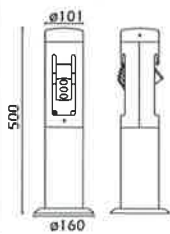

CYLIN 3

UT/CYLIN3-500

UT/CYLIN3-850

UT/CYLIN3-1300

h(m)	Eavg(lx)	Emax(lx)	D(m)
1	2006	2931	0.23
2	501.6	732.8	0.45
3	222.9	325.7	0.68
4	125.4	183.2	0.9
5	80.26	117.2	1.13

Light Output (Lumens) 395
Watt 3x3W LED
Finish: Graphite

CREE
Projector is directional
and anchor kit provided

CYLIN 6

UT/CYLIN6-1520

UT/CYLIN6-1100

UT/CYLIN6-730

CREE
Projector is directional
and anchor kit provided

h(m)	Eavg(lx)	Emax(lx)	D(m)
1	4039	5434	0.32
2	1010	1358	0.64
3	448.7	603.7	0.96
4	252.4	339.6	1.28
5	161.5	217.3	1.6

Light Output (Lumens) 810
Watt 2x3*3W LED
Finish: Graphite