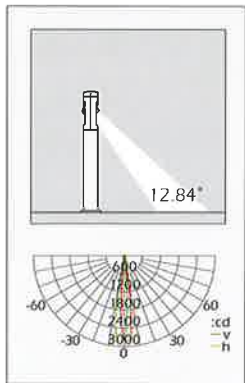

CYLIN 3

UT/CYLIN3-500

UT/CYLIN3-850

UT/CYLIN3-1300

h(m)	Eavg(lx)	Emax(lx)	D(m)
1	2006	2931	0.23
2	501.6	732.8	0.45
3	222.9	325.7	0.68
4	125.4	183.2	0.9
5	80.26	117.2	1.13

Light Output (Lumens) 395
Watt 3x3W LED
Finish: Graphite

CREE
Projector is directional
and anchor kit provided

CYLIN 6

UT/CYLIN6-1520

UT/CYLIN6-1100

UT/CYLIN6-730

CREE
Projector is directional
and anchor kit provided

h(m)	Eavg(lx)	Emax(lx)	D(m)
1	4039	5434	0.32
2	1010	1358	0.64
3	448.7	603.7	0.96
4	252.4	339.6	1.28
5	161.5	217.3	1.6

Light Output (Lumens) 810
Watt 2x3*3W LED
Finish: Graphite