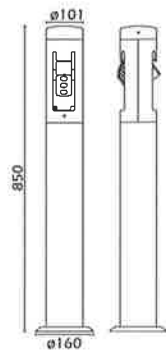

CYLIN 3

UT/CYLIN3-500

UT/CYLIN3-850

UT/CYLIN3-1300

h(m)	Eavg(lx)	Emax(lx)	D(m)
1	2006	2931	0.23
2	501.6	732.8	0.45
3	222.9	325.7	0.68
4	125.4	183.2	0.9
5	80.26	117.2	1.13

Light Output (Lumens) 395
Watt 3x3W LED
Finish: Graphite

CREE
Projector is directional
and anchor kit provided

CYLIN 6

UT/CYLIN6-1520

UT/CYLIN6-1100

UT/CYLIN6-730

CREE
Projector is directional
and anchor kit provided

h(m)	Eavg(lx)	Emax(lx)	D(m)
1	4039	5434	0.32
2	1010	1358	0.64
3	448.7	603.7	0.96
4	252.4	339.6	1.28
5	161.5	217.3	1.6

Light Output (Lumens) 810
Watt 2x3*3W LED
Finish: Graphite