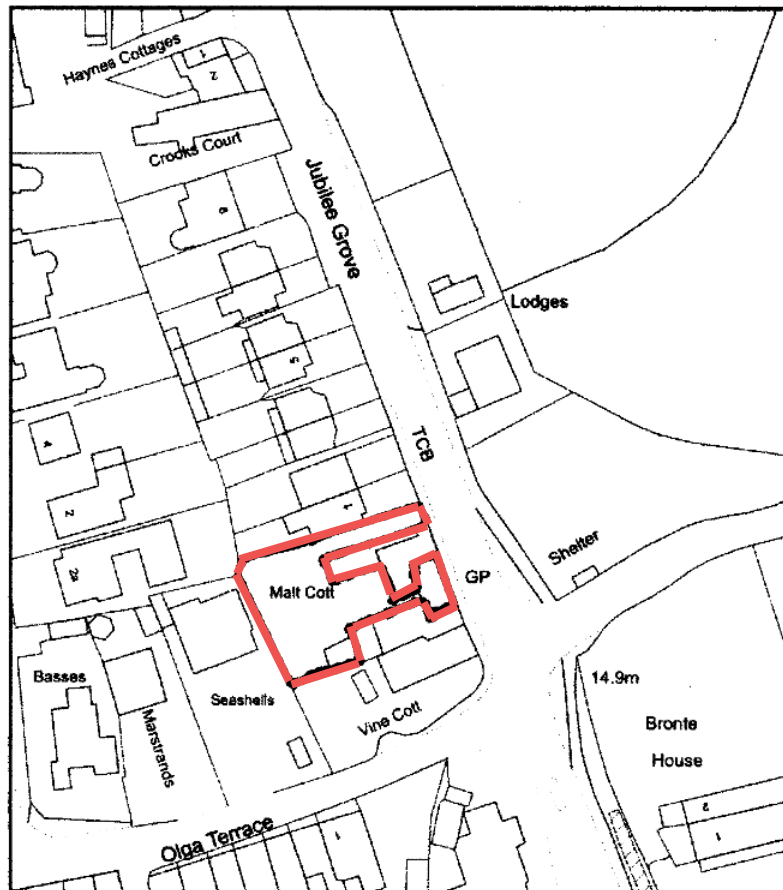

Old Orchard Location Plan

Plan Produced for: Anthony Jackson
Date Produced: 11 May 2021
Plan Reference Number: TQRQM21131142444170
Scale: 1:1250 @ A4