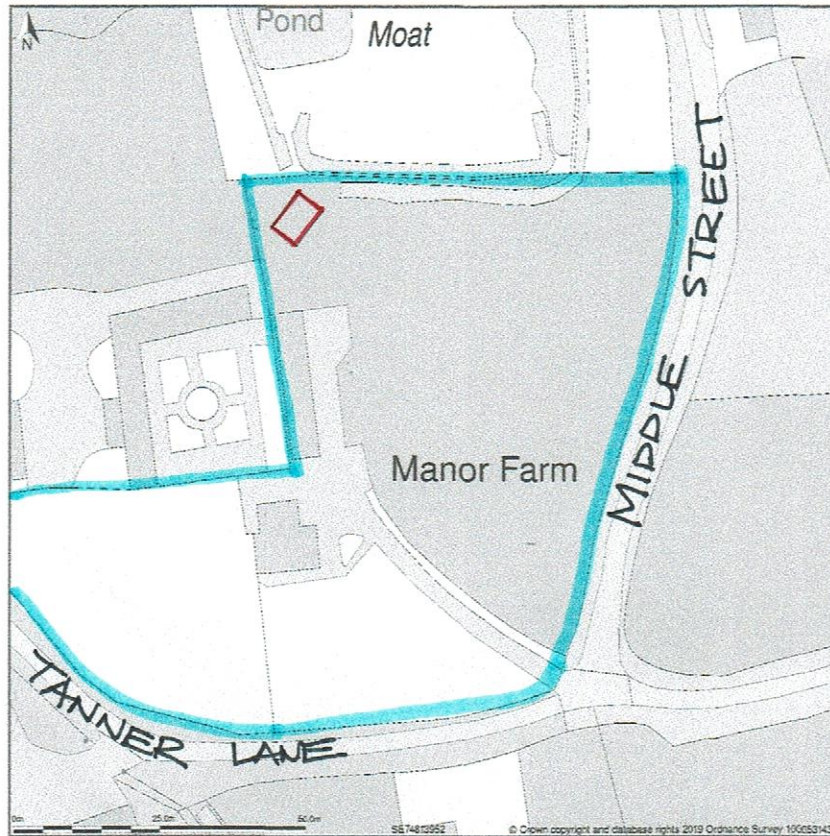

Manor House Farm, Middle Street, Laytham, East Riding Of Yorkshire, YO42 4PR

Site Plan shows area bounded by: 474748.13, 439457.82 474889.55, 439599.24 (at a scale of 1:1250), OSGridRef: SE74813952. The representation of a road, track or path is no evidence of a right of way. The representation of features as lines is no evidence of a property boundary.

Produced on 6th Aug 2019 from the Ordnance Survey National Geographic Database and incorporating surveyed revision available at this date. Reproduction in whole or part is prohibited without the prior permission of Ordnance Survey. © Crown copyright 2019. Supplied by [www.buyaplan.co.uk](http://www.buyaplan.co.uk) a licensed Ordnance Survey partner (100053143). Unique plan reference: #00445214-783BF8