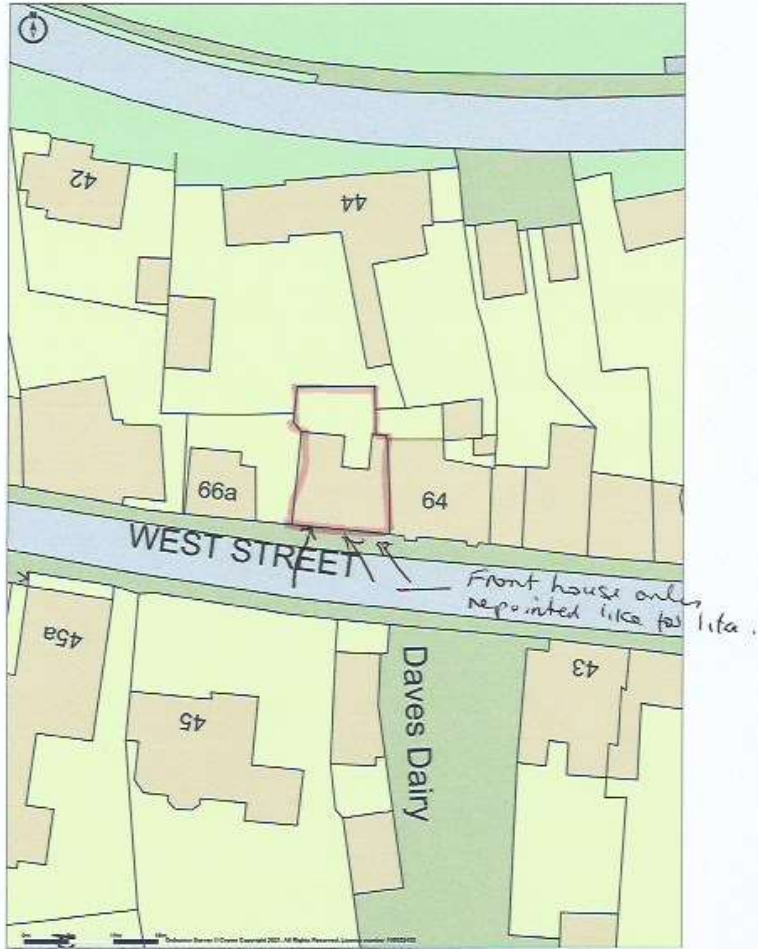

Hainton House, 66 West Street, King's Cliffe, PE8 6XA

Promap
© LANDMARK INFORMATION

Woodford & Co.
PROPERTY CONSULTANTS & AUCTIONEERS