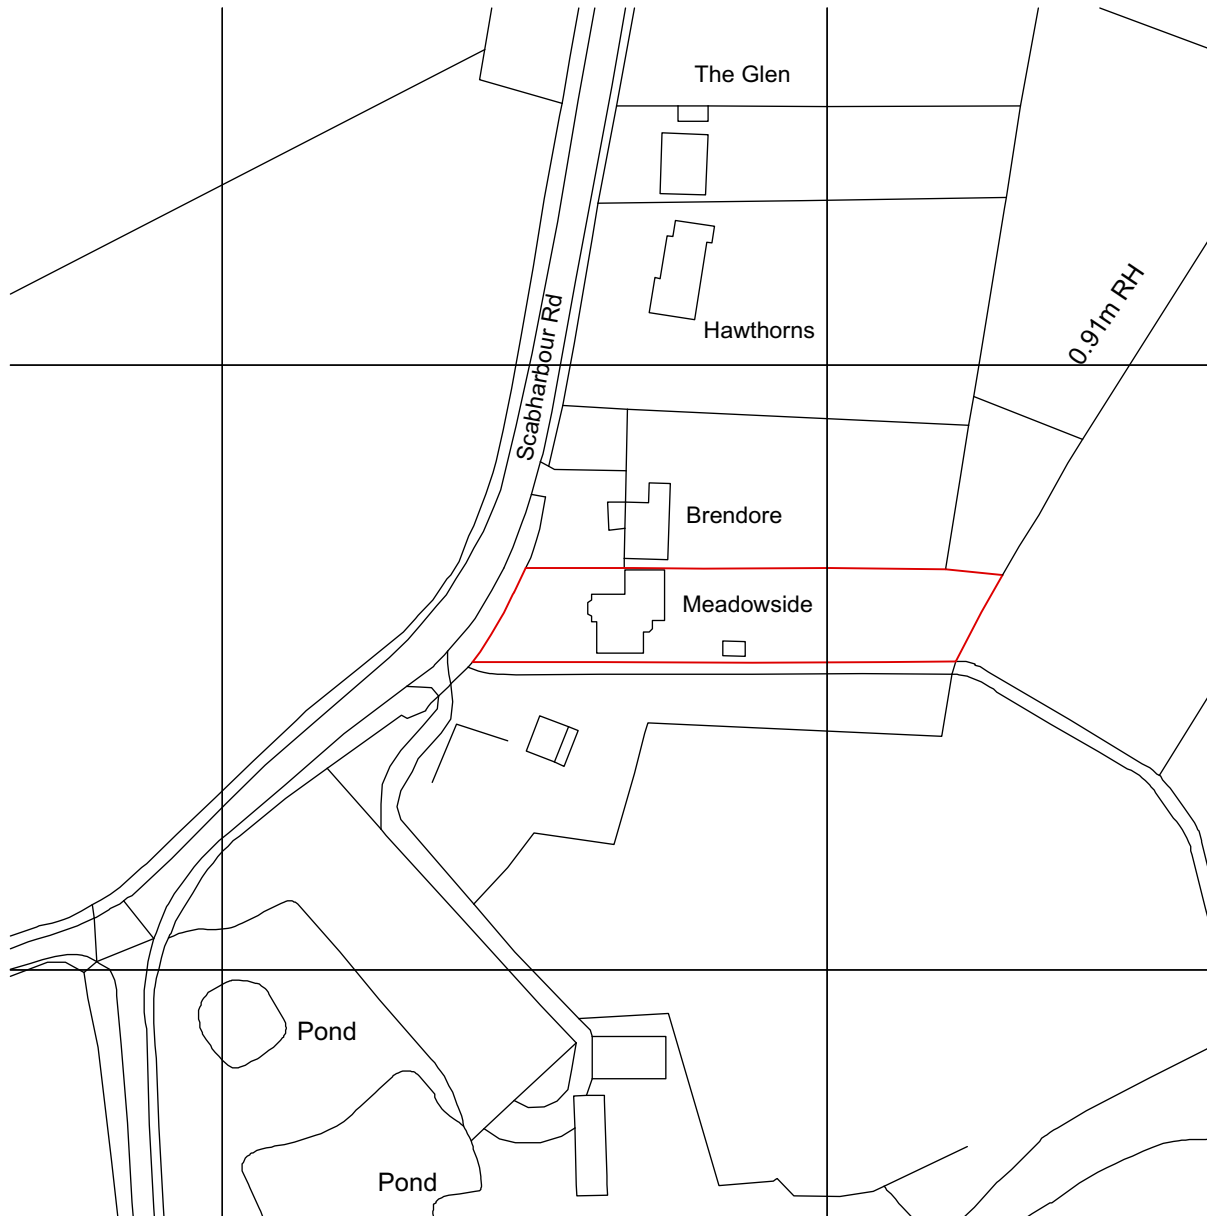

The copyright of this drawing is vested in Robinson Waters Architects Ltd and must not be copied or reproduced without written consent.

Project:		Meadowside Sevenoaks Weald Kent	
Drg title:		Location Plan	
Date:	December 2019	Scale:	1:1250@A4
Drg no:	RWA18/105-100	Rev:	A