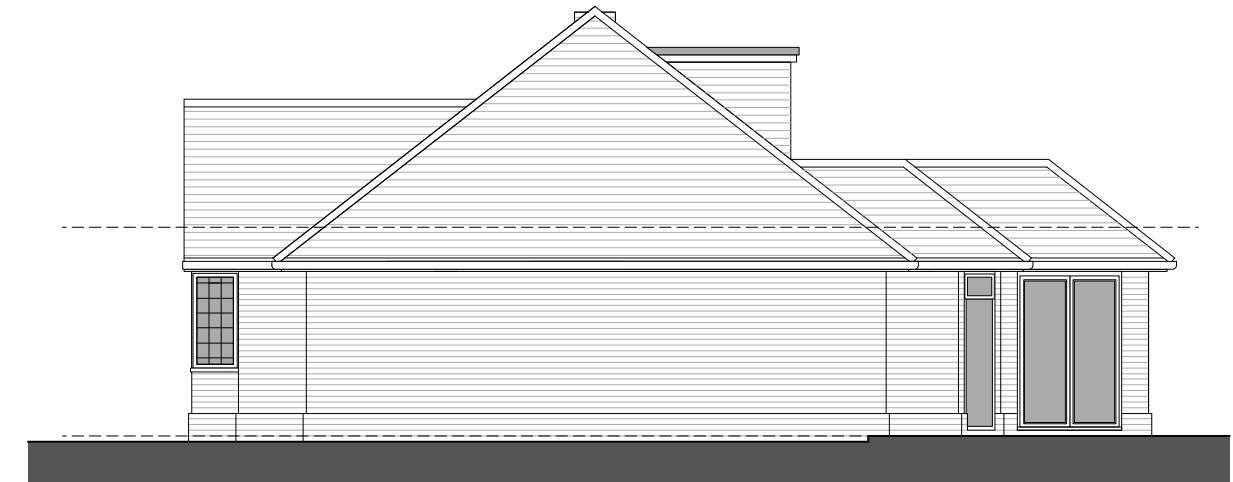

The copyright of this drawing is vested in Robinson Waters Architects Ltd and must not be copied or reproduced without written consent.

North Elevation

West Elevation

East Elevation

South Elevation

Project:		Medowside Sevenoaks Weald Kent	
Drg title:		Existing Elevations	
Date:	March 2020	Scale:	1:100@A3
Drg no:	<b>RWA18/105-BR06</b>	Rev:	-