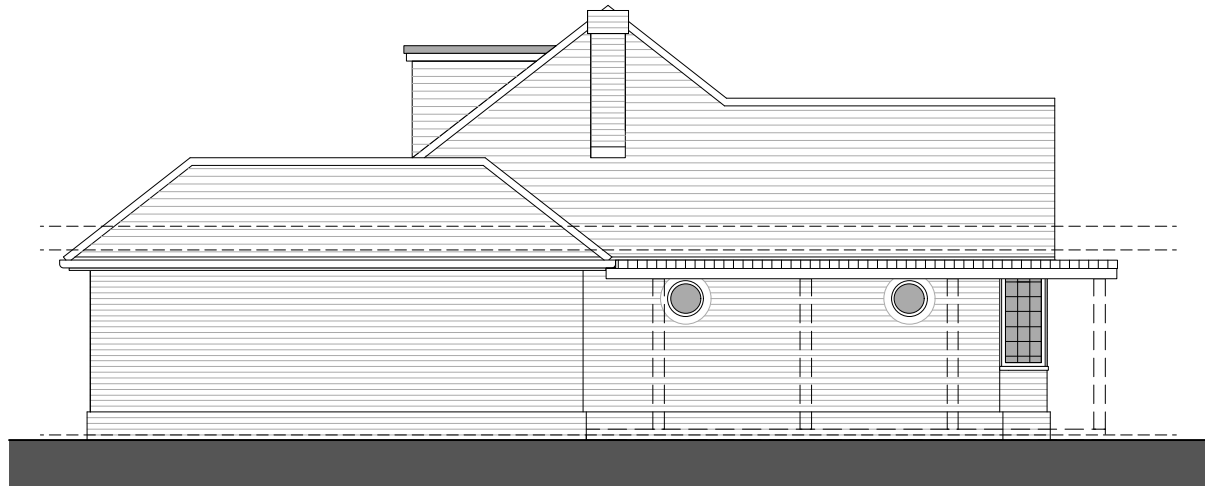

The copyright of this drawing is vested in Robinson Waters Architects Ltd and must not be copied or reproduced without written consent.

North Elevation

West Elevation

East Elevation

South Elevation

Project:		Medowside Sevenoaks Weald Kent	
Drg title:		Existing Elevations	
Date:	March 2020	Scale:	1:100@A3
Drg no:	<b>RWA18/105-BR06</b>	Rev:	-