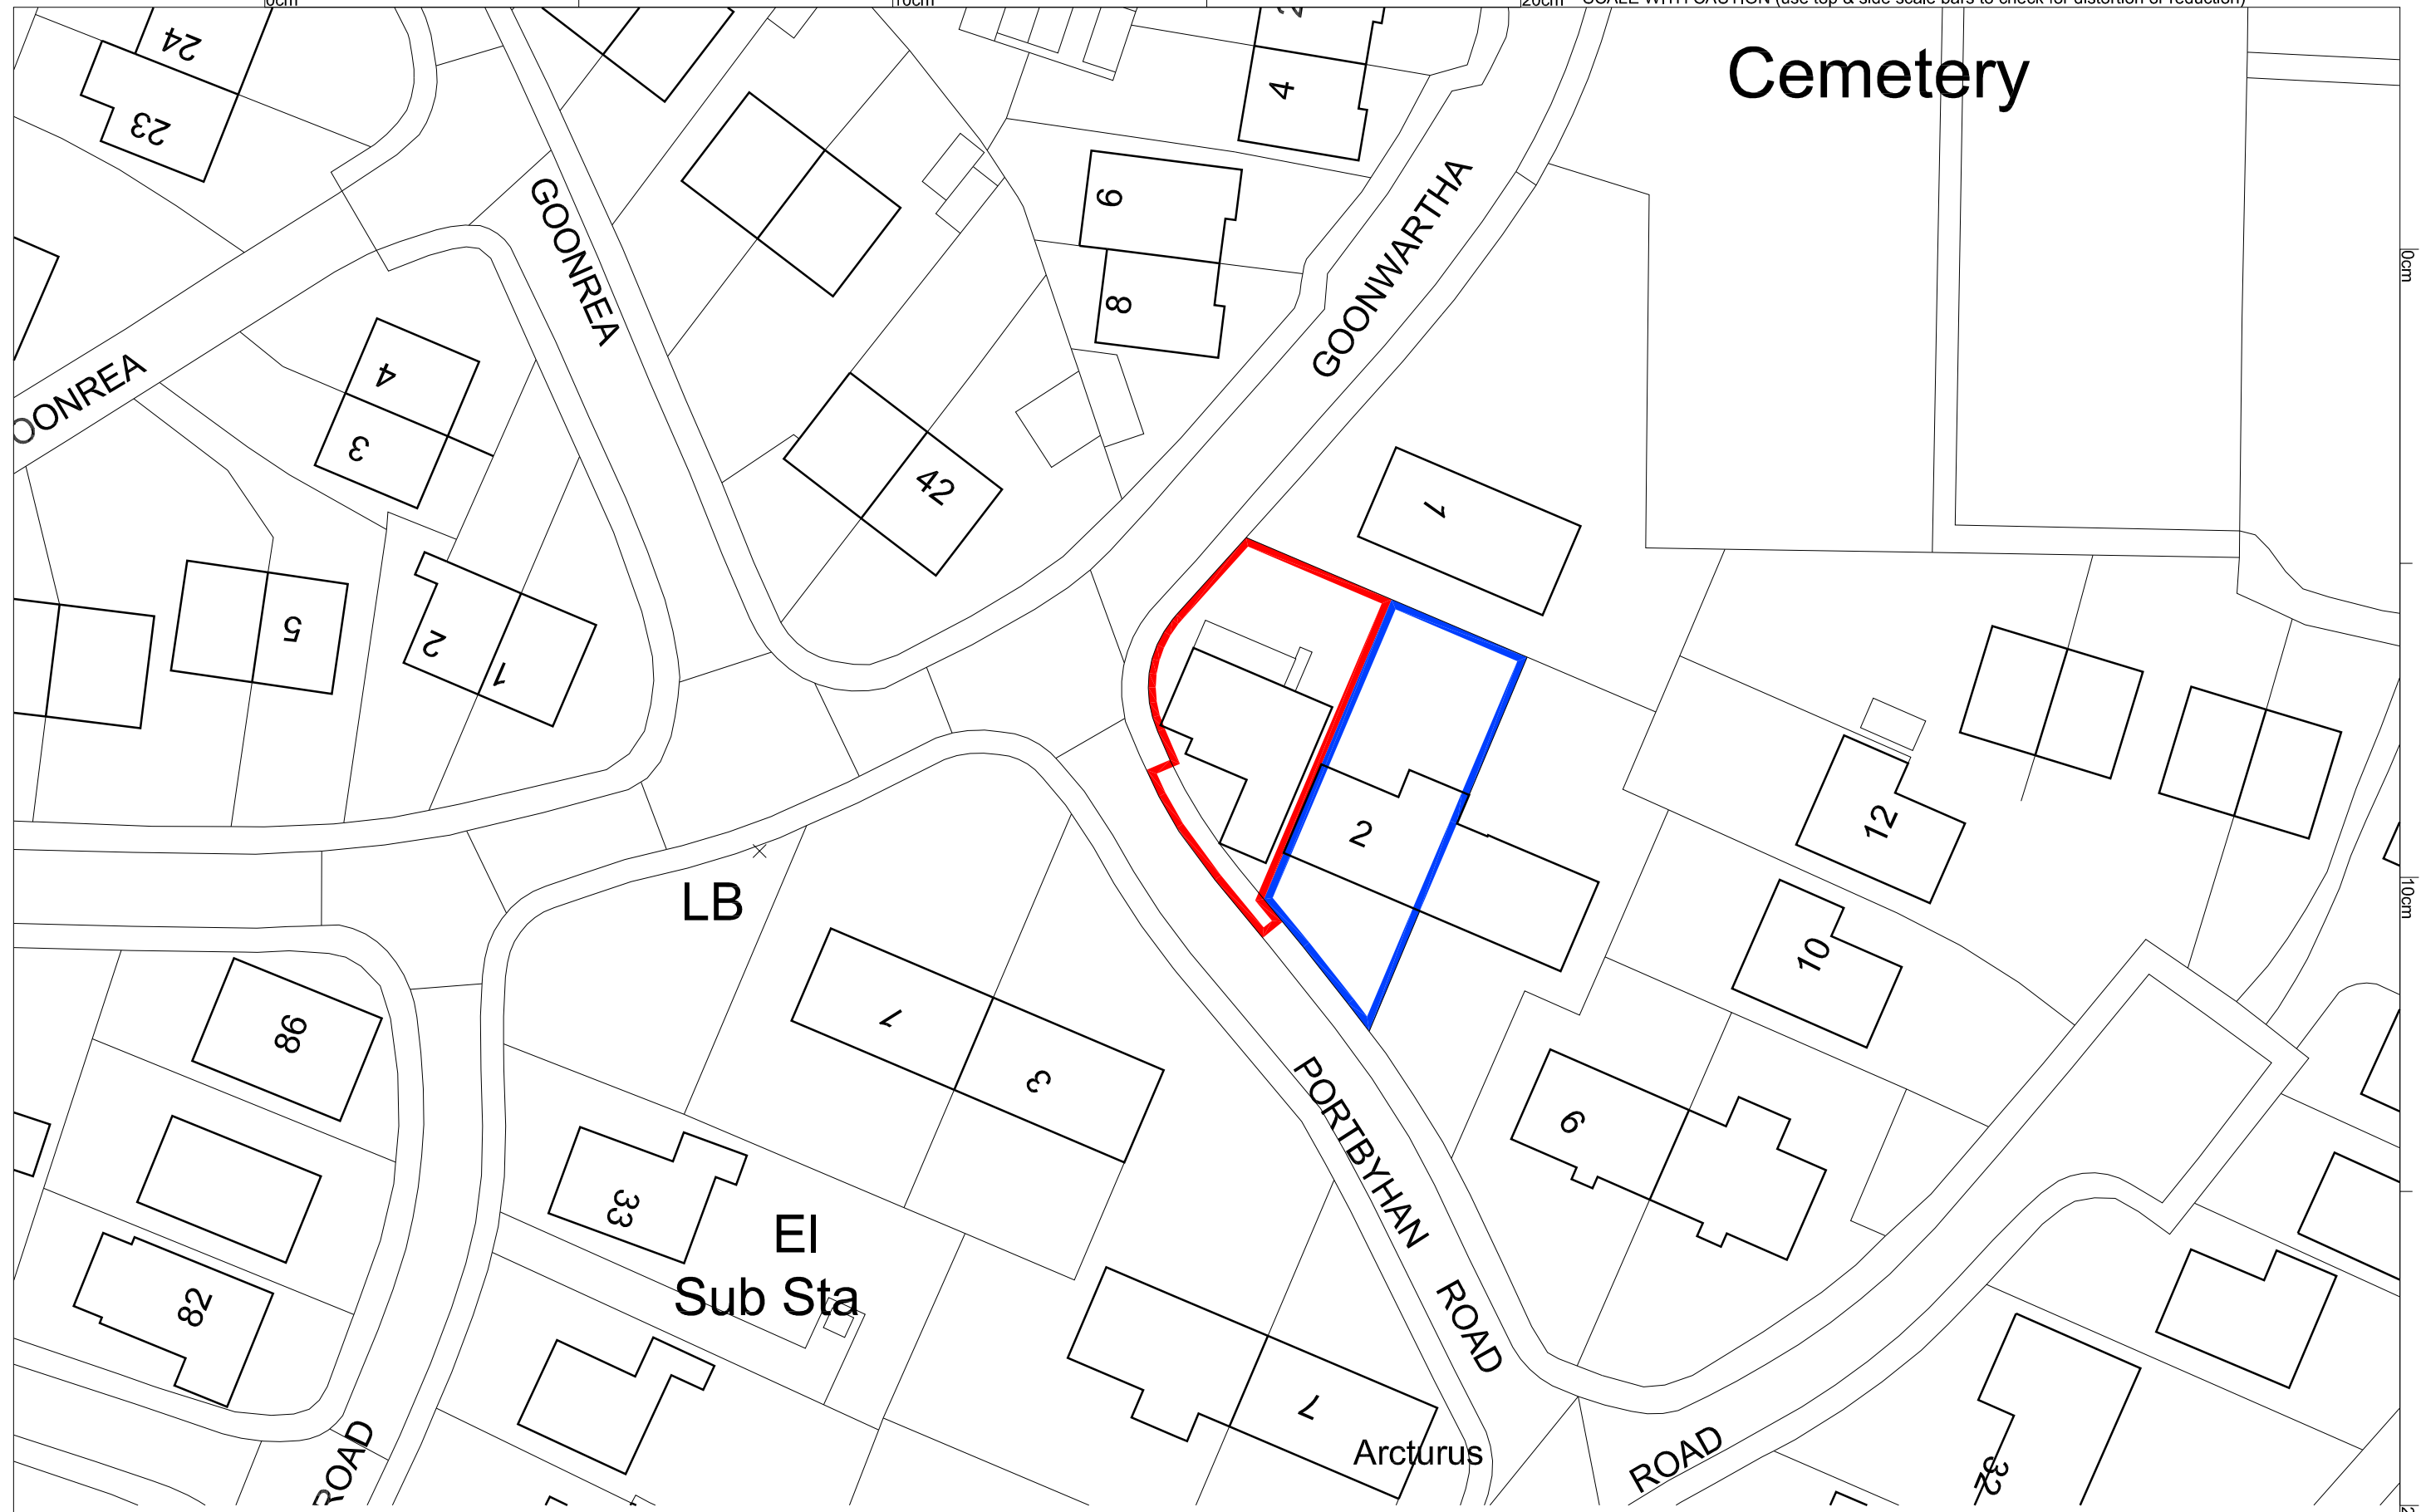

10cm

10cm

20cm

SCALE WITH CAUTION (use top & side scale bars to check for distortion or reduction)

Cemetery

10cm

10cm

20cm

STUDIO WINTER
Chartered Architect

NEW DWELLING AT 2 PORTBYHAN ROAD, LOOE I:500 [A3] JANUARY 2021 SCHEME DESIGN I: BLOCK PLAN 19/1548/20

Let.	Date dd/mm/yy	Drawn	Revision Description
-	-	-	-

(OS by others with any errors or omissions therein)