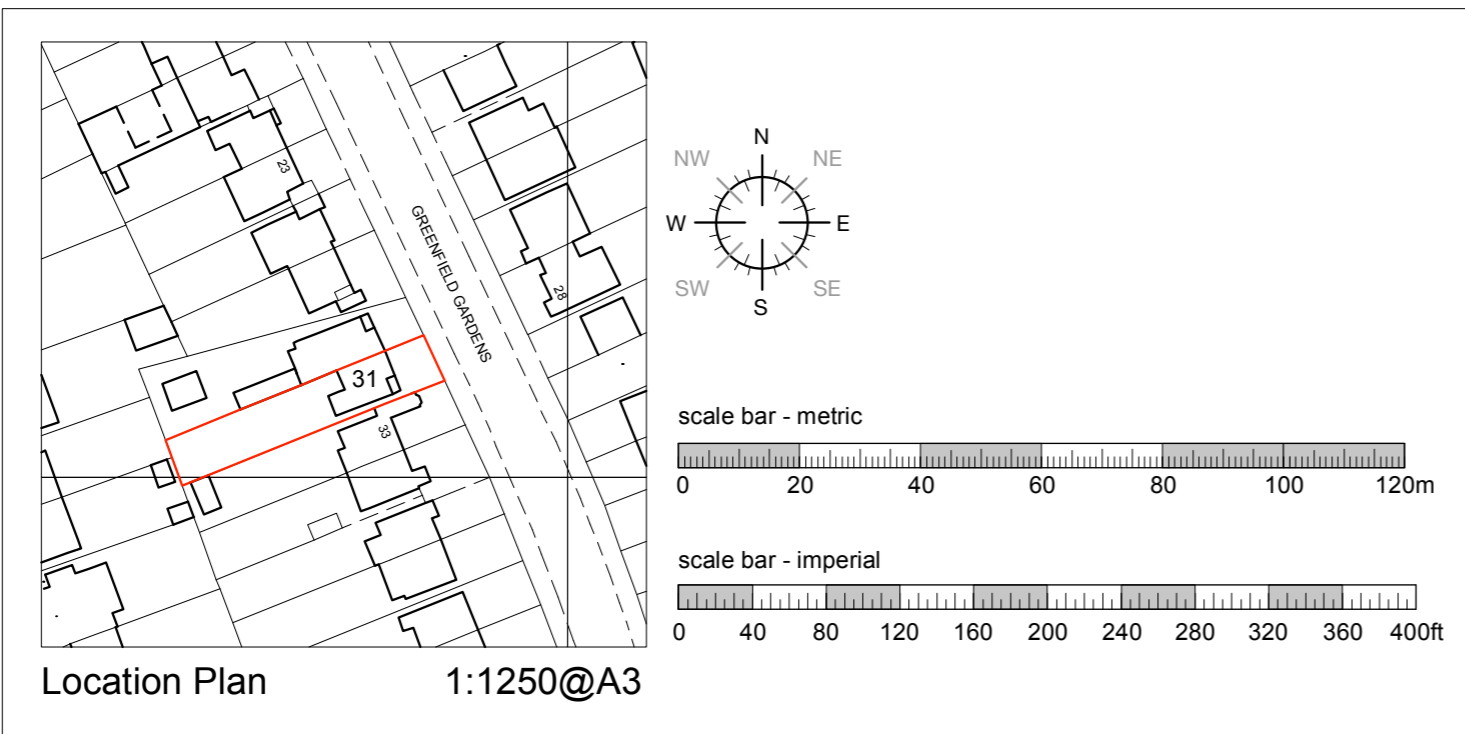

EXISTING

EXISTING

Site Plan 1:200

Site Plan 1:200@A3

Location Plan 1:1250@A3

BROD WIGHT
Architects
 8a Baynes Mews --- London --- NW3 5BH

31 Greenfield Gardens
 London, NW2 1HT

www.brodwight.co.uk office@brodwight.co.uk
 Tel 020 7722 0810 This drawing is copyright

Drawing Title:
Location + Existing Site Plan

Drawing Ref:
1100-S03-01

Date July 2020 Scale 1:1250 + 1:200 @ A3