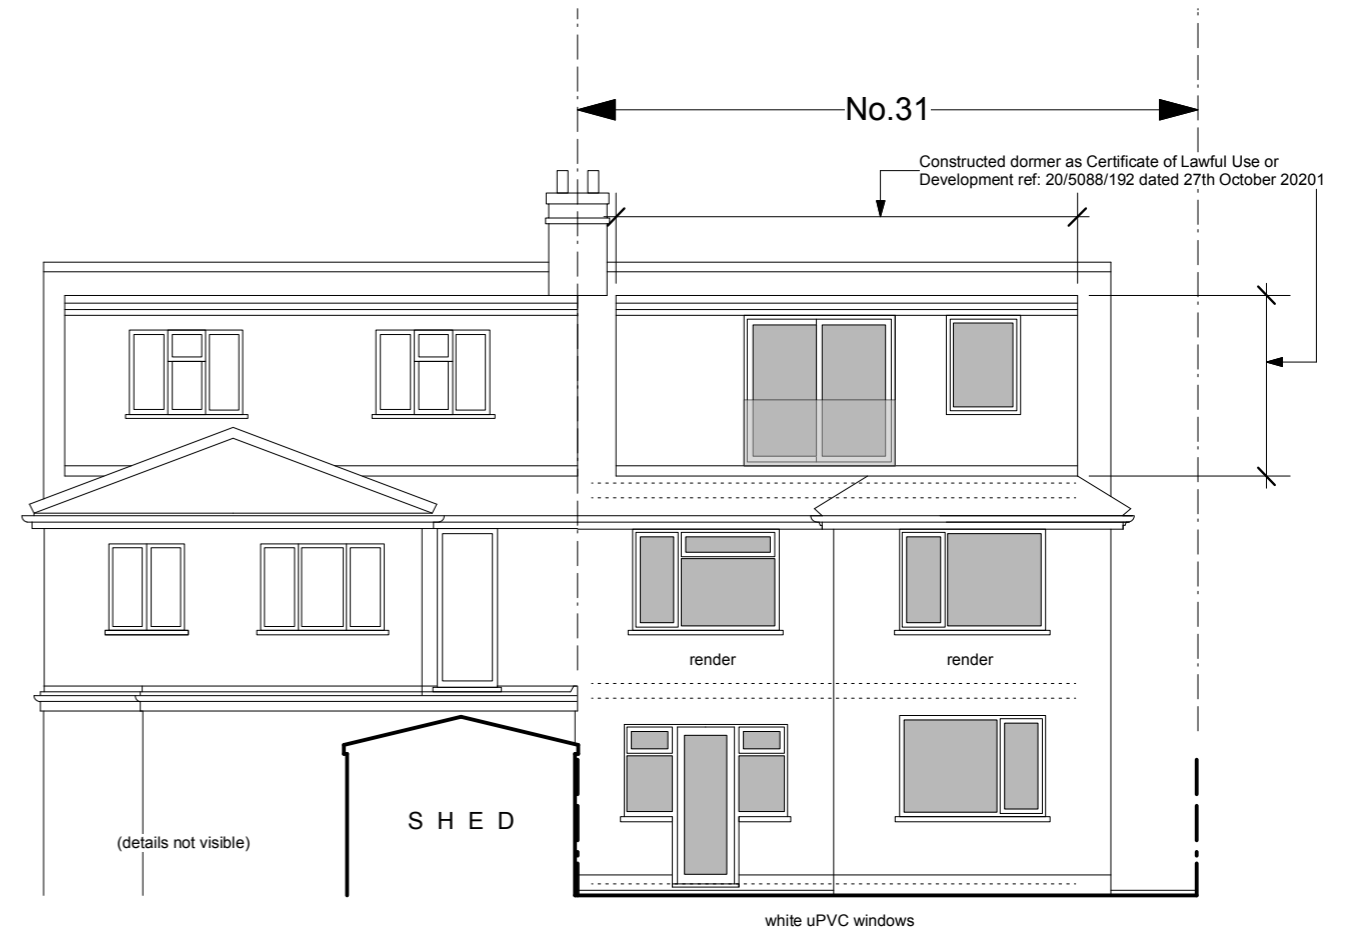

Front Elevation

Rear Elevation

BROD WIGHT
Architects
 8a Baynes Mews --- London --- NW3 5BH

31 Greenfield Gardens
London, NW2 1HT

www.brodwight.co.uk office@brodwight.co.uk
 Tel 020 7722 0810 This drawing is copyright

Drawing Title:
Existing Front + Rear
Elevations

Drawing Ref:
1100-S03-04

Date July 2020 Scale 1:100 @ A3, 1:50 @ A1