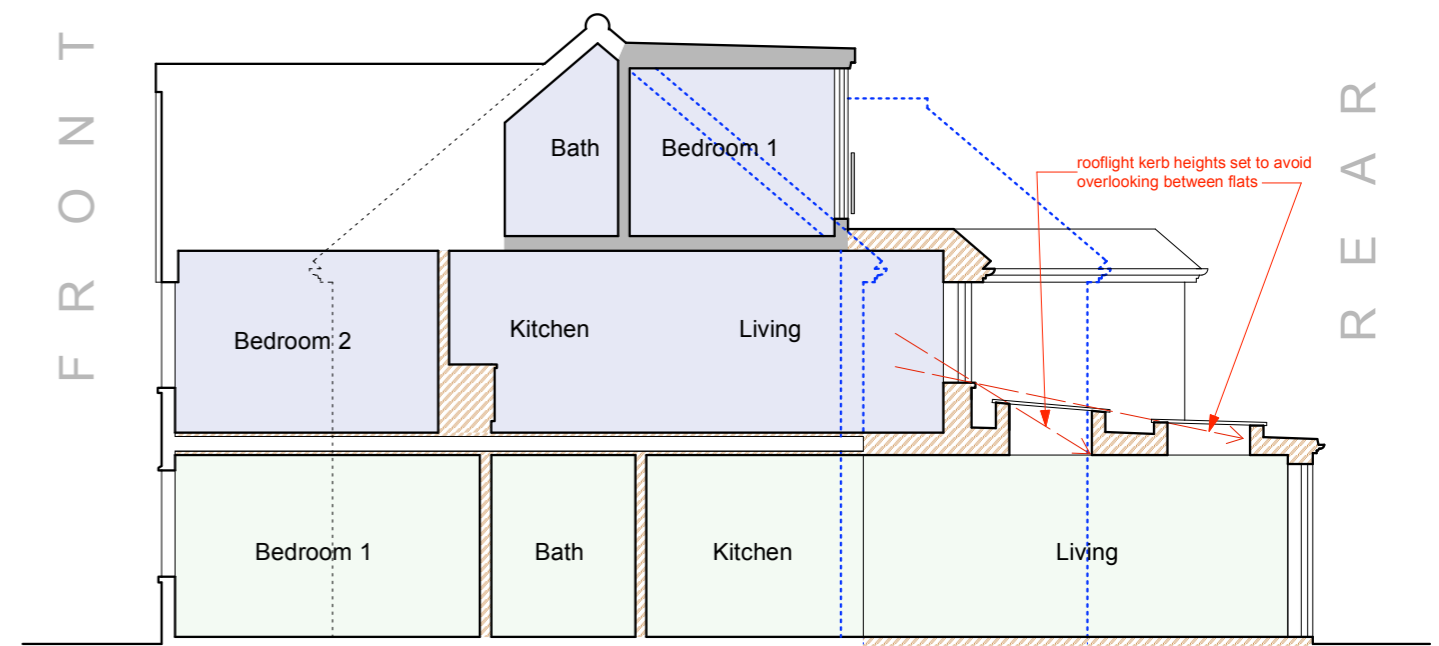

Side Elevation

Section A - A

**BROD WIGHT**  
**Architects**  
 8a Baynes Mews --- London --- NW3 5BH

31 Greenfield Gardens  
 London, NW2 1HT

www.brodwight.co.uk office@brodwight.co.uk  
 Tel 020 7722 0810 This drawing is copyright

Drawing Title:

**Proposed Side Elevation +  
 Section A-A**

Drawing Ref:

**1100-AP3-05**

Date  
 July 2020

Scale  
 1:100 @ A3, 1:50 @ A1

scale bar - metric

scale bar - imperial

	Existing Walls
	Proposed/New Walls
	Existing Walls to be removed