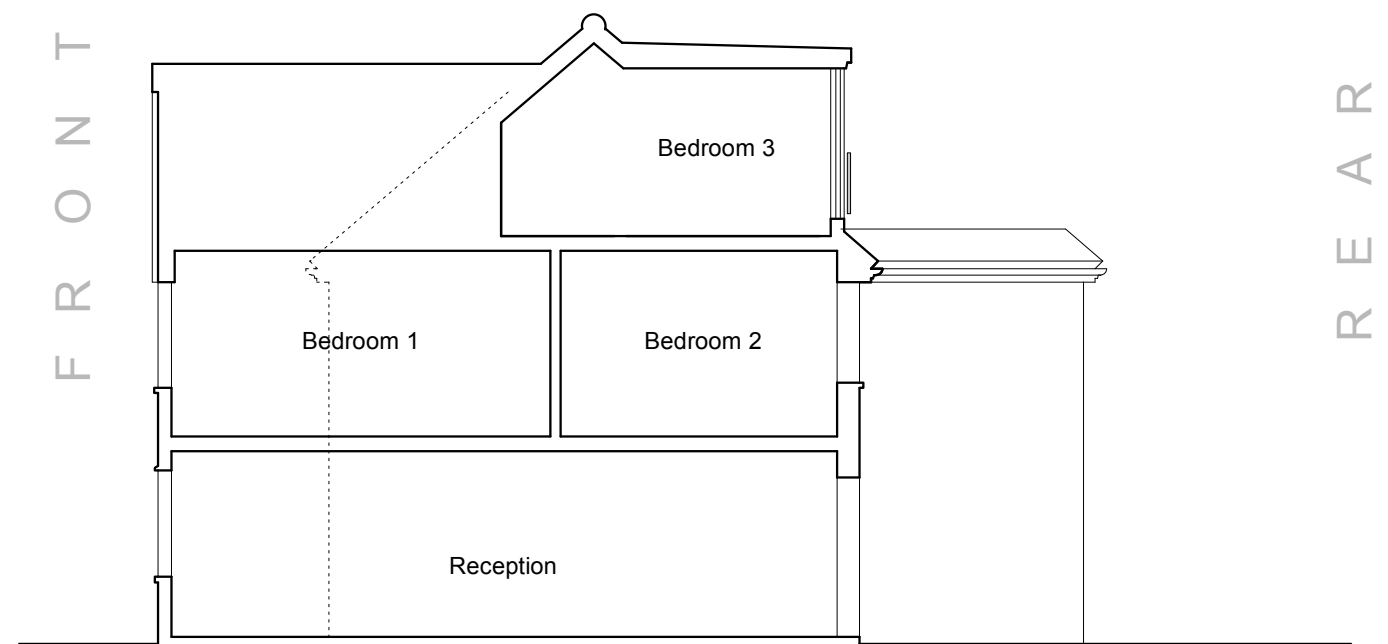

Side Elevation

Section A - A

BROD WIGHT
Architects
 8a Baynes Mews --- London --- NW3 5BH

31 Greenfield Gardens
 London, NW2 1HT

www.brodwight.co.uk office@brodwight.co.uk
 Tel 020 7722 0810 This drawing is copyright

Drawing Title:
**Existing Side Elevation +
 Section A-A**

Drawing Ref:
1100-S03-05

Date July 2020 Scale 1:100 @ A3, 1:50 @ A1