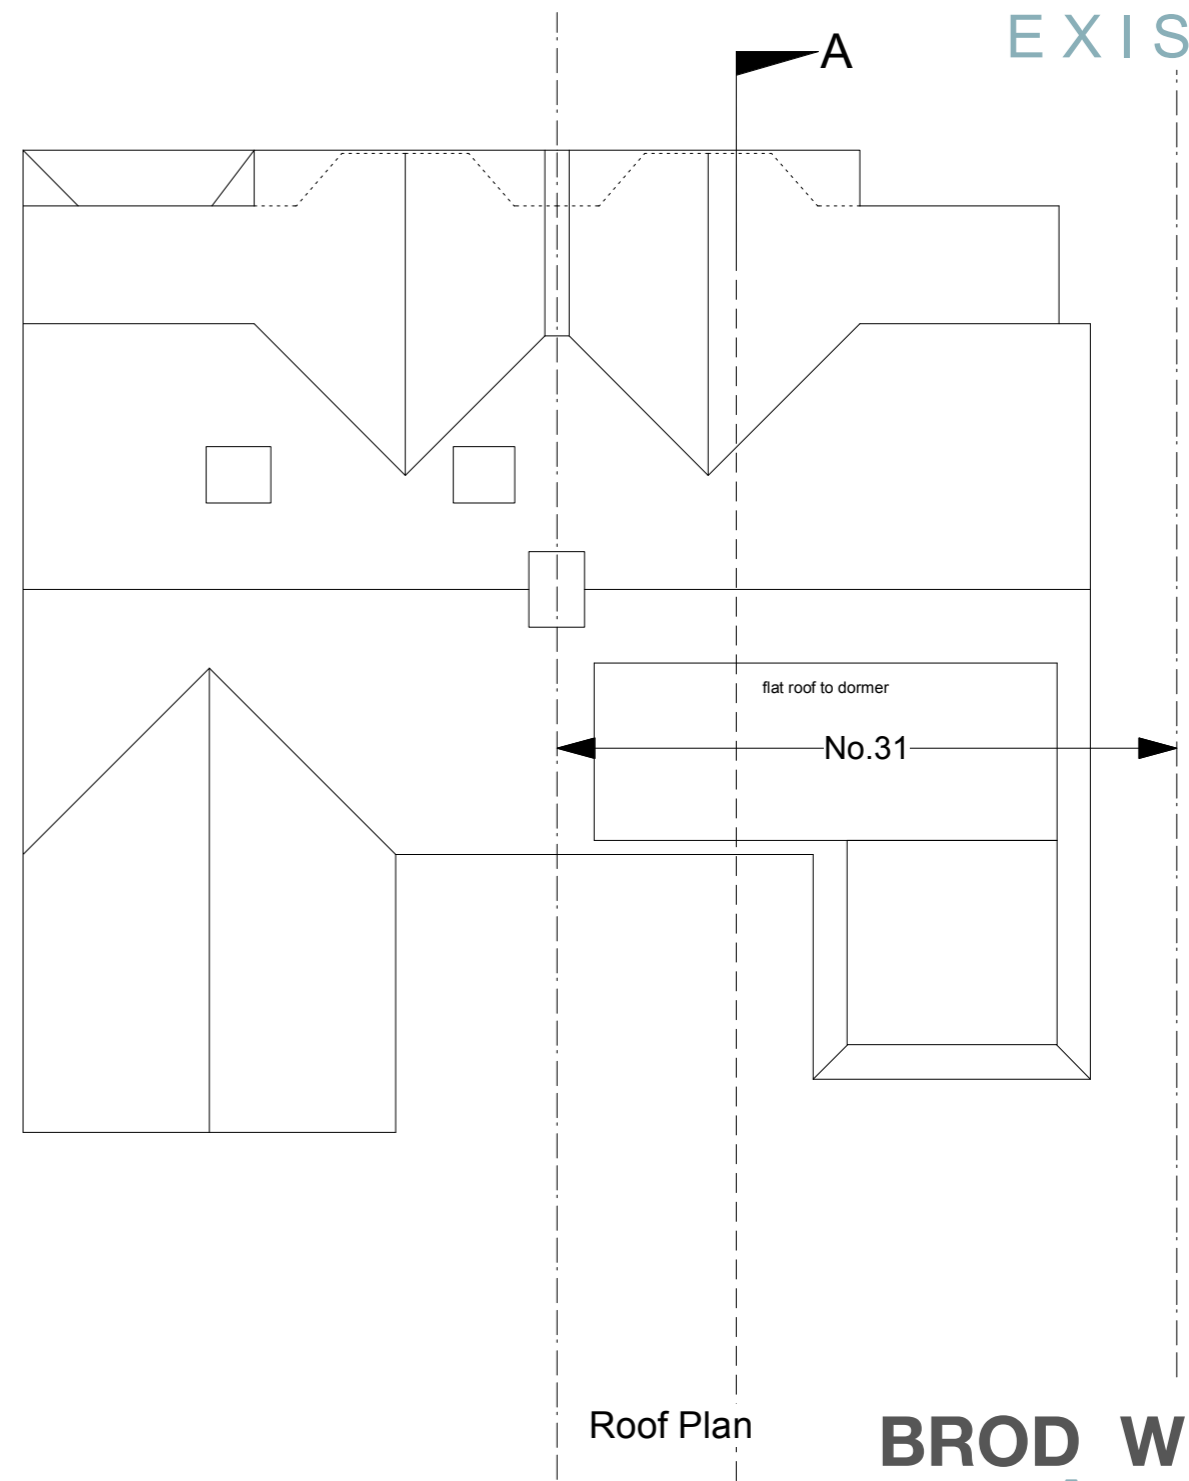

EXISTING

Attic Plan

EXISTING

Roof Plan

**BROD WIGHT**  
**Architects**

8a Baynes Mews --- London --- NW3 5BH

31 Greenfield Gardens  
London, NW2 1HT

www.brodwight.co.uk office@brodwight.co.uk

Tel 020 7722 0810 This drawing is copyright

Drawing Title:

**Existing Attic + Roof Plan**

Drawing Ref:

**1100-S03-03**

Date  
July 2020

Scale

1:100 @ A3, 1:50 @ A1