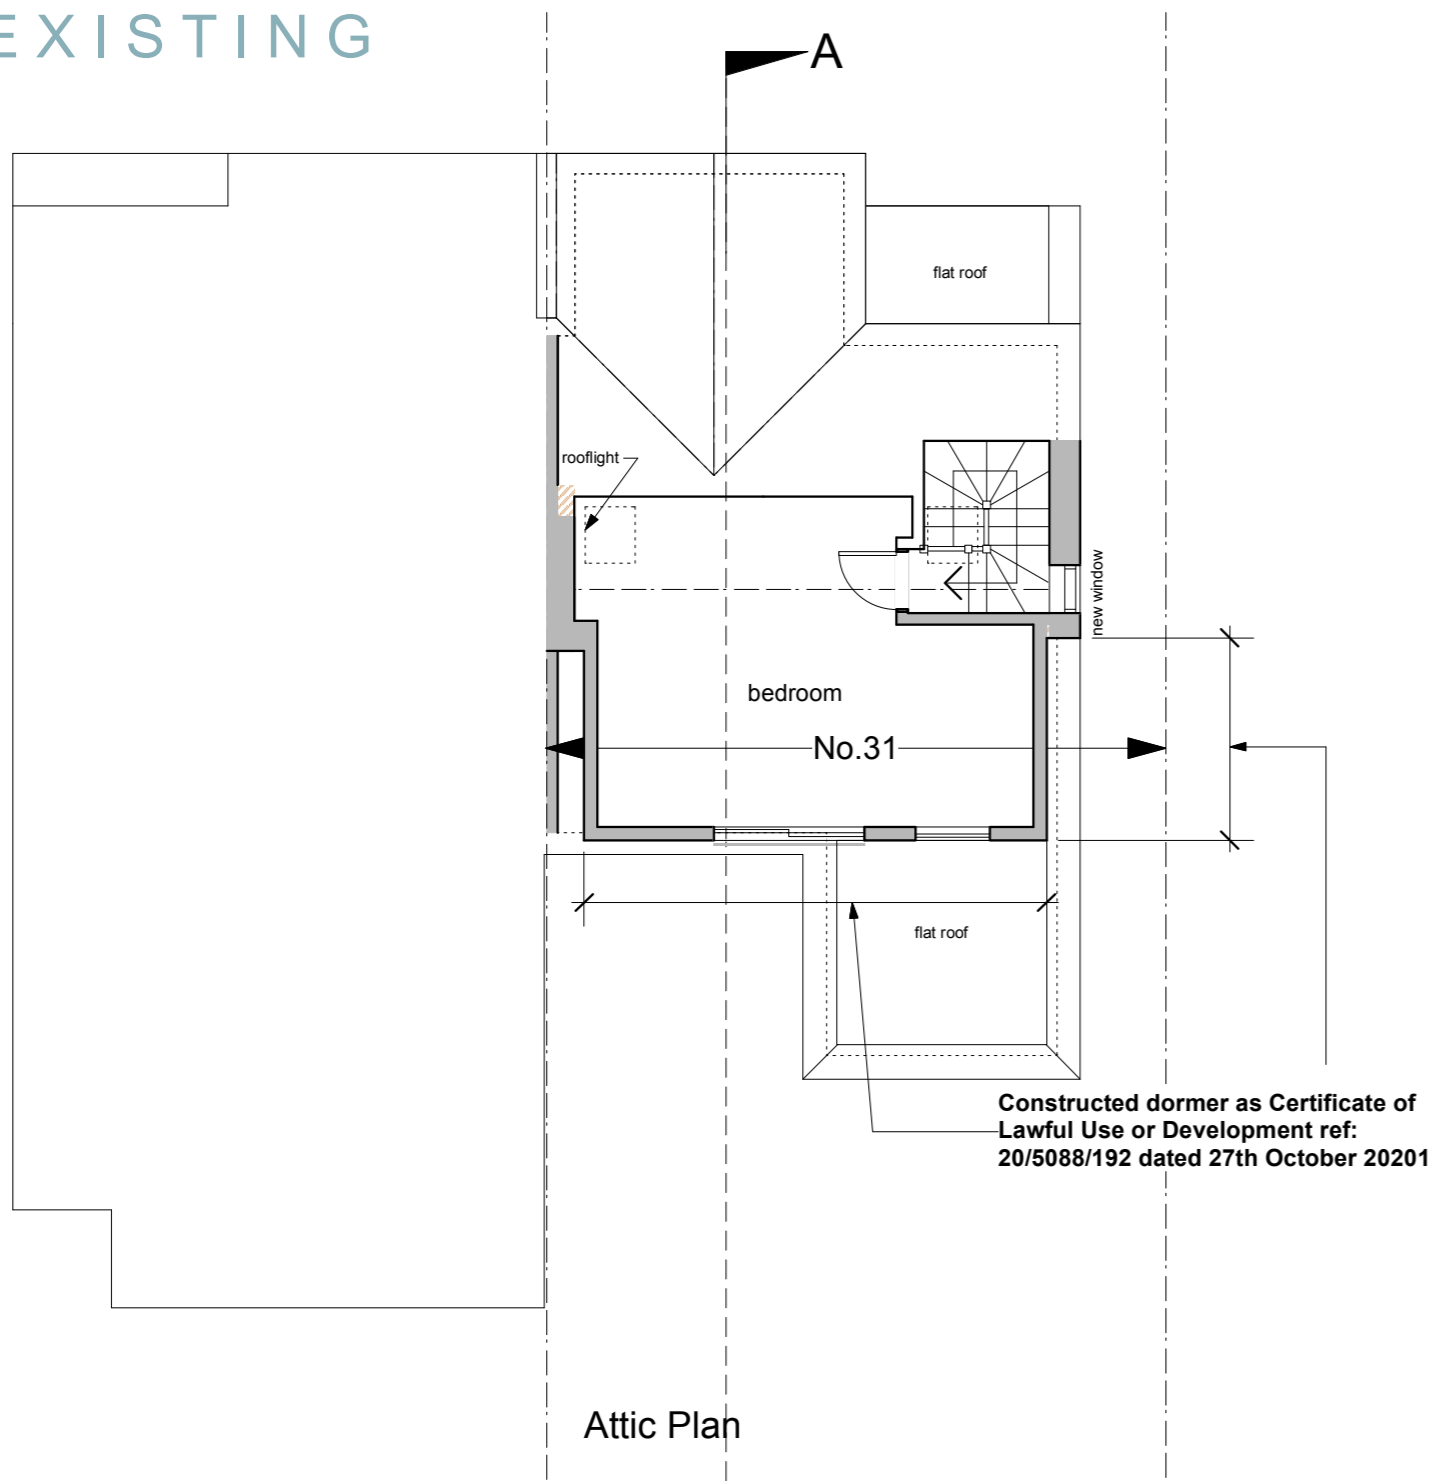

EXISTING

Attic Plan

EXISTING

Roof Plan

**BROD WIGHT**  
**Architects**

8a Baynes Mews --- London --- NW3 5BH

31 Greenfield Gardens  
London, NW2 1HT

www.brodwight.co.uk office@brodwight.co.uk

Tel 020 7722 0810 This drawing is copyright

Drawing Title:

**Existing Attic + Roof Plan**

Drawing Ref:

**1100-S03-03**

Date  
July 2020

Scale

1:100 @ A3, 1:50 @ A1