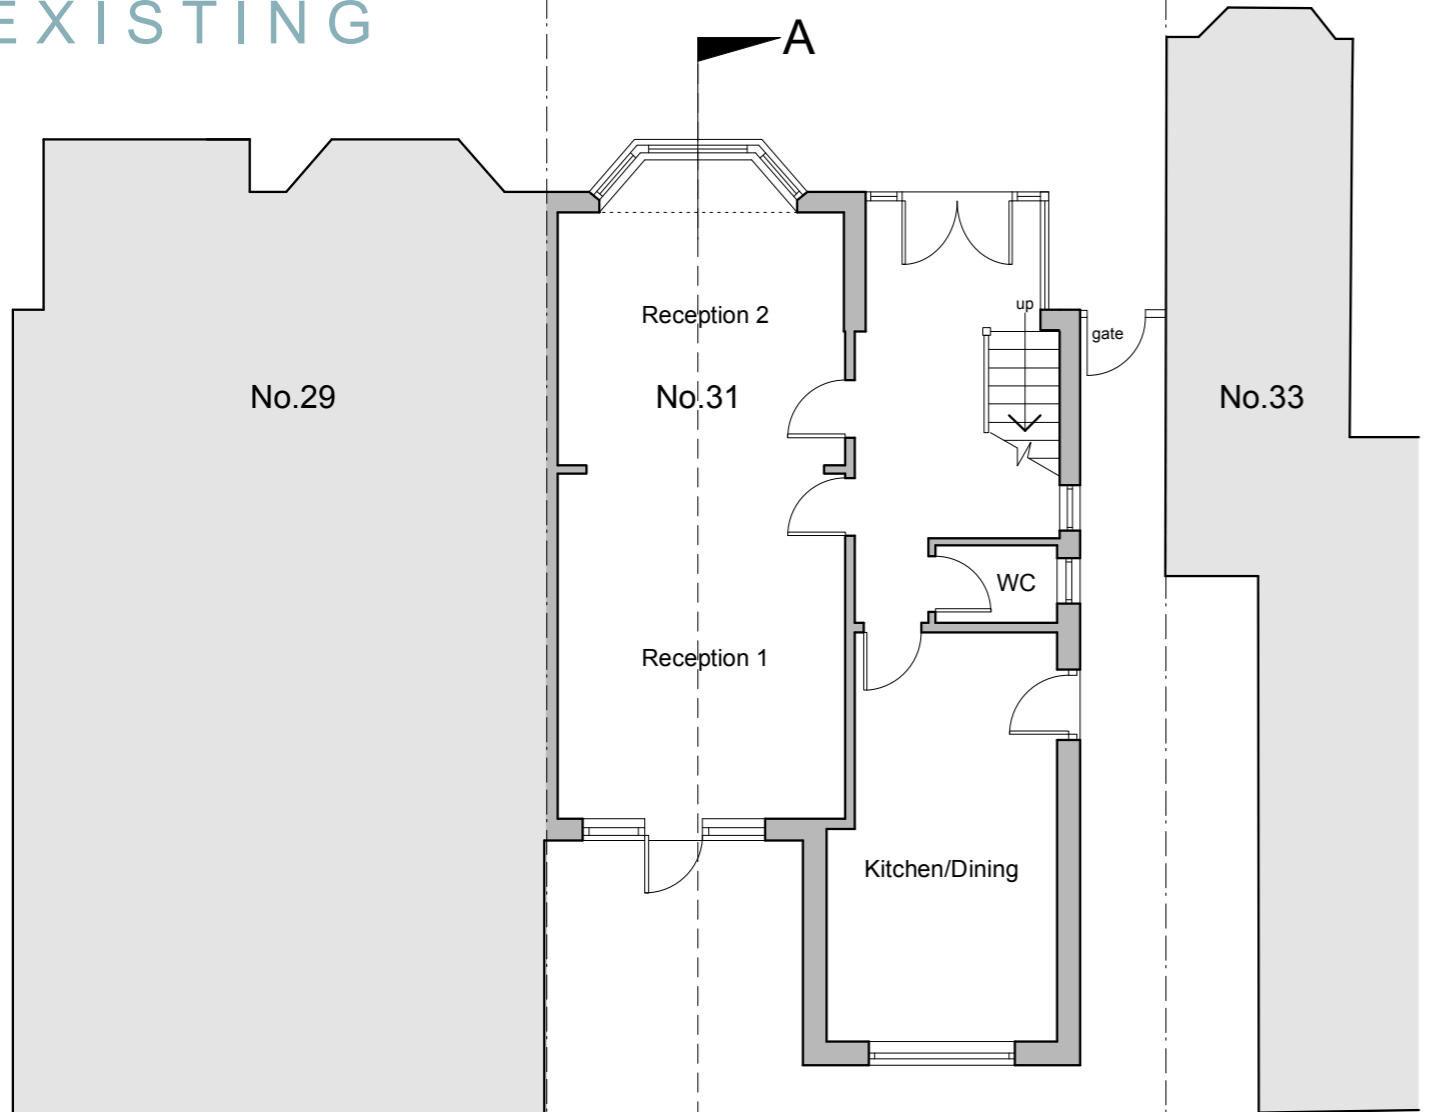

EXISTING

Ground Floor Plan

EXISTING

First Floor Plan

BROD WIGHT
Architects
 8a Baynes Mews --- London --- NW3 5BH

31 Greenfield Gardens
London, NW2 1HT

www.brodwight.co.uk office@brodwight.co.uk
 Tel 020 7722 0810 This drawing is copyright

Drawing Title:
Existing Ground + First Floors

Drawing Ref:
1100-S03-02

Date: July 2020 Scale: 1:100 @ A3, 1:50 @ A1