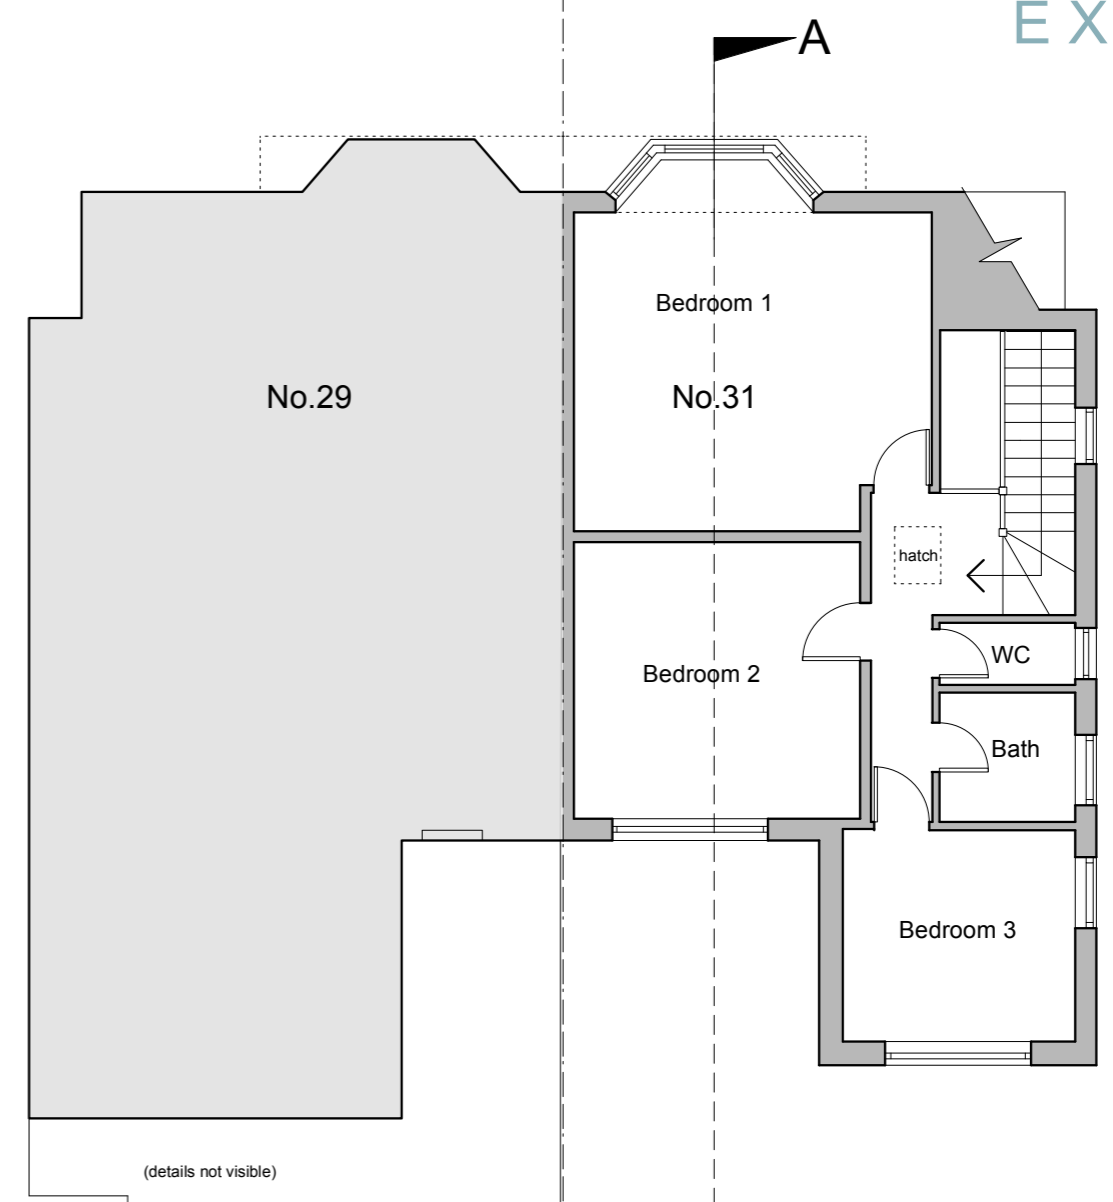

EXISTING

Ground Floor Plan

EXISTING

First Floor Plan

BROD WIGHT
Architects
 8a Baynes Mews --- London --- NW3 5BH

31 Greenfield Gardens
London, NW2 1HT

www.brodwight.co.uk office@brodwight.co.uk
 Tel 020 7722 0810 This drawing is copyright

Drawing Title:
Existing Ground + First Floors

Drawing Ref:
1100-S03-02

Date: July 2020 Scale: 1:100 @ A3, 1:50 @ A1