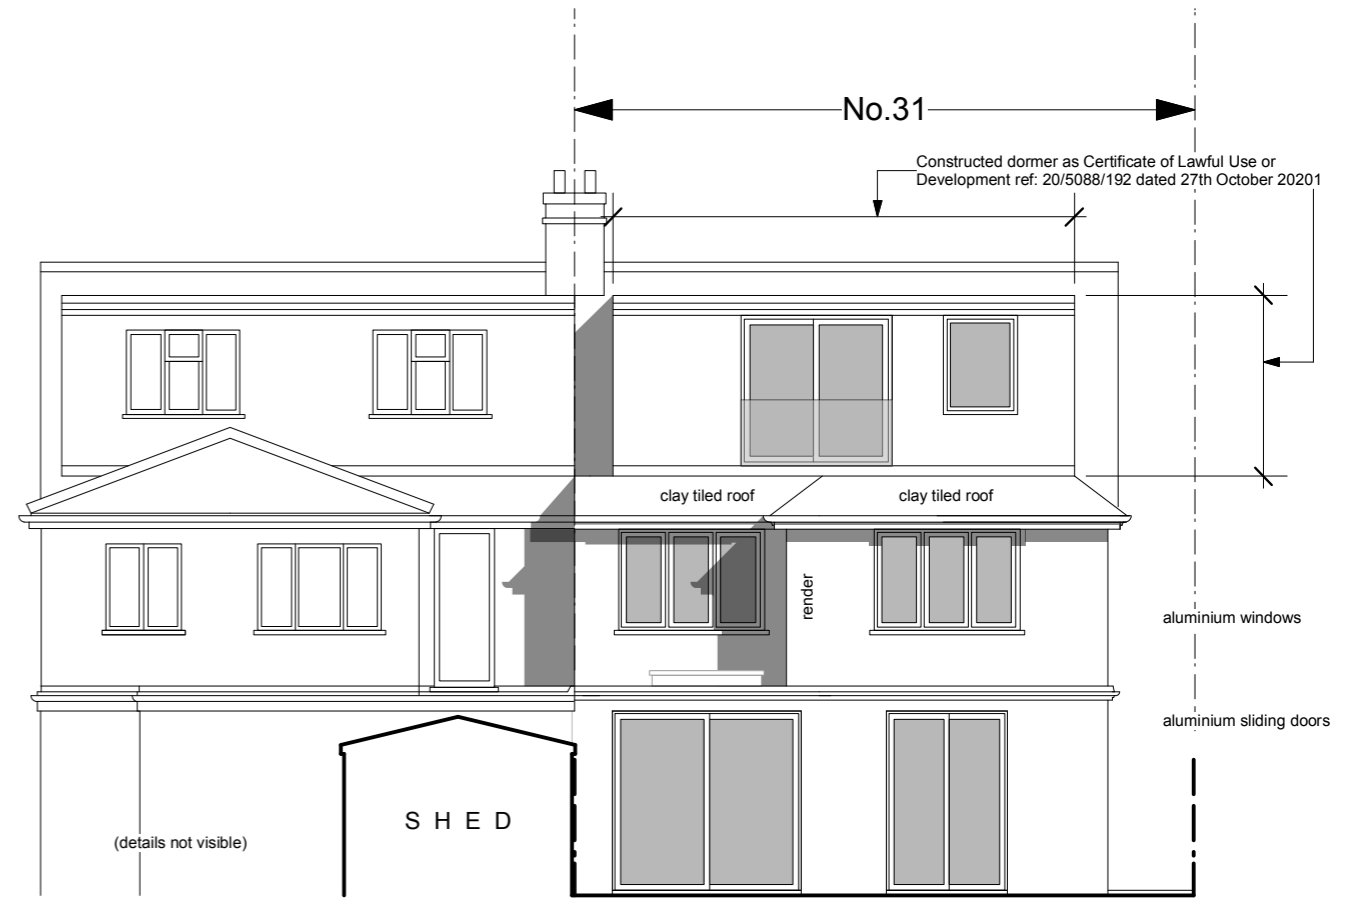

Front Elevation

Rear Elevation

scale bar - metric

scale bar - imperial

- Existing Walls
- Proposed/New Walls
- Existing Walls to be removed

BROD WIGHT
Architects
 8a Baynes Mews --- London --- NW3 5BH

31 Greenfield Gardens
 London, NW2 1HT

www.brodwight.co.uk office@brodwight.co.uk
 Tel 020 7722 0810 This drawing is copyright

Drawing Title:

**Proposed Front + Rear
 Elevations**

Drawing Ref:

1100-AP3-04

Date
 July 2020

Scale
 1:100 @ A3, 1:50 @ A1