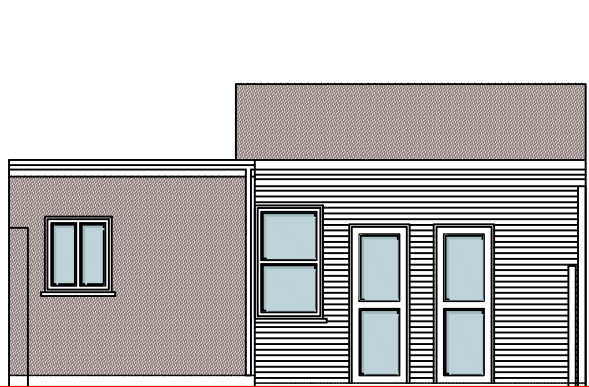

EXISTING AND PROPOSED
OUTBUILDING REAR ELEVATION

EXISTING AND PROPOSED SIDE ELEVATION

EXISTING AND PROPOSED
OUTBUILDING FRONT ELEVATION

EXISTING AND PROPOSED FLANK ELEVATION

Copyright all rights reserved.
The contents of this drawing can
not be copied without written
permission of the
DRAWNHOUSE LTD

DRAWNHOUSE LTD

Agent
E.mail: office@drawnhouse.co.uk
Mob: +44 7999 329377

Key:
— - existing
— - proposed

Project name:
115 Boston Road, Croydon,
CR0 3EH

Title: **EXISTING PROPOSED
ELEVATIONS**

Project number: **8728**

Drawn: **AN**

Revision:

Scale: **A3 - 1:100**

Drawing No: **03**

Date: **April 2020**