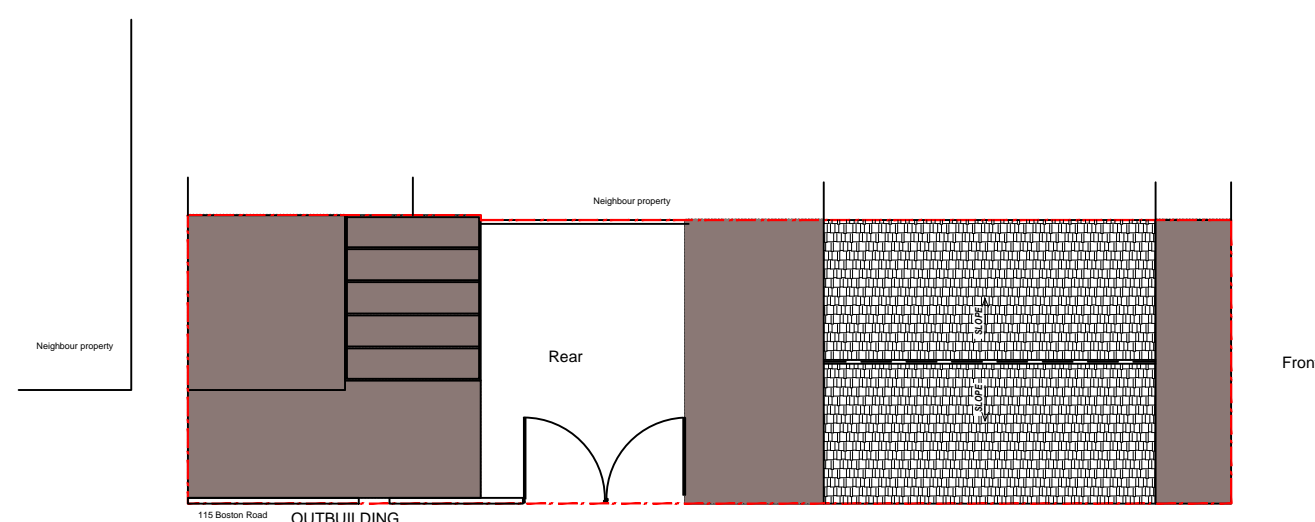

PRE EXISTING SITE PLAN

Copyright all rights reserved.
The contents of this drawing can
not be copied without written
permission of the
DRAWNHOUSE LTD

DRAWNHOUSE LTD

Agent
E.mail: office@drawnhouse.co.uk
Mob: +44 7999 329377

Key:
- existing
- proposed

Project name:
115 Boston Road, Croydon,
CR0 3EH

Title: PRE EXISTING, EXISTING
AND PROPOSED BLOCK
PLANS

Project number:
Drawn:
Revision:

8728
AN

Scale: A3 - 1:100
Drawing No: 06
Date: April 2020