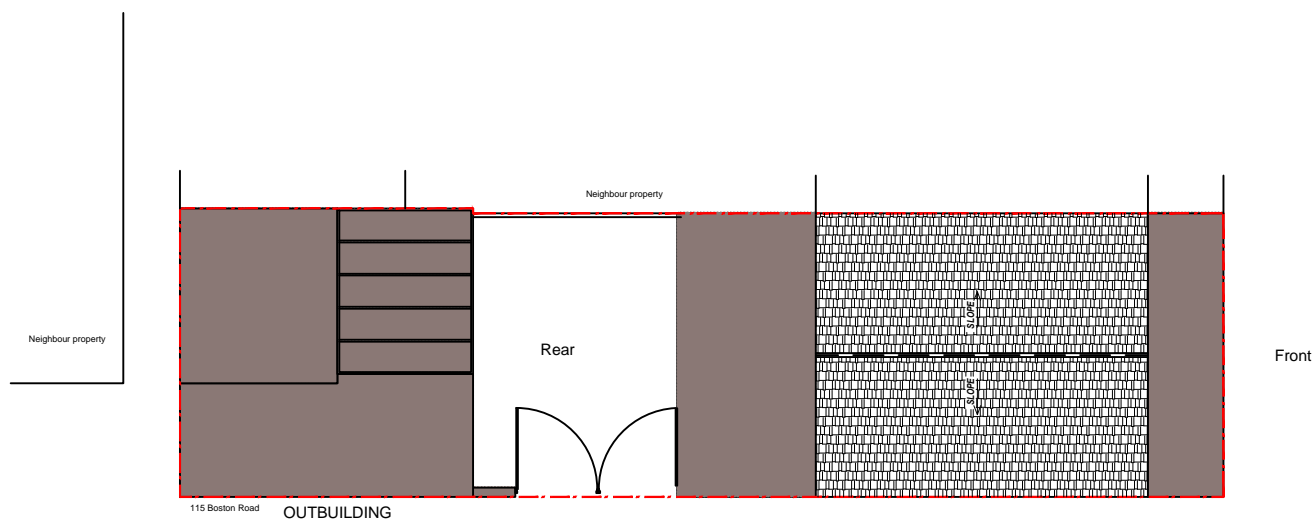

All proposed materials to match existing

All proposed materials to match existing

EXISTING AND PROPOSED SITE PLAN