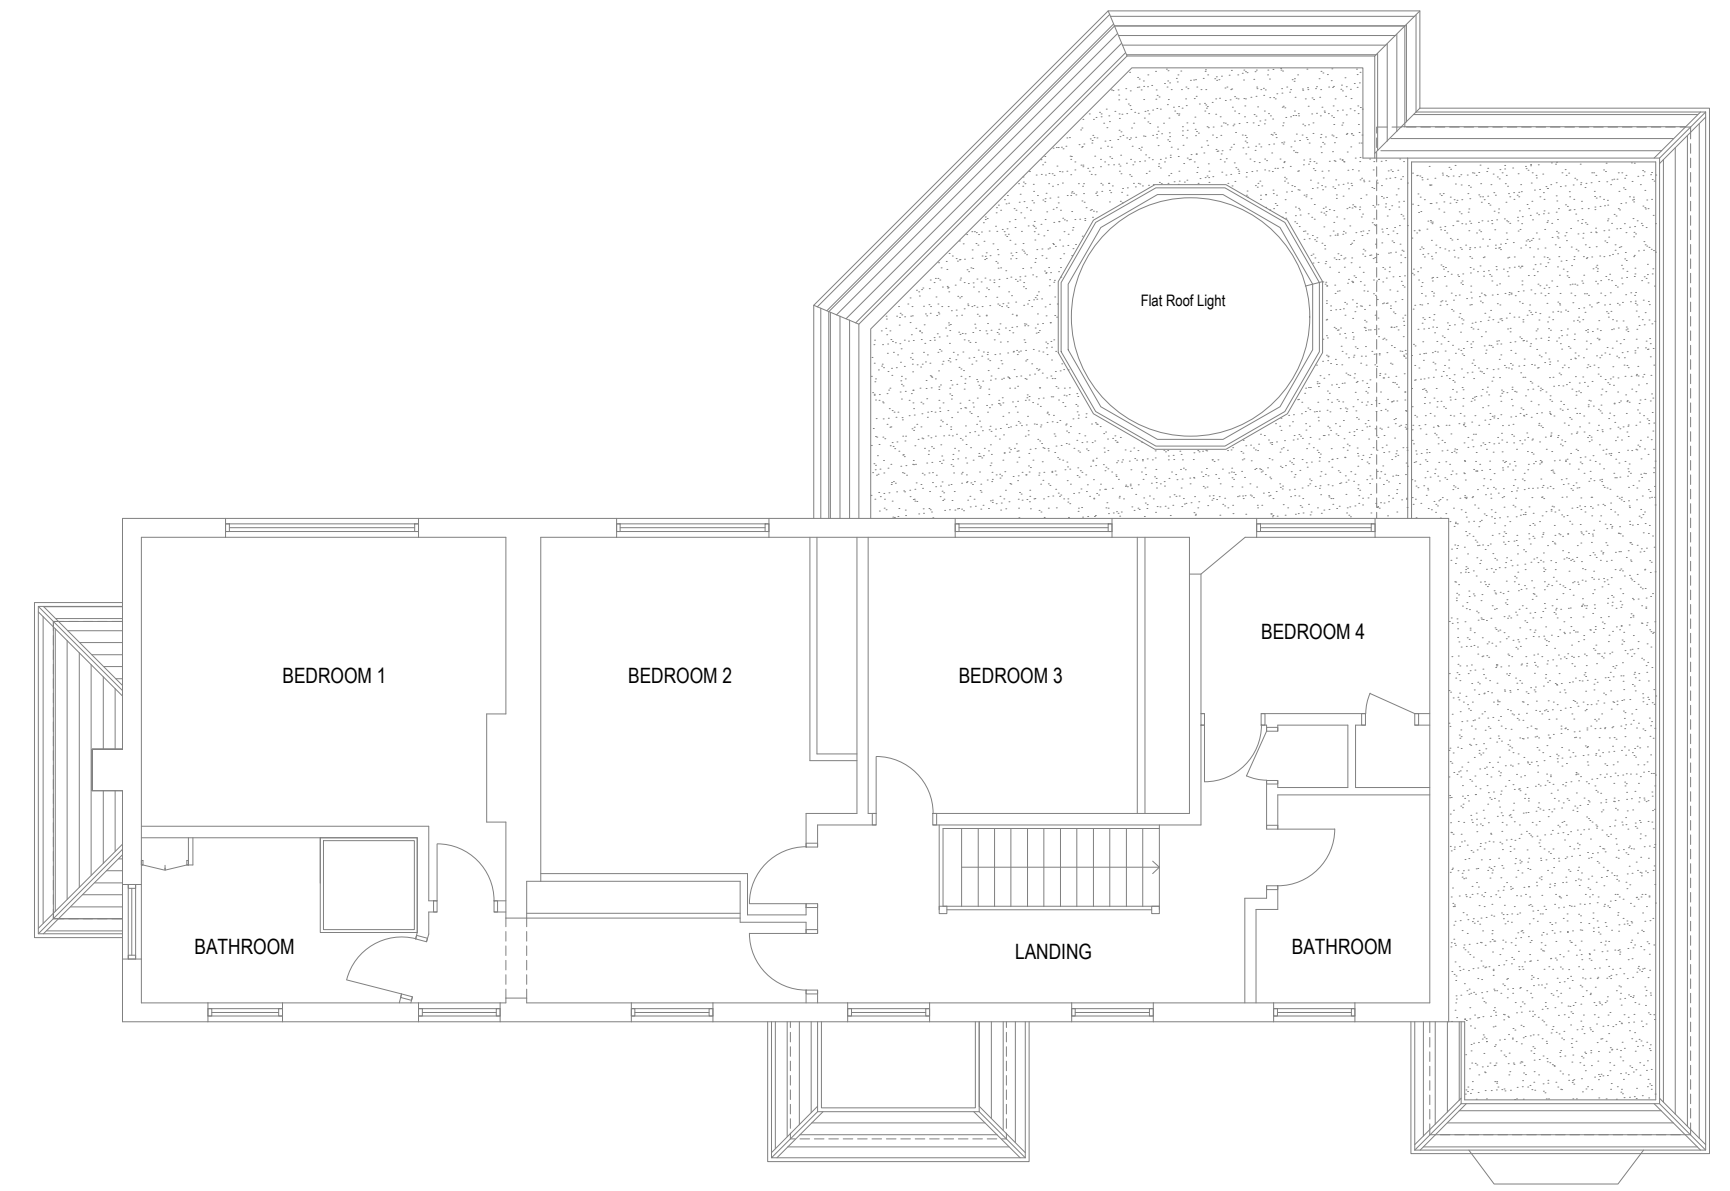

PROPOSED GROUND FLOOR PLAN
Scale 1:100

PROPOSED FIRST FLOOR PLAN
Scale 1:100

NEIGHBOURS PROPERTY

PROPOSED ROOF PLAN
Scale 1:100

REVISION	DATE	COMMENT
A	21.04.21	Amended after Pre-app comments.

client
Mr Brothers
 Highfields,
 Troutstream Way, Rickmansworth,
 Hertfordshire,
 WD3 4JN

Drawing: Proposed Plans		
scale: 1:100 @A2	dwg: 11907 /03	rev: A
date: October '20		

Bennett Road,
 Isleport Business Park,
 Highbridge, Somerset, TA9 4PW
 Tel: 01278-764400 Fax:
 01278-764422