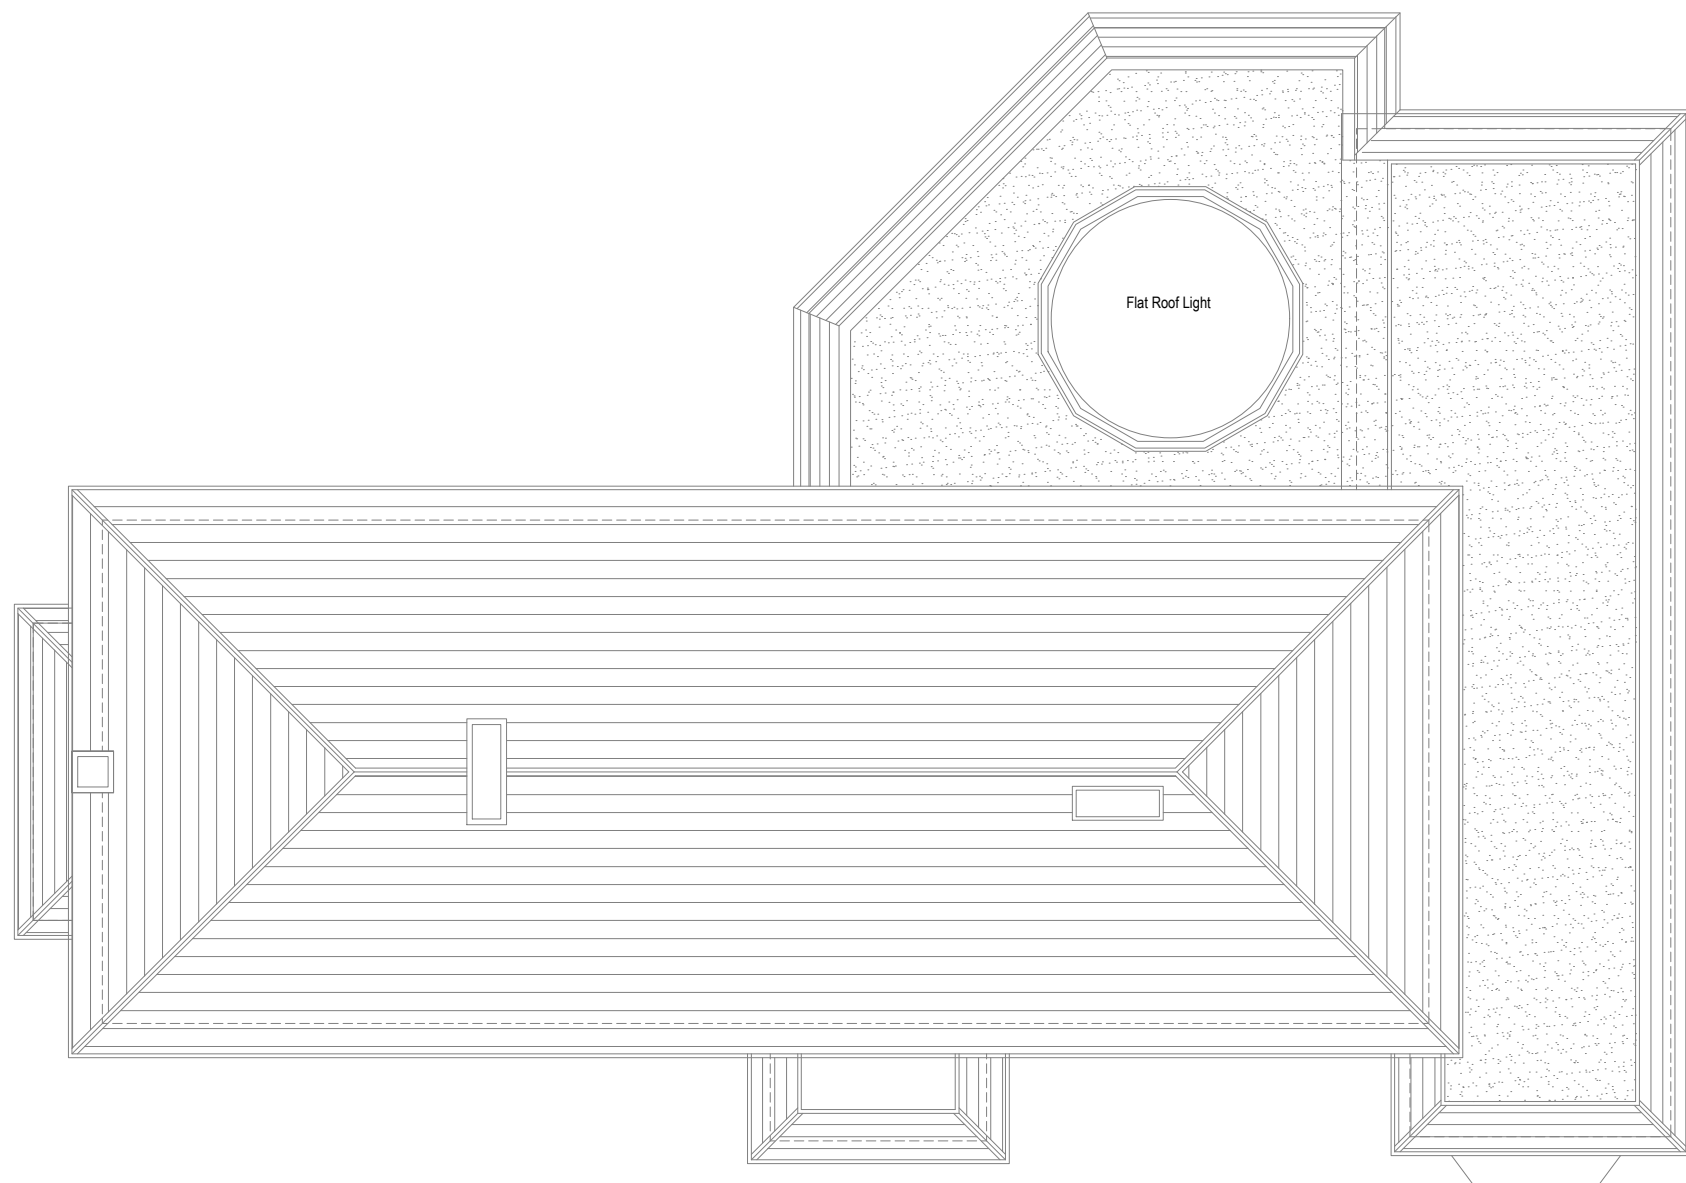

PROPOSED GROUND FLOOR PLAN
Scale 1:100

PROPOSED FIRST FLOOR PLAN
Scale 1:100

NEIGHBOURS PROPERTY

PROPOSED ROOF PLAN
Scale 1:100

REVISION	DATE	COMMENT
A	21.04.21	Amended after Pre-app comments.

client
Mr Brothers
 Highfields,
 Troutstream Way, Rickmansworth,
 Hertfordshire,
 WD3 4JN

Drawing: Proposed Plans		
scale: 1:100 @A2	dwg: 11907 /03	rev: A
date: October '20		

Bennett Road,
 Isleport Business Park,
 Highbridge, Somerset, TA9 4PW
 Tel: 01278-764400 Fax:
 01278-764422