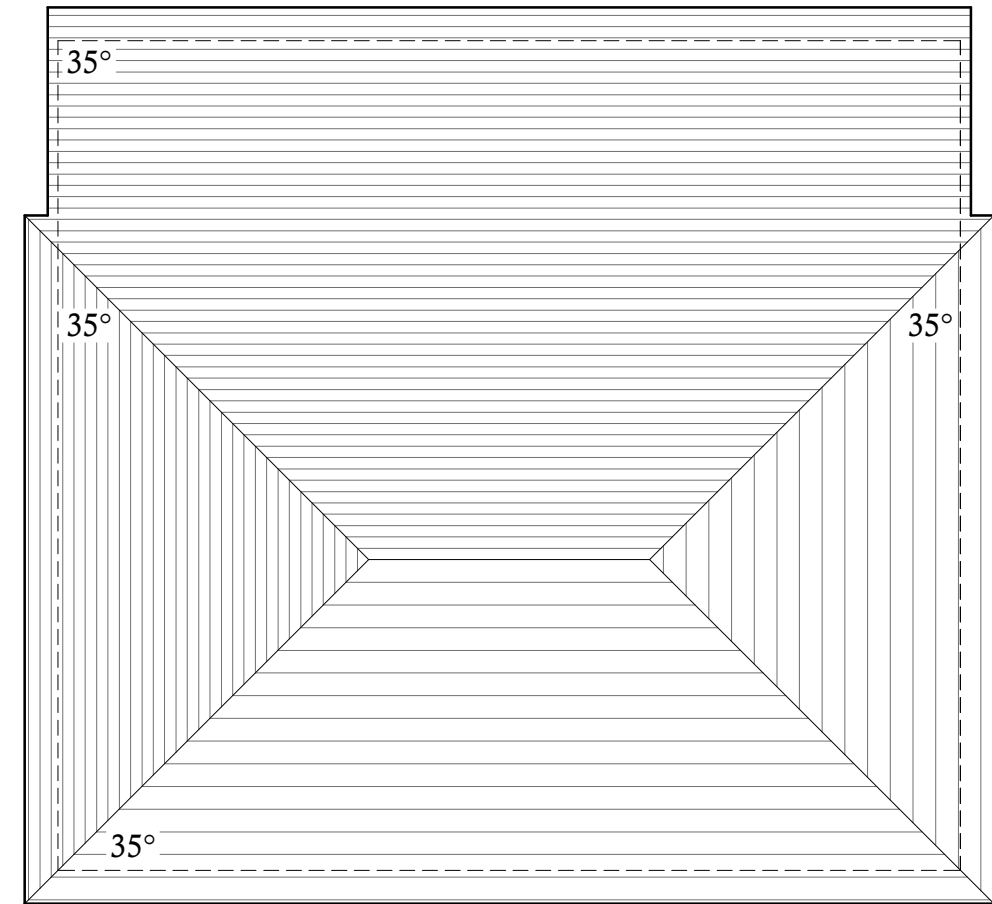

PROPOSED FLOOR PLAN

PROPOSED ROOF PLAN

Proposal: PROPOSED DET CARPORT		
	Drawing Description. PROPOSED ELEVATIONS	
	Location. Jantys, Mill Hill, Edenbridge. TN8 5DQ	
Tel: 07917858987 Email: stevebulldesign@gmail.com	For: Mr & Mrs Warner	Date : Mar 2021
Scale : 1:50	Drawing No: 2021-22-02	rev.